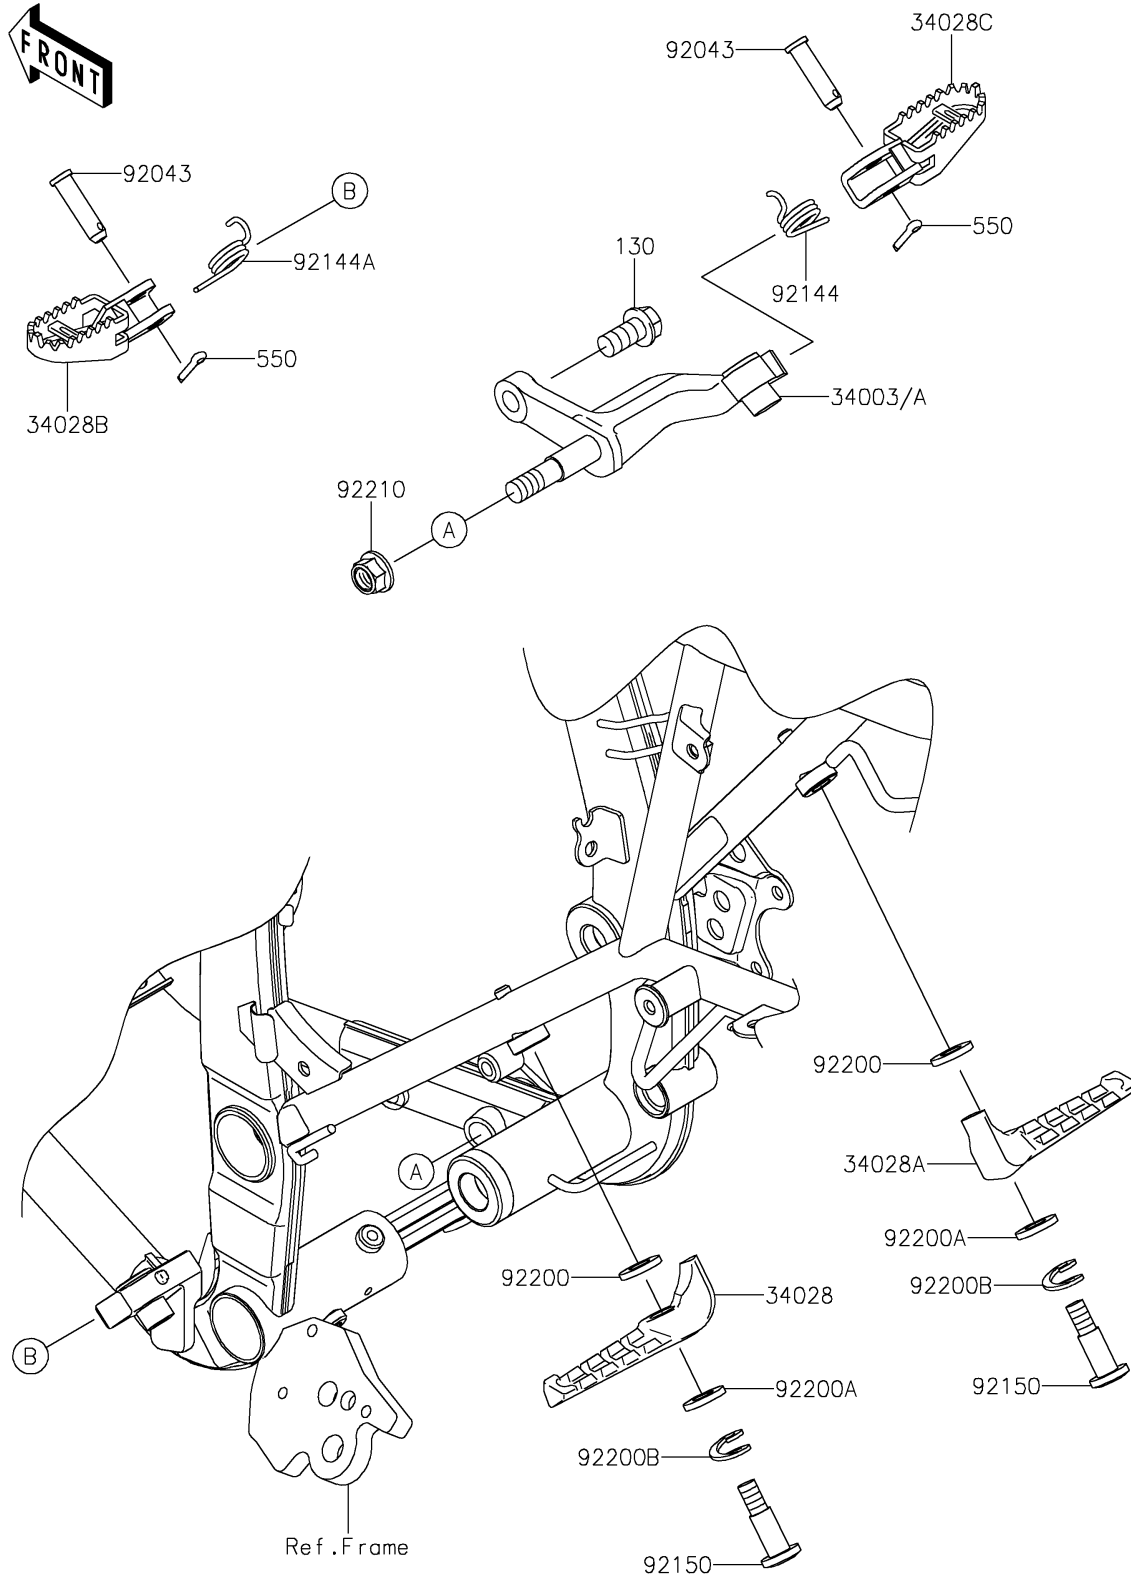

2021 KLX[®]300

PARTS DIAGRAM

Footrests

F2160

2021 KLX[®]300

PARTS LIST

Footrests

ITEM NAME	PART NUMBER	QUANTITY
HOLDER-STEP,RH,F.S.BLACK (Ref # 34003)	34003-0084-18R	1
HOLDER-STEP,RH,P.SILVER (Ref # 34003A)	34003-0084-458	1
STEP,RR,LH (Ref # 34028)	34028-0325	1
STEP,RR,RH (Ref # 34028A)	34028-0326	1
STEP,FR,LH (Ref # 34028B)	34028-1361	1
STEP,FR,RH (Ref # 34028C)	34028-1362	1
PIN,8X35.5 (Ref # 92043)	92043-115	2
SPRING,STEP RETURN,RH (Ref # 92144)	92144-1685	1
SPRING,STEP RETURN,LH (Ref # 92144A)	92144-1749	1
BOLT,SOCKET,8X34 (Ref # 92150)	92150-1584	2
WASHER,8.5X16X1.2 (Ref # 92200)	92200-0089	2
WASHER,10.5X19X2.3 (Ref # 92200A)	92200-1042	2
WASHER,SPRING (Ref # 92200B)	92200-1133	2
NUT,LOCK,FLANGED,10MM (Ref # 92210)	92210-1080	1
BOLT-FLANGED,10X20 (Ref # 130)	130CA1020	1
PIN-COTTER,2.5X15 (Ref # 550)	550AA2515	2