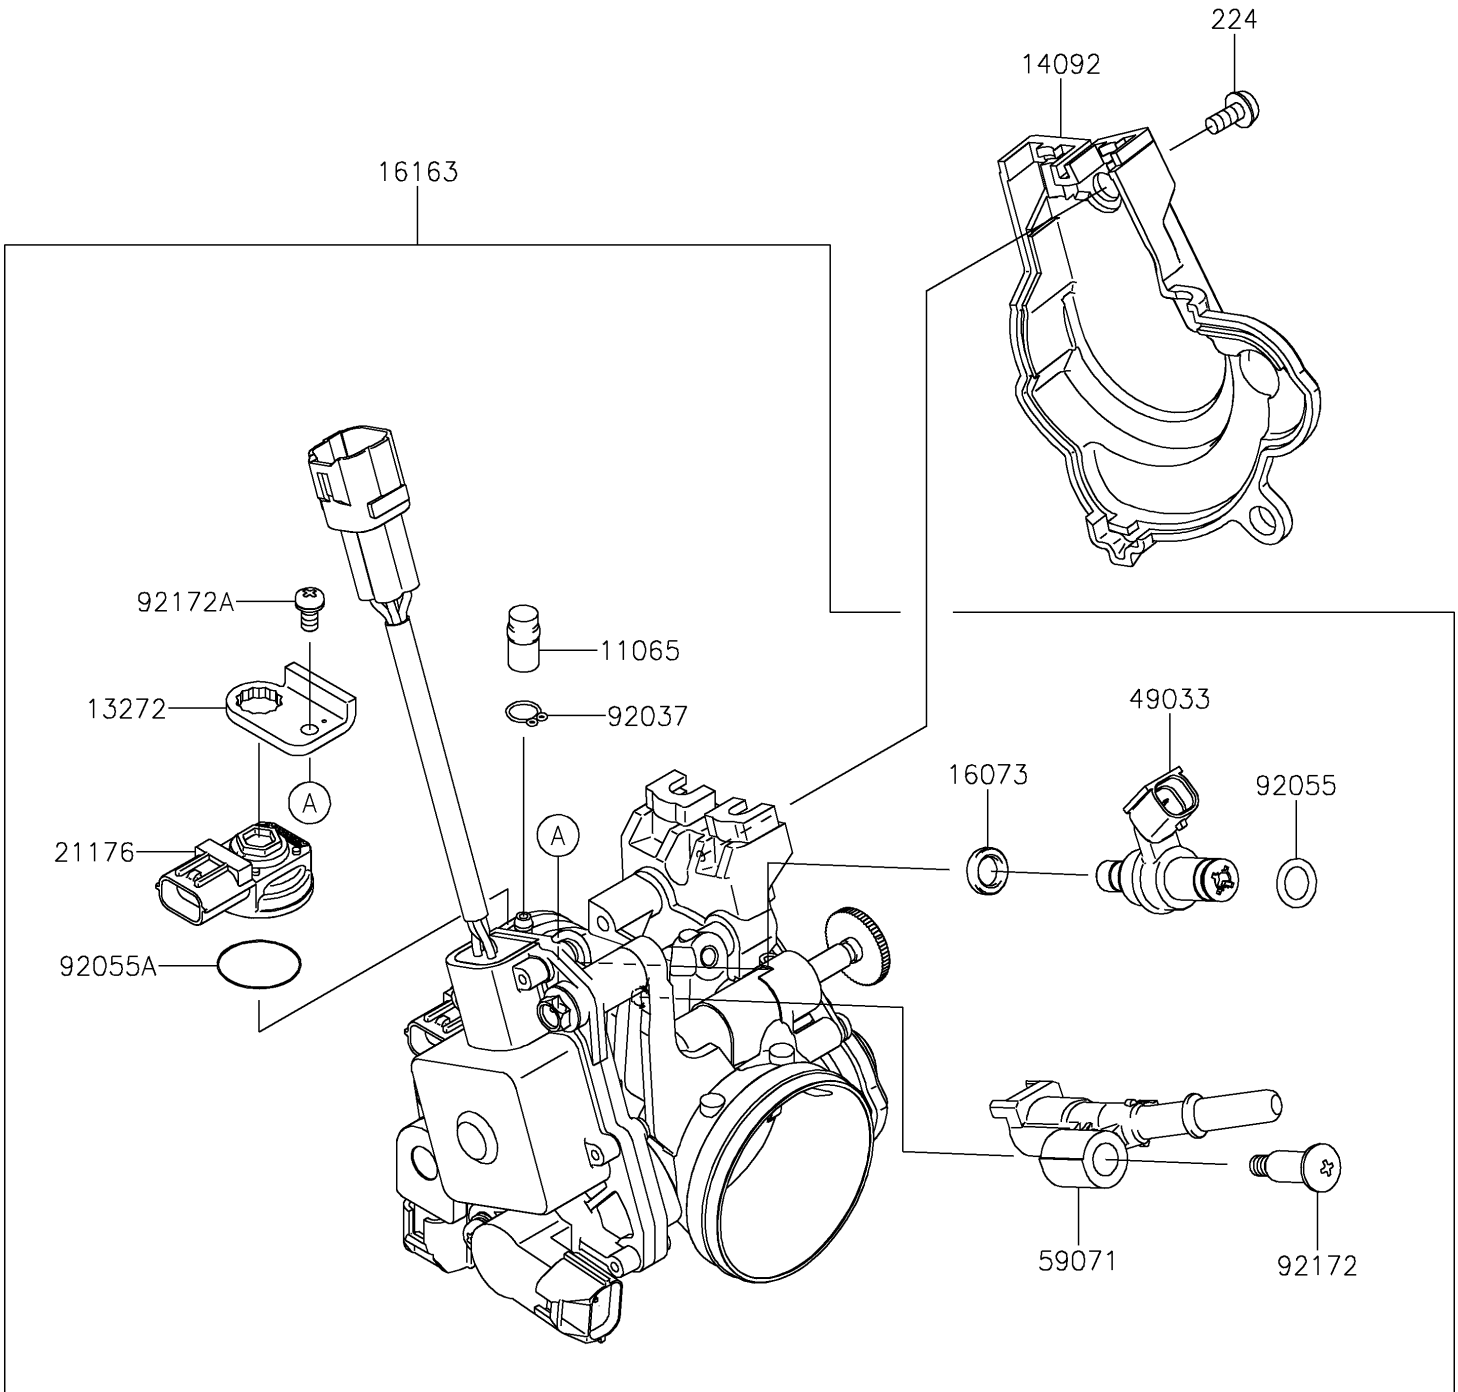

2021 KLX[®]300

PARTS DIAGRAM

Throttle

E1510

2021 KLX[®]300

PARTS LIST

Throttle

ITEM NAME	PART NUMBER	QUANTITY
CAP (Ref # 11065)	11065-0018	1
PLATE (Ref # 13272)	13272-0676	1
COVER (Ref # 14092)	14092-0887	1
INSULATOR (Ref # 16073)	16073-0077	1
THROTTLE-ASSY (Ref # 16163)	16163-1245	1
SENSOR (Ref # 21176)	21176-0122	1
NOZZLE-INJECTION (Ref # 49033)	49033-0016	1
JOINT (Ref # 59071)	59071-0063	1
CLAMP,TUBE (Ref # 92037)	92037-1142	1
RING-O (Ref # 92055)	92055-0170	1
RING-O (Ref # 92055A)	92055-0184	1
SCREW,PIPE INJECTION (Ref # 92172)	92172-0064	1
SCREW (Ref # 92172A)	92172-0415	1
SCREW-PAN-WP-CROS,5X10 (Ref # 224)	224AB0510	2