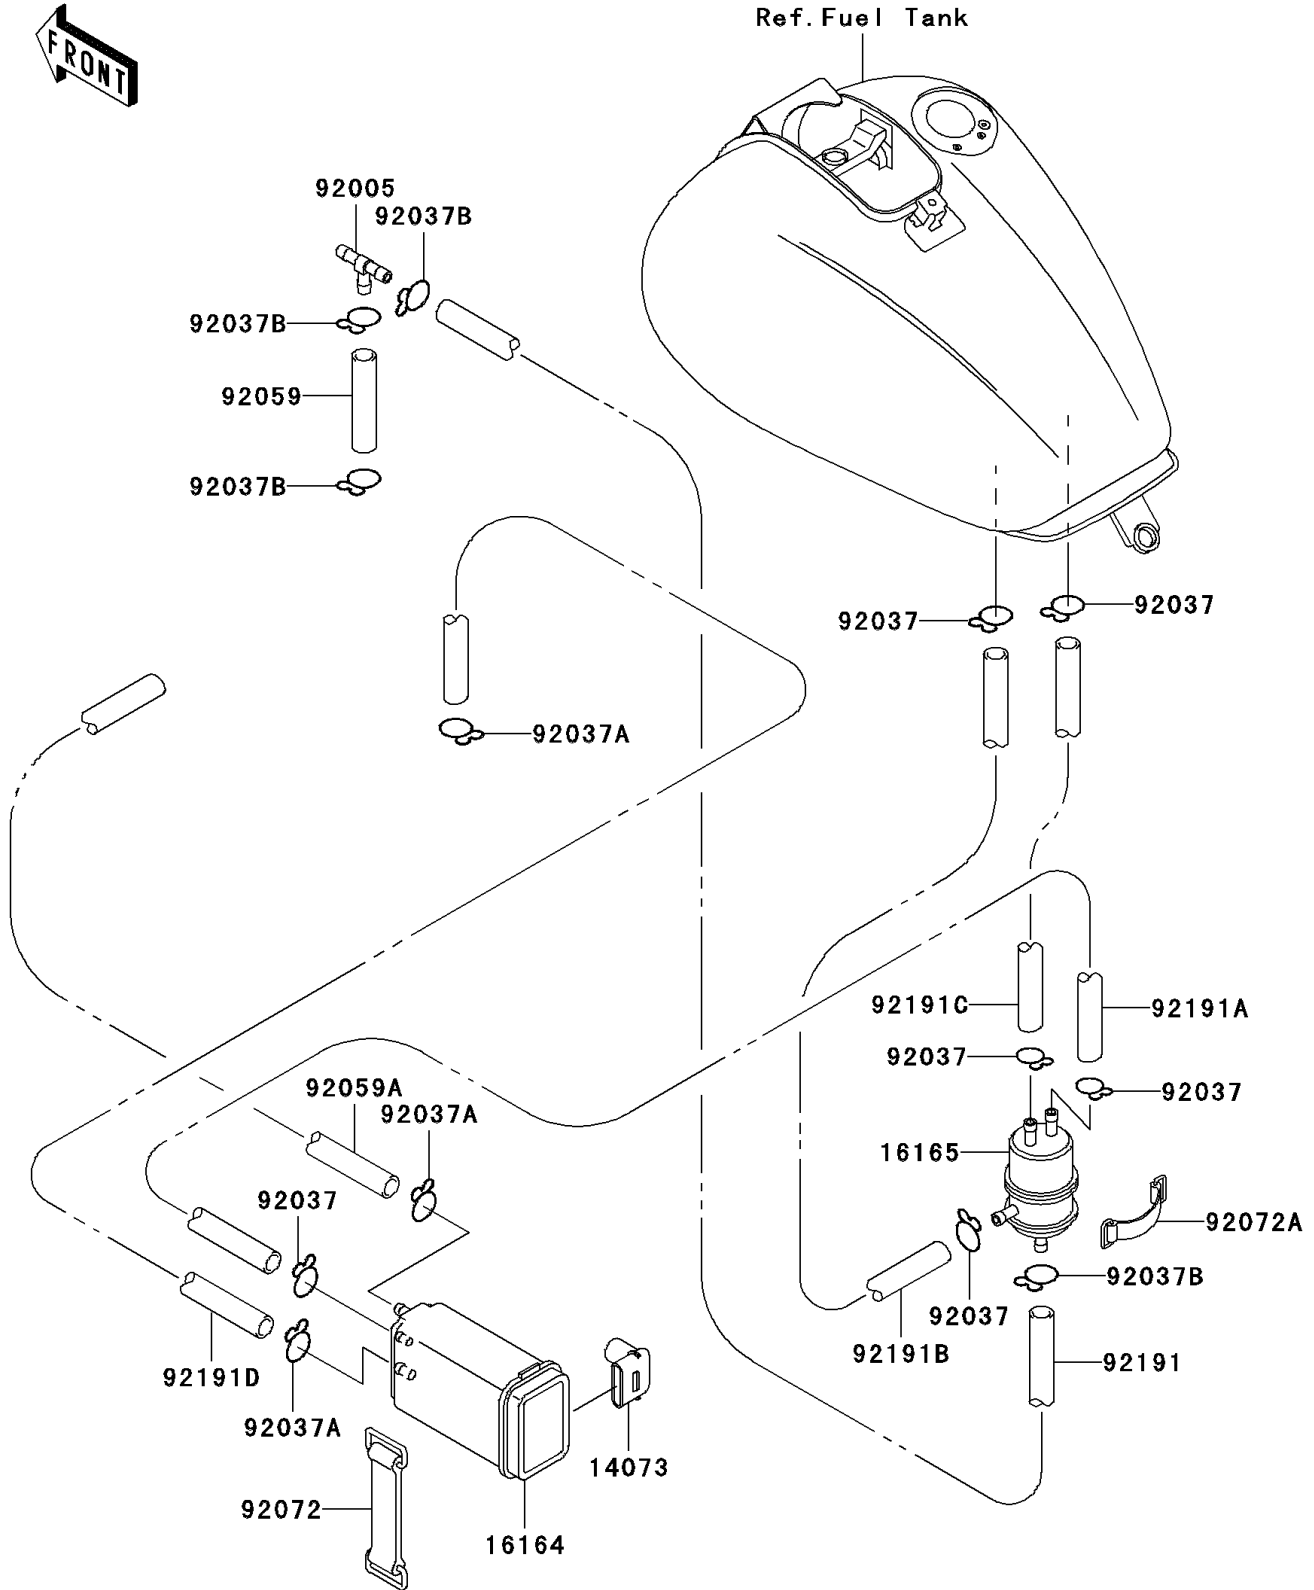

2004 Vulcan 1500 Classic PARTS DIAGRAM

Fuel Evaporative System(CA)

E1650

2004 Vulcan 1500 Classic PARTS LIST

Fuel Evaporative System(CA)

ITEM NAME	PART NUMBER	QUANTITY
DUCT,CANISTER (Ref # 14073)	14073-1219	1
CANISTER (Ref # 16164)	16164-1070	1
SEPARATOR (Ref # 16165)	16165-1001	1
FITTING,TUBE,T-TYPE (Ref # 92005)	92005-1017	1
CLAMP,TUBE (Ref # 92037)	92037-010	6
CLAMP,HOSE (Ref # 92037A)	92037-1104	3
CLAMP (Ref # 92037B)	92037-1712	4
TUBE,4X9X50 (Ref # 92059)	92059-1193	1
TUBE,7X12X740,GREEN (Ref # 92059A)	92059-1398	1
BAND,L=150 (Ref # 92072)	92072-1188	1
BAND,L=50 (Ref # 92072A)	92072-1419	1
TUBE,WHITE (Ref # 92191)	92191-1062	1
TUBE,5X8X232,BLUE (Ref # 92191A)	92191-1070	1
TUBE,TANK-SEPARATOR,RED (Ref # 92191B)	92191-1120	1
TUBE,TANK-SEPARATOR,BLUE (Ref # 92191C)	92191-1121	1
TUBE,L=520,YELLOW (Ref # 92191D)	92191-1267	1