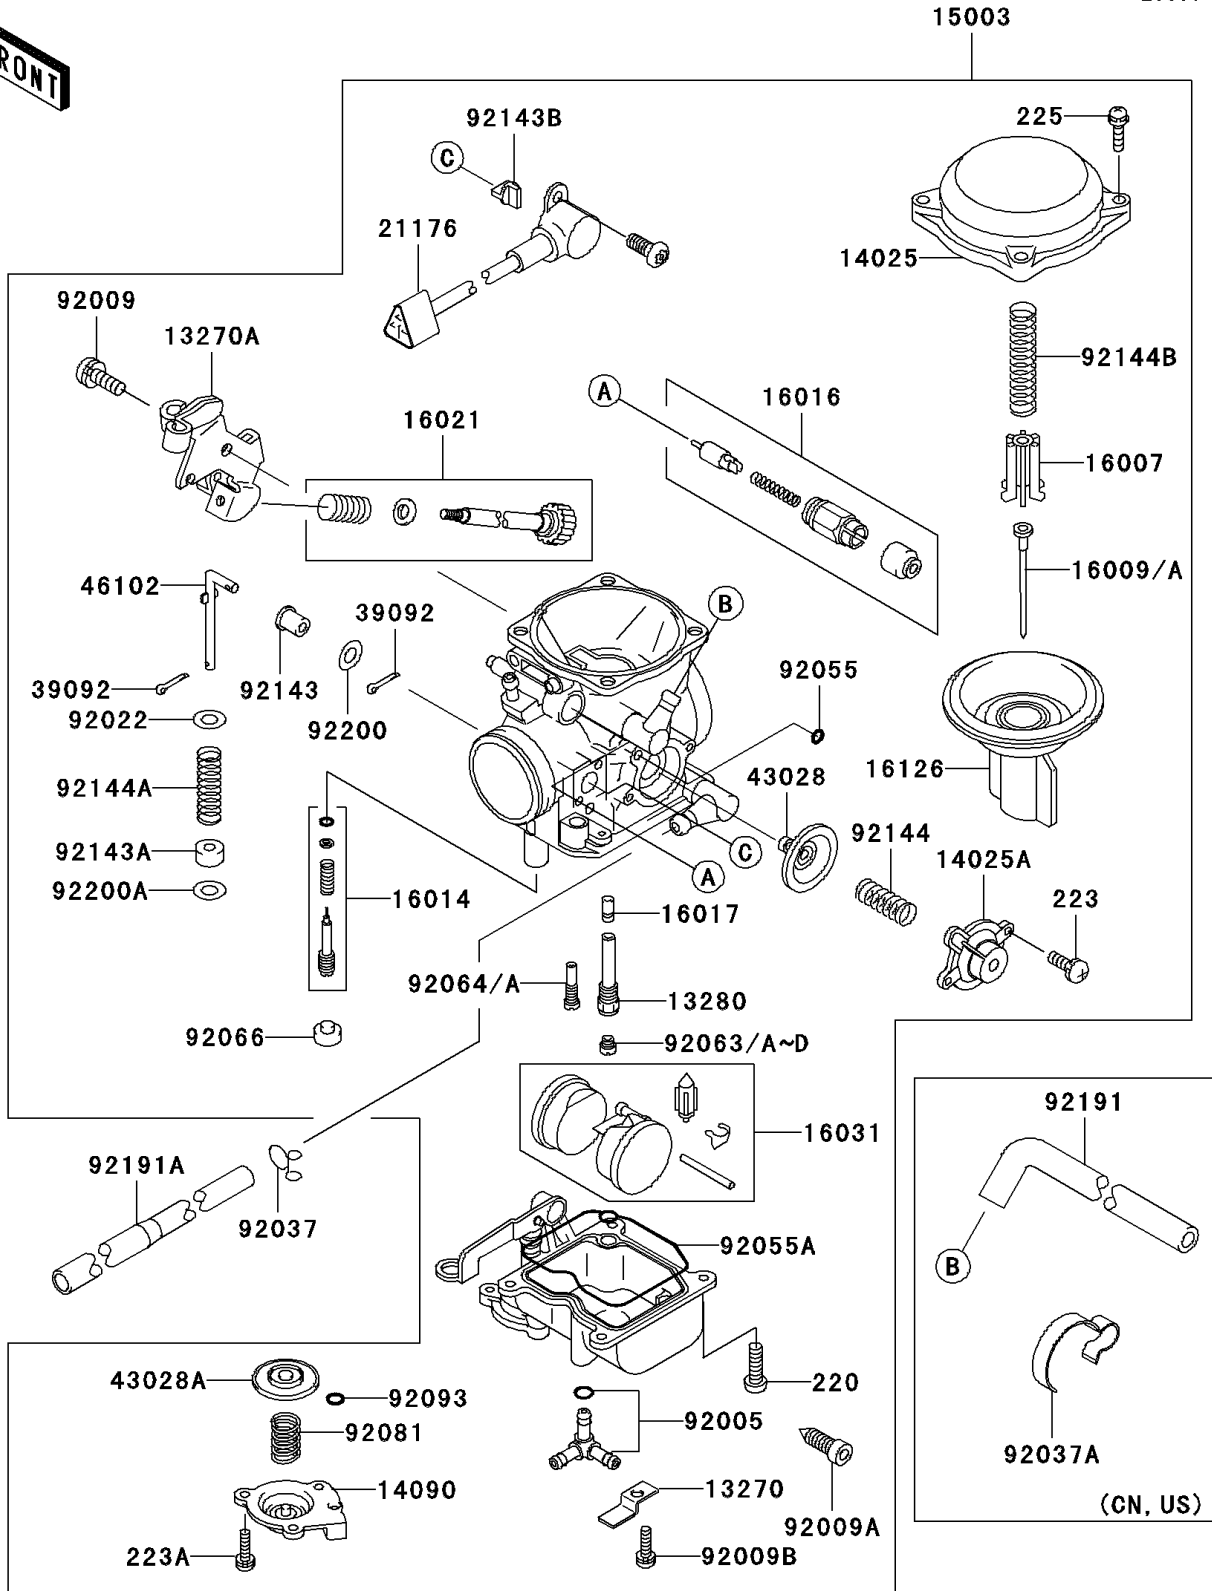

2004 Vulcan 1500 Classic PARTS DIAGRAM

Carburetor

E1611

2004 Vulcan 1500 Classic PARTS LIST

Carburetor

ITEM NAME	PART NUMBER	QUANTITY
PLATE,FITTING STAY (Ref # 13270)	13270-1286	1
PLATE (Ref # 13270A)	13270-1513	1
HOLDER,NEEDLE JET (Ref # 13280)	13280-1087	1
COVER,MIXING CHAMBER (Ref # 14025)	14025-1890	1
COVER,AIR CUT VALVE (Ref # 14025A)	14025-1903	1
COVER,ACCELERATOR (Ref # 14090)	14090-1635	1
CARBURETOR-ASSY (Ref # 15003)	15003-1380	1
SEAT-SPRING,DIAPHRAGM VALVE (Ref # 16007)	16007-1113	1
NEEDLE-JET,N2PY (Ref # 16009)	16009-1941	1
NEEDLE-JET,N5AM (Ref # 16009A)	16009-1995	1
SCREW-PILOT AIR (Ref # 16014)	16014-1082	1
PLUNGER (Ref # 16016)	16016-1087	1
JET-NEEDLE,01B38 (Ref # 16017)	16017-1276	1
SCREW-THROTTLE STOP (Ref # 16021)	16021-1219	1
FLOAT (Ref # 16031)	16031-1090	1
VALVE,VACUUM (Ref # 16126)	16126-1325	1
SENSOR (Ref # 21176)	21176-1078	1
PIN-HAIR (Ref # 39092)	39092-1058	2
DIAPHRAGM,5.9MM,AIR CUT VALVE (Ref # 43028)	43028-1053	1
DIAPHRAGM (Ref # 43028A)	43028-1077	1
ROD,ACCELERATOR PUMP (Ref # 46102)	46102-1400	1
FITTING (Ref # 92005)	92005-1350	1
SCREW,5X10 (Ref # 92009)	92009-1365	1
SCREW,DRAIN,M6X0.75 (Ref # 92009A)	92009-1551	1
SCREW,4X8 (Ref # 92009B)	92009-1704	1
WASHER,PLAIN,STOP SPRING (Ref # 92022)	92022-1480	1
CLAMP,TUBE (Ref # 92037)	92037-1531	1
RING-O (Ref # 92055)	92055-1245	1
RING-O,FLOAT CHAMBER (Ref # 92055A)	92055-1518	1