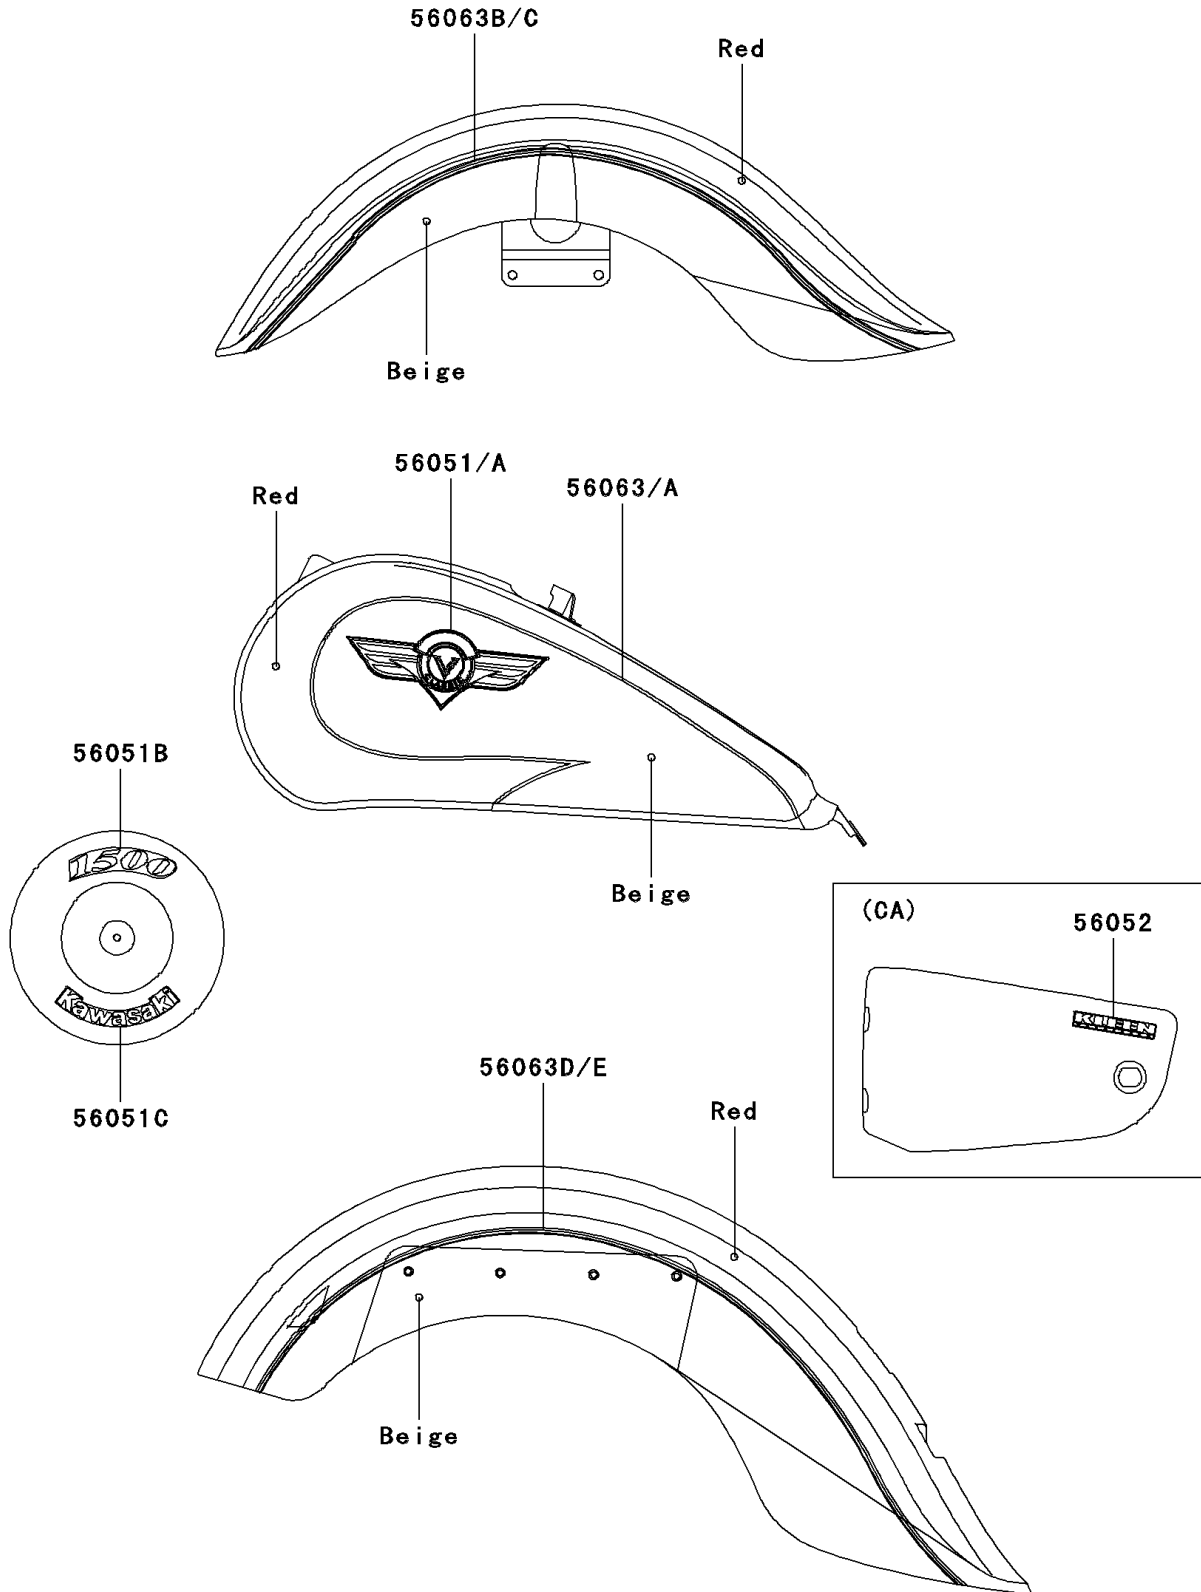

2001 Vulcan 1500 Classic PARTS DIAGRAM

Decals(Red/Beige)(VN1500-E4)

F2861D

2001 Vulcan 1500 Classic PARTS LIST

Decals(Red/Beige)(VN1500-E4)

ITEM NAME	PART NUMBER	QUANTITY
MARK,FUEL TANK,LH (Ref # 56051)	56051-1455	1
MARK,FUEL TANK,RH (Ref # 56051A)	56051-1456	1
MARK,AIR CLEANER,1500 (Ref # 56051B)	56051-1459	1
MARK,AIR CLEANER,KAWASAKI (Ref # 56051C)	56051-1460	1
PATTERN,FUEL TANK,LH (Ref # 56063)	56063-1868	1
PATTERN,FUEL TANK,RH (Ref # 56063A)	56063-1869	1
PATTERN,FR FENDER,LH (Ref # 56063B)	56063-1870	1
PATTERN,FR FENDER,RH (Ref # 56063C)	56063-1871	1
PATTERN,RR FENDER,LH (Ref # 56063D)	56063-1872	1
PATTERN,RR FENDER,RH (Ref # 56063E)	56063-1873	1
MARK,SIDE COVER,KLEEN (Ref # 56052)	56052-1384	1