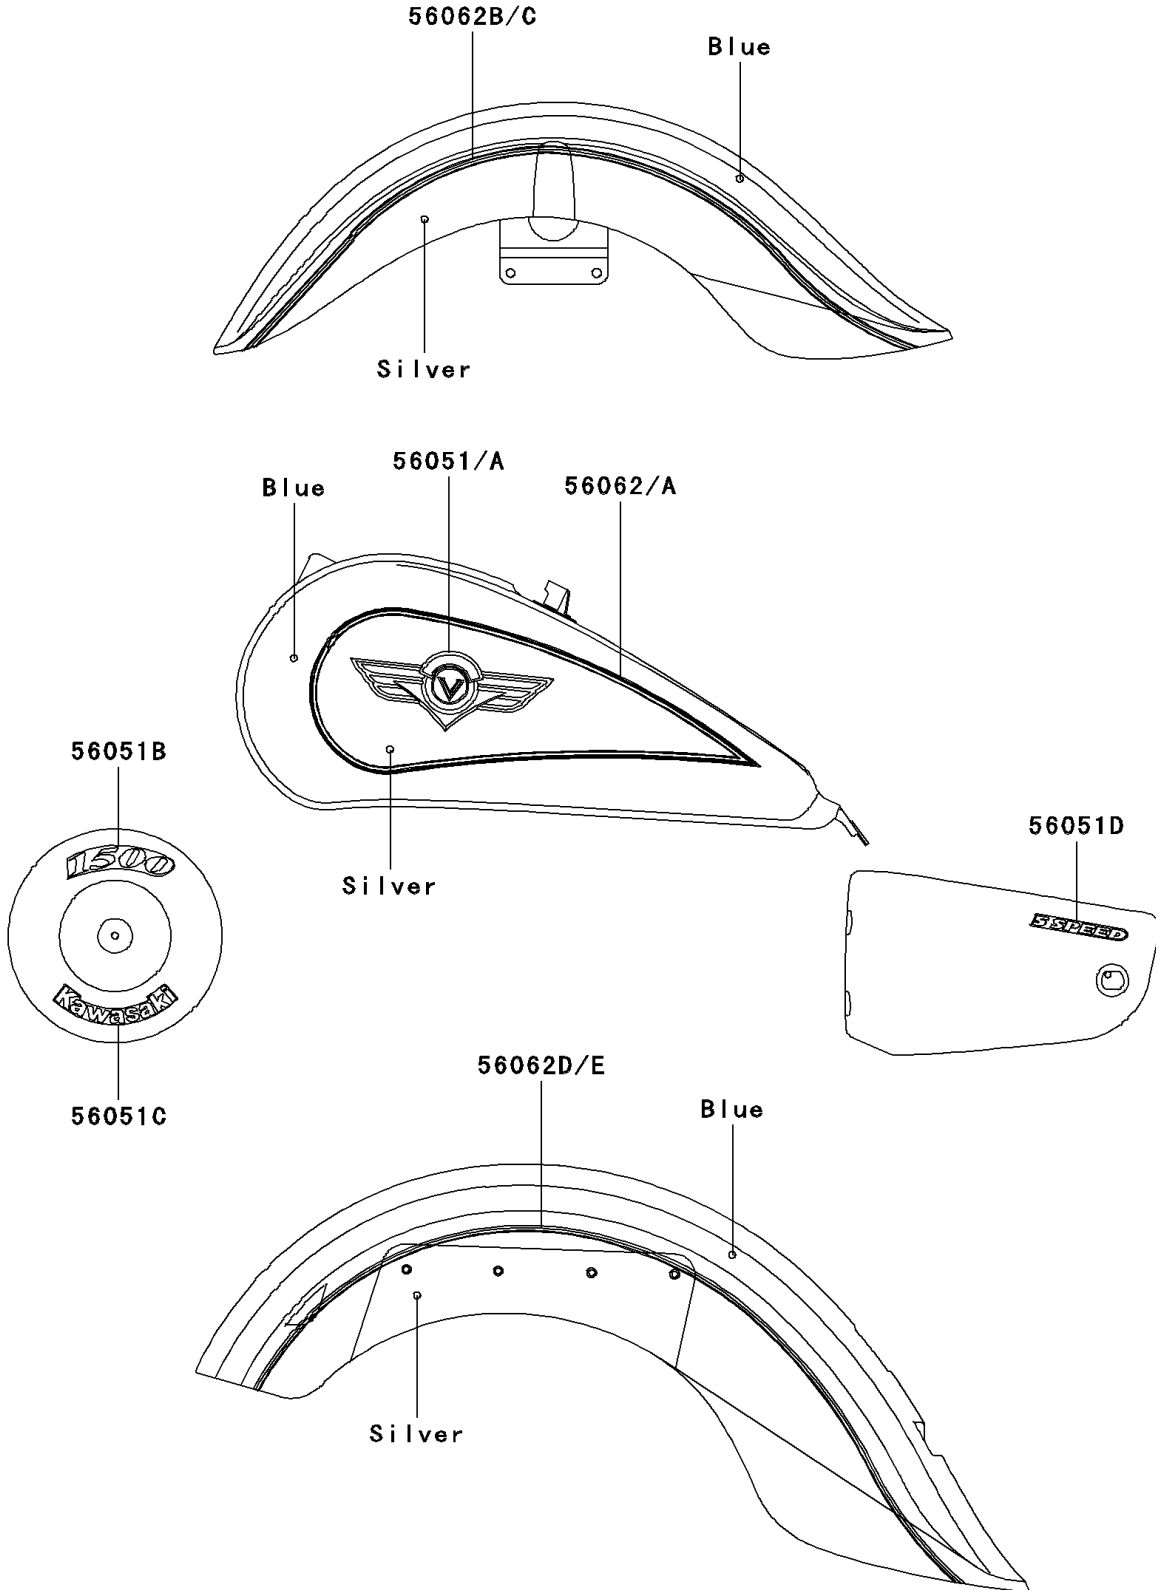

# 1999 Vulcan 1500 Classic PARTS DIAGRAM

Decals(Blue/Silver)(VN1500-E2)

F2861A

# 1999 Vulcan 1500 Classic PARTS LIST

Decals(Blue/Silver)(VN1500-E2)

ITEM NAME	PART NUMBER	QUANTITY
MARK,FUEL TANK,LH (Ref # 56051)	56051-1455	1
MARK,FUEL TANK,RH (Ref # 56051A)	56051-1456	1
MARK,AIR CLEANER,1500 (Ref # 56051B)	56051-1459	1
MARK,AIR CLEANER,KAWASAKI (Ref # 56051C)	56051-1460	1
MARK,SIDE COVER,LH,5 SPEED (Ref # 56051D)	56051-1735	1
PATTERN,FUEL TANK,LH (Ref # 56062)	56062-1722	1
PATTERN,FUEL TANK,RH (Ref # 56062A)	56062-1723	1
PATTERN,FR FENDER,LH (Ref # 56062B)	56062-1724	1
PATTERN,FR FENDER,RH (Ref # 56062C)	56062-1725	1
PATTERN,RR FENDER,LH (Ref # 56062D)	56062-1726	1
PATTERN,RR FENDER,RH (Ref # 56062E)	56062-1727	1