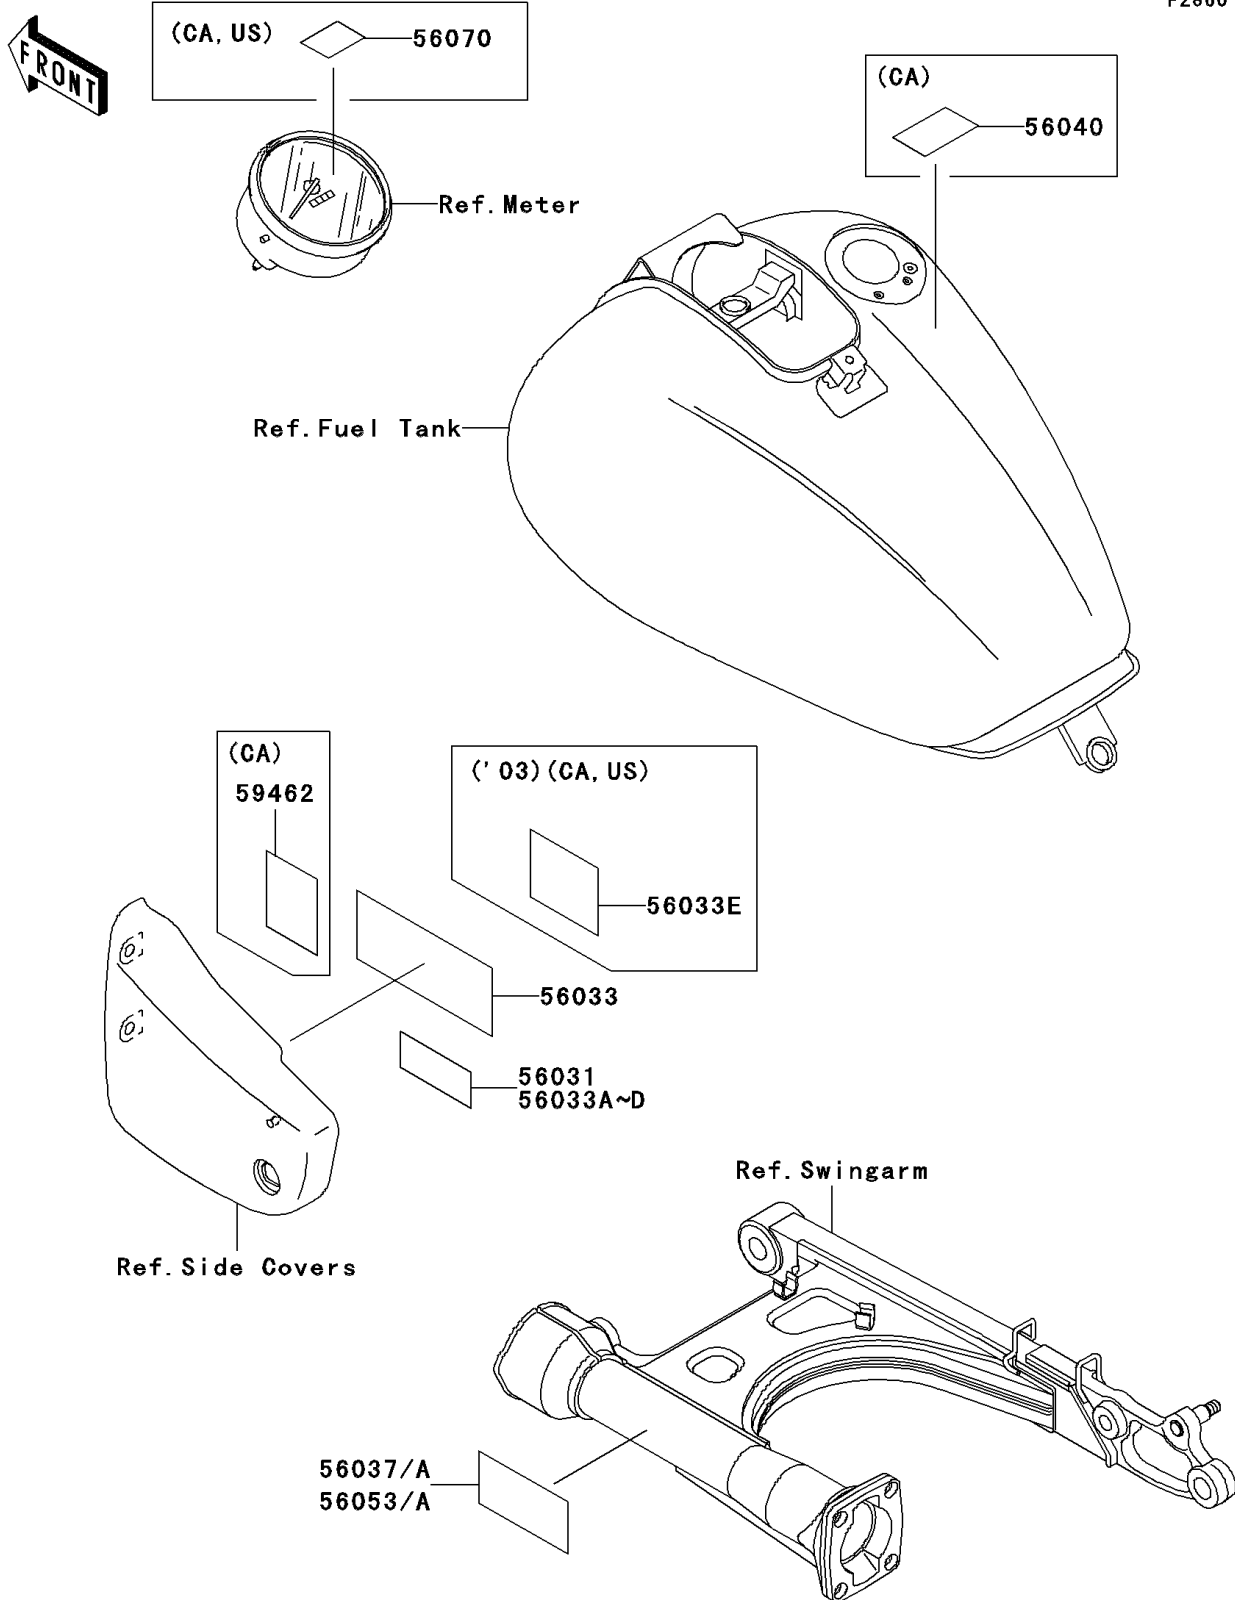

2001 Vulcan 1500 Classic PARTS DIAGRAM

Labels

F2860

2001 Vulcan 1500 Classic PARTS LIST

Labels

ITEM NAME	PART NUMBER	QUANTITY
LABEL-MANUAL,DAILY SAFETY (Ref # 56033)	56033-1117	1
LABEL-MANUAL,OIL&OIL FILTER (Ref # 56033B)	56033-1210	1
LABEL-SPECIFICATION,TIRE&LOAD (Ref # 56037A)	56037-1843	1
LABEL-WARNING,BREAK IN CAUTION (Ref # 56070)	56070-1177	1
LABEL-WARNING,EVAPO (Ref # 56040)	56040-1121	1
LABEL-CERTIFICATION,EVPO ROUT (Ref # 59462)	59462-1894	1