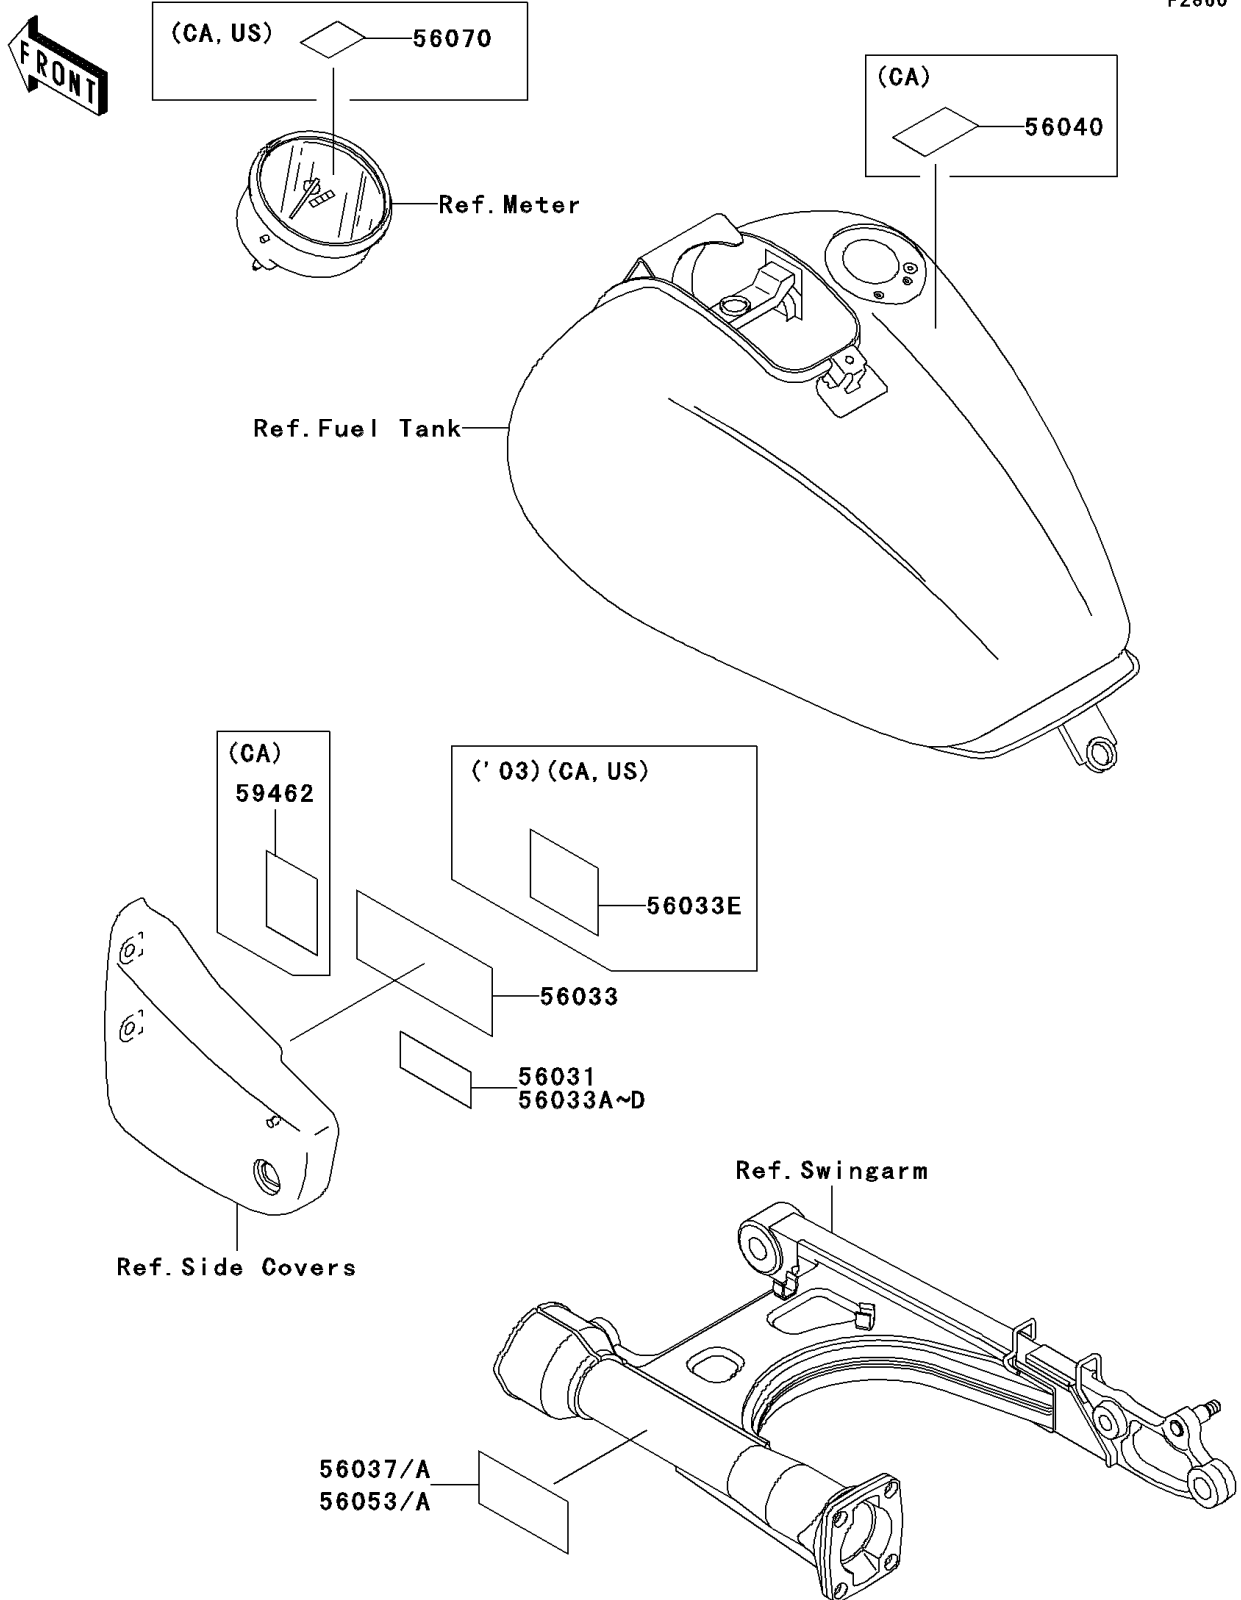

# 2001 Vulcan 1500 Classic PARTS DIAGRAM

Labels

F2860

## 2001 Vulcan 1500 Classic PARTS LIST

### Labels

<b>ITEM NAME</b>	<b>PART NUMBER</b>	<b>QUANTITY</b>
LABEL-MANUAL,DAILY SAFETY (Ref # 56033)	56033-1117	1
LABEL-MANUAL,OIL&OIL FILTER (Ref # 56033B)	56033-1210	1
LABEL-SPECIFICATION,TIRE&LOAD (Ref # 56037A)	56037-1843	1
LABEL-WARNING,BREAK IN CAUTION (Ref # 56070)	56070-1177	1
LABEL-WARNING,EVAPO (Ref # 56040)	56040-1121	1
LABEL-CERTIFICATION,EVPO ROUT (Ref # 59462)	59462-1894	1