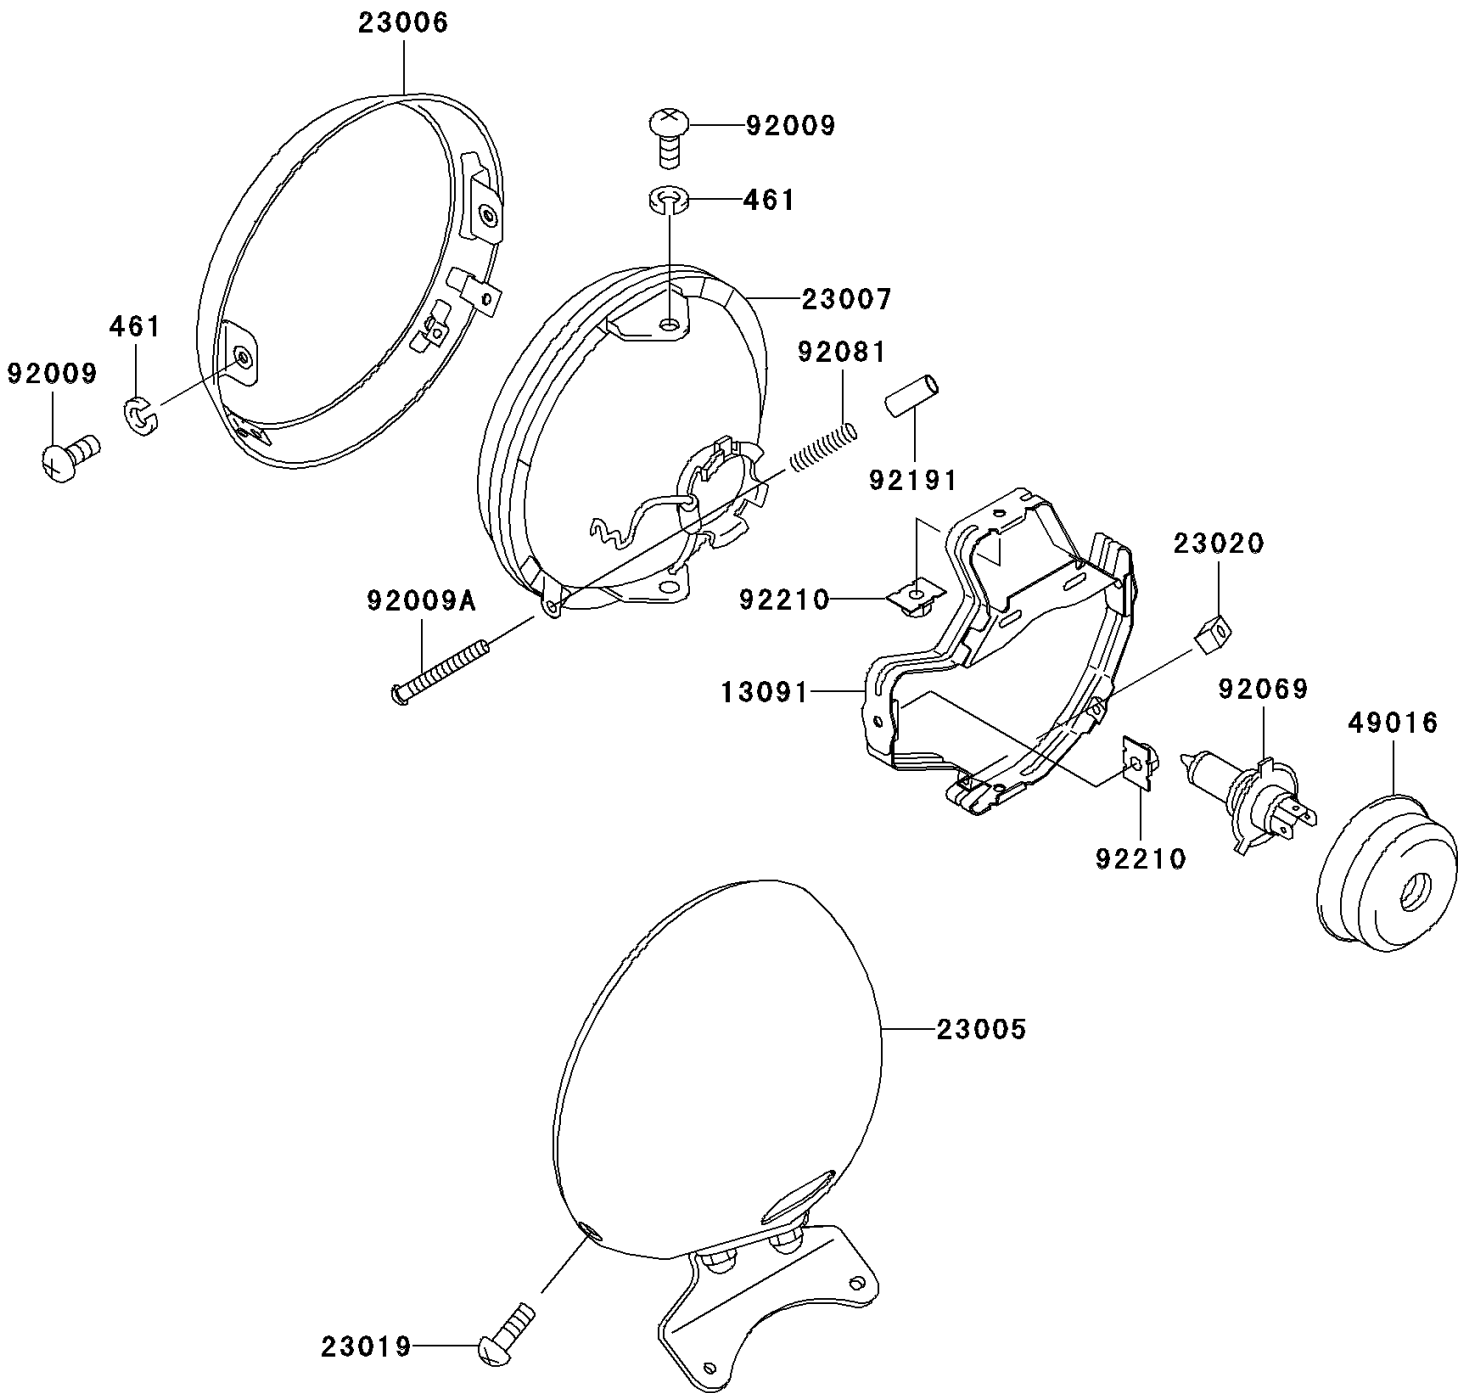

# 2001 Vulcan 1500 Classic PARTS DIAGRAM

Headlight(s)

F2710

## 2001 Vulcan 1500 Classic PARTS LIST

### Headlight(s)

ITEM NAME	PART NUMBER	QUANTITY
WASHER-SPRING,5MM (Ref # 461)	461F0500	4
HOLDER,HEAD LAMP (Ref # 13091)	13091-1948	1
BODY-COMP-HEAD LAMP (Ref # 23005)	23005-1152	1
RIM-LAMP (Ref # 23006)	23006-1071	1
LENS-COMP,HEAD LAMP (Ref # 23007)	23007-1338	1
SCREW,SPECIAL,5X14 (Ref # 23019)	23019-024	2
NUT,4MM,FOCUS ADJUST (Ref # 23020)	23020-018	2
COVER-SEAL,HEAD LAMP (Ref # 49016)	49016-1046	1
SCREW,5X12 (Ref # 92009)	92009-1296	4
SCREW,FOCUS ADJUST,4X60 (Ref # 92009A)	92009-1816	2
BULB,12V 60/55W,H4 (Ref # 92069)	92069-1002	1
SPRING,HEAD LAMP LENS (Ref # 92081)	92081-1103	2
TUBE,3.5X5.5X19 (Ref # 92191)	92191-1217	2
NUT,SPECIAL,5MM (Ref # 92210)	92210-1060	4