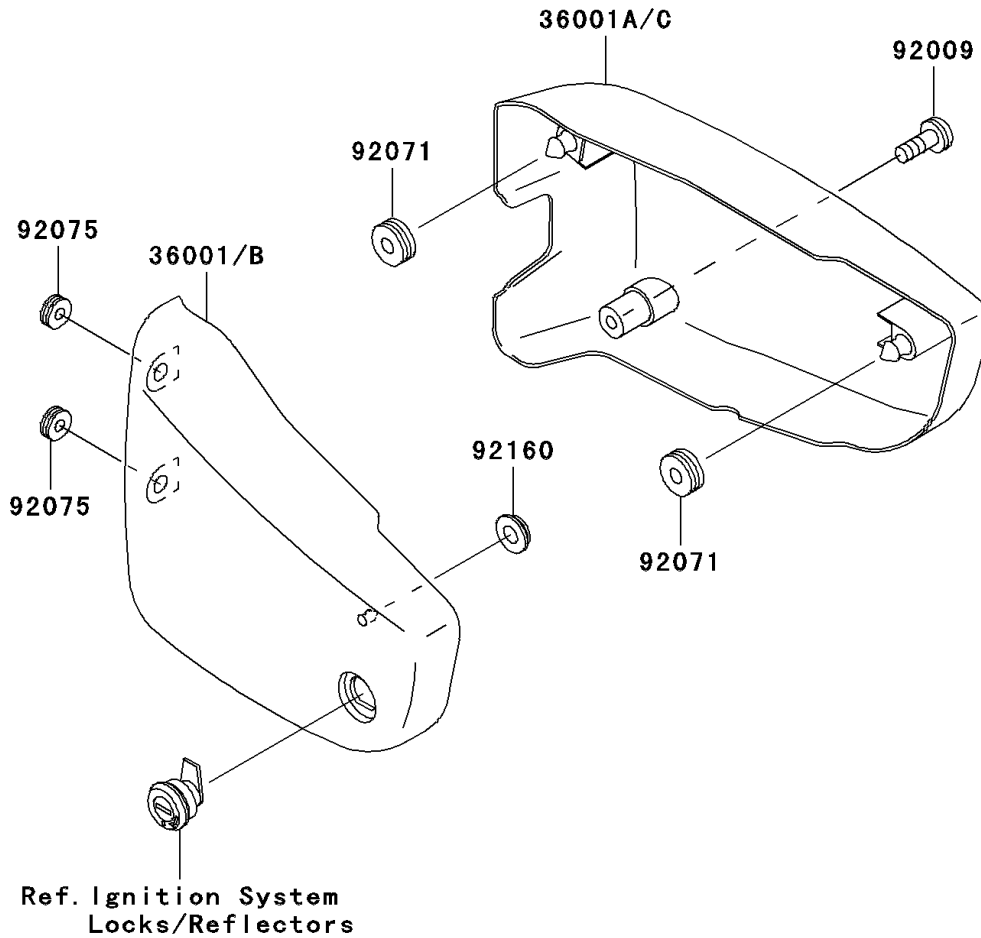

# 2001 Vulcan 1500 Classic PARTS DIAGRAM

Side Covers

F2611

(36001/A~C)

W0D

## 2001 Vulcan 1500 Classic PARTS LIST

### Side Covers

ITEM NAME	PART NUMBER	QUANTITY
COVER-SIDE,LH,EBONY (Ref # 36001B)	36001-1645-H8	1
COVER-SIDE,RH,EBONY (Ref # 36001C)	36001-1646-H8	1
SCREW,6X35 (Ref # 92009)	92009-1874	1
GROMMET (Ref # 92071)	92071-1131	2
DAMPER (Ref # 92075)	92075-1629	2
DAMPER (Ref # 92160)	92160-1944	1