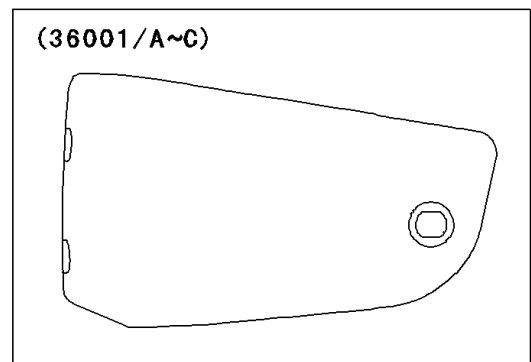

# 2001 Vulcan 1500 Classic PARTS DIAGRAM

Side Covers

F2611

(36001/A~C)

W0D