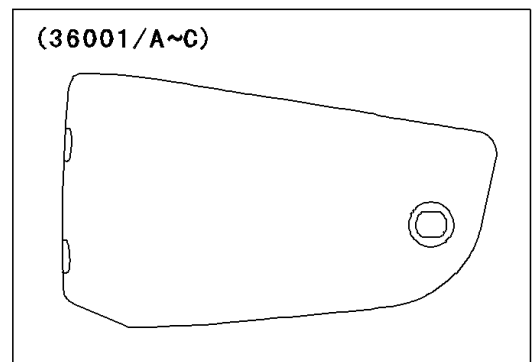

1999 Vulcan 1500 Classic PARTS DIAGRAM

Side Covers

F2611

W0D

1999 Vulcan 1500 Classic PARTS LIST

Side Covers

ITEM NAME	PART NUMBER	QUANTITY
COVER-SIDE,LH,EBONY (Ref # 36001)	36001-1561-H8	1
COVER-SIDE,RH,EBONY (Ref # 36001A)	36001-1562-H8	1
SCREW,6X35 (Ref # 92009)	92009-1874	1
GROMMET (Ref # 92071)	92071-1131	2
DAMPER (Ref # 92075)	92075-1629	2
DAMPER (Ref # 92160)	92160-1944	1