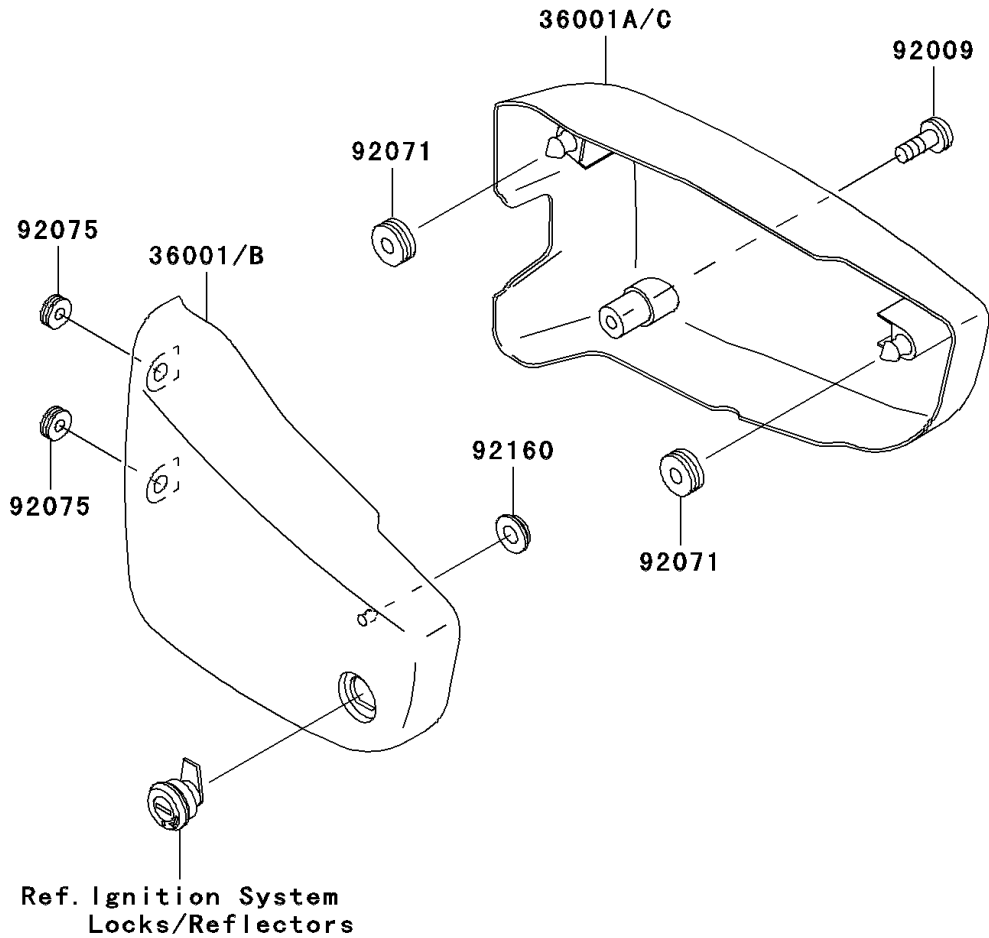

1999 Vulcan 1500 Classic PARTS DIAGRAM

Side Covers

F2611

W0D

1999 Vulcan 1500 Classic PARTS LIST

Side Covers

ITEM NAME	PART NUMBER	QUANTITY
COVER-SIDE,LH,EBONY (Ref # 36001)	36001-1561-H8	1
COVER-SIDE,RH,EBONY (Ref # 36001A)	36001-1562-H8	1
SCREW,6X35 (Ref # 92009)	92009-1874	1
GROMMET (Ref # 92071)	92071-1131	2
DAMPER (Ref # 92075)	92075-1629	2
DAMPER (Ref # 92160)	92160-1944	1