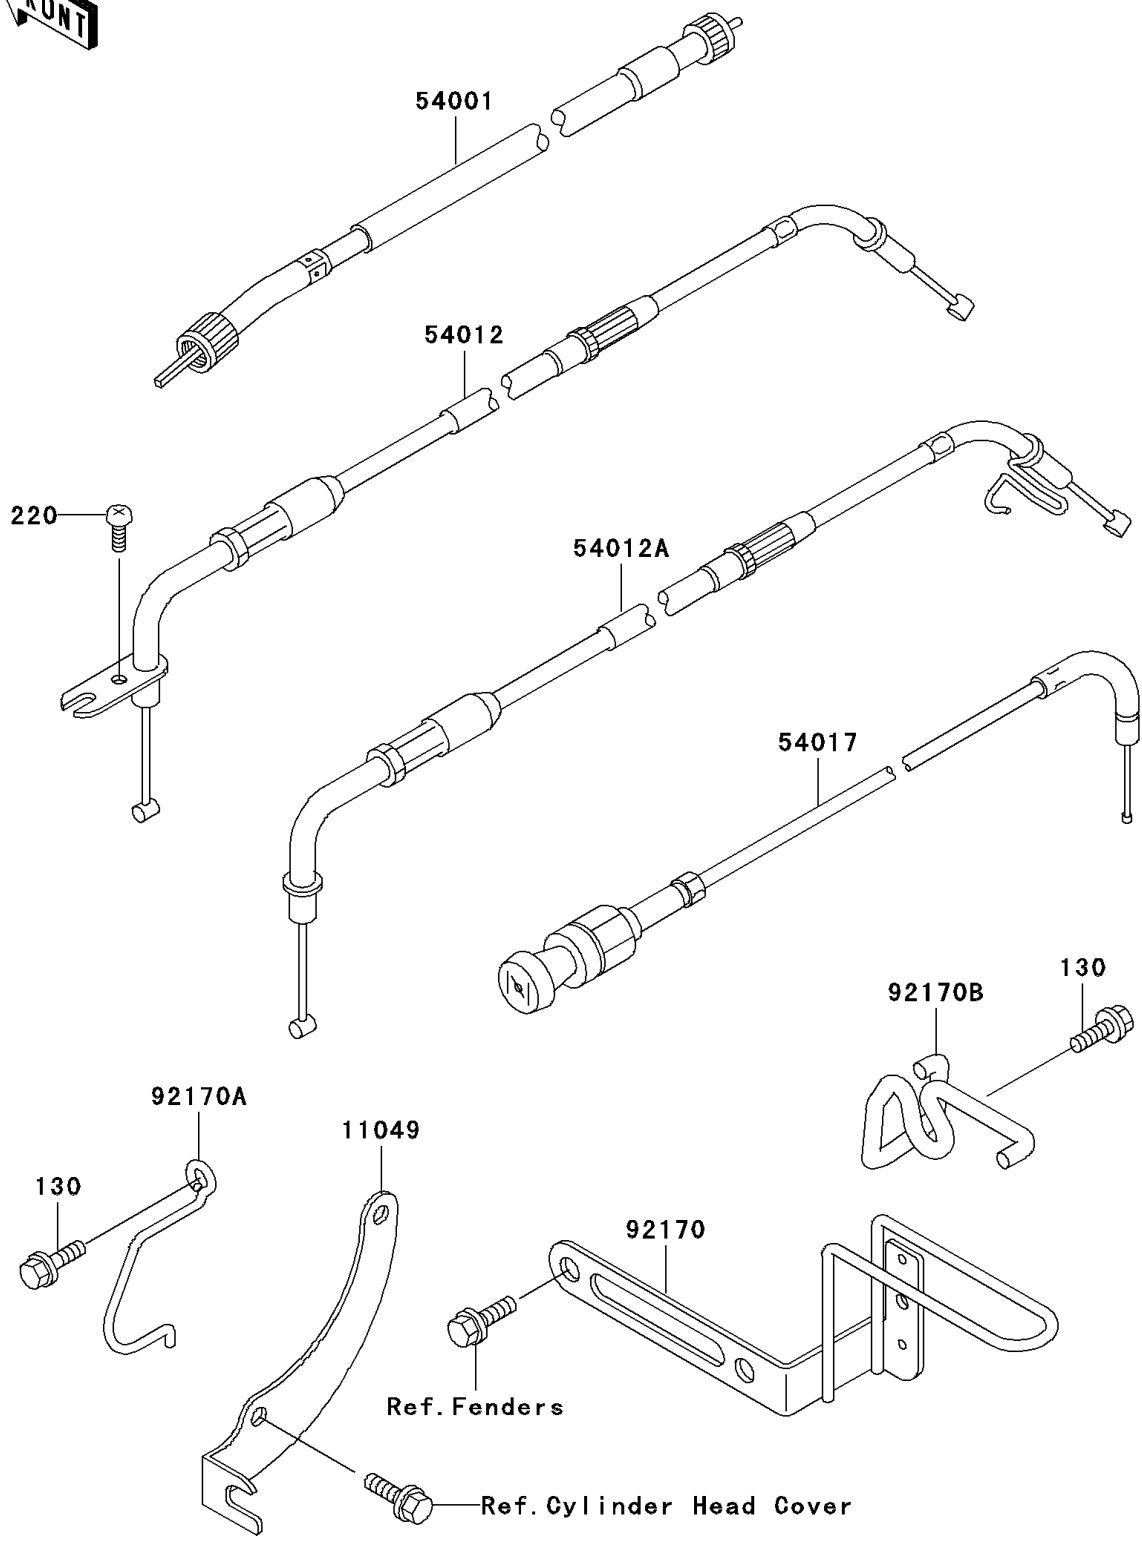

2001 Vulcan 1500 Classic PARTS DIAGRAM

Cables

F2540

2001 Vulcan 1500 Classic PARTS LIST

Cables

ITEM NAME	PART NUMBER	QUANTITY
BOLT-FLANGED,6X14,BLACK (Ref # 130)	130J0614	2
SCREW-PAN-CROSS (Ref # 220)	220C0514	1
BRACKET,CHOCK CABLE (Ref # 11049)	11049-1888	1
CABLE-SPEEDMETER (Ref # 54001)	54001-1215	1
CABLE-THROTTLE,OPENING (Ref # 54012)	54012-1593	1
CABLE-THROTTLE,CLOSING (Ref # 54012A)	54012-1594	1
CABLE-STARTER (Ref # 54017)	54017-1187	1
CLAMP,CABLE (Ref # 92170)	92170-1652	1
CLAMP,CABLE (Ref # 92170A)	92170-1697	1
CLAMP,CABLE (Ref # 92170B)	92170-1729	1