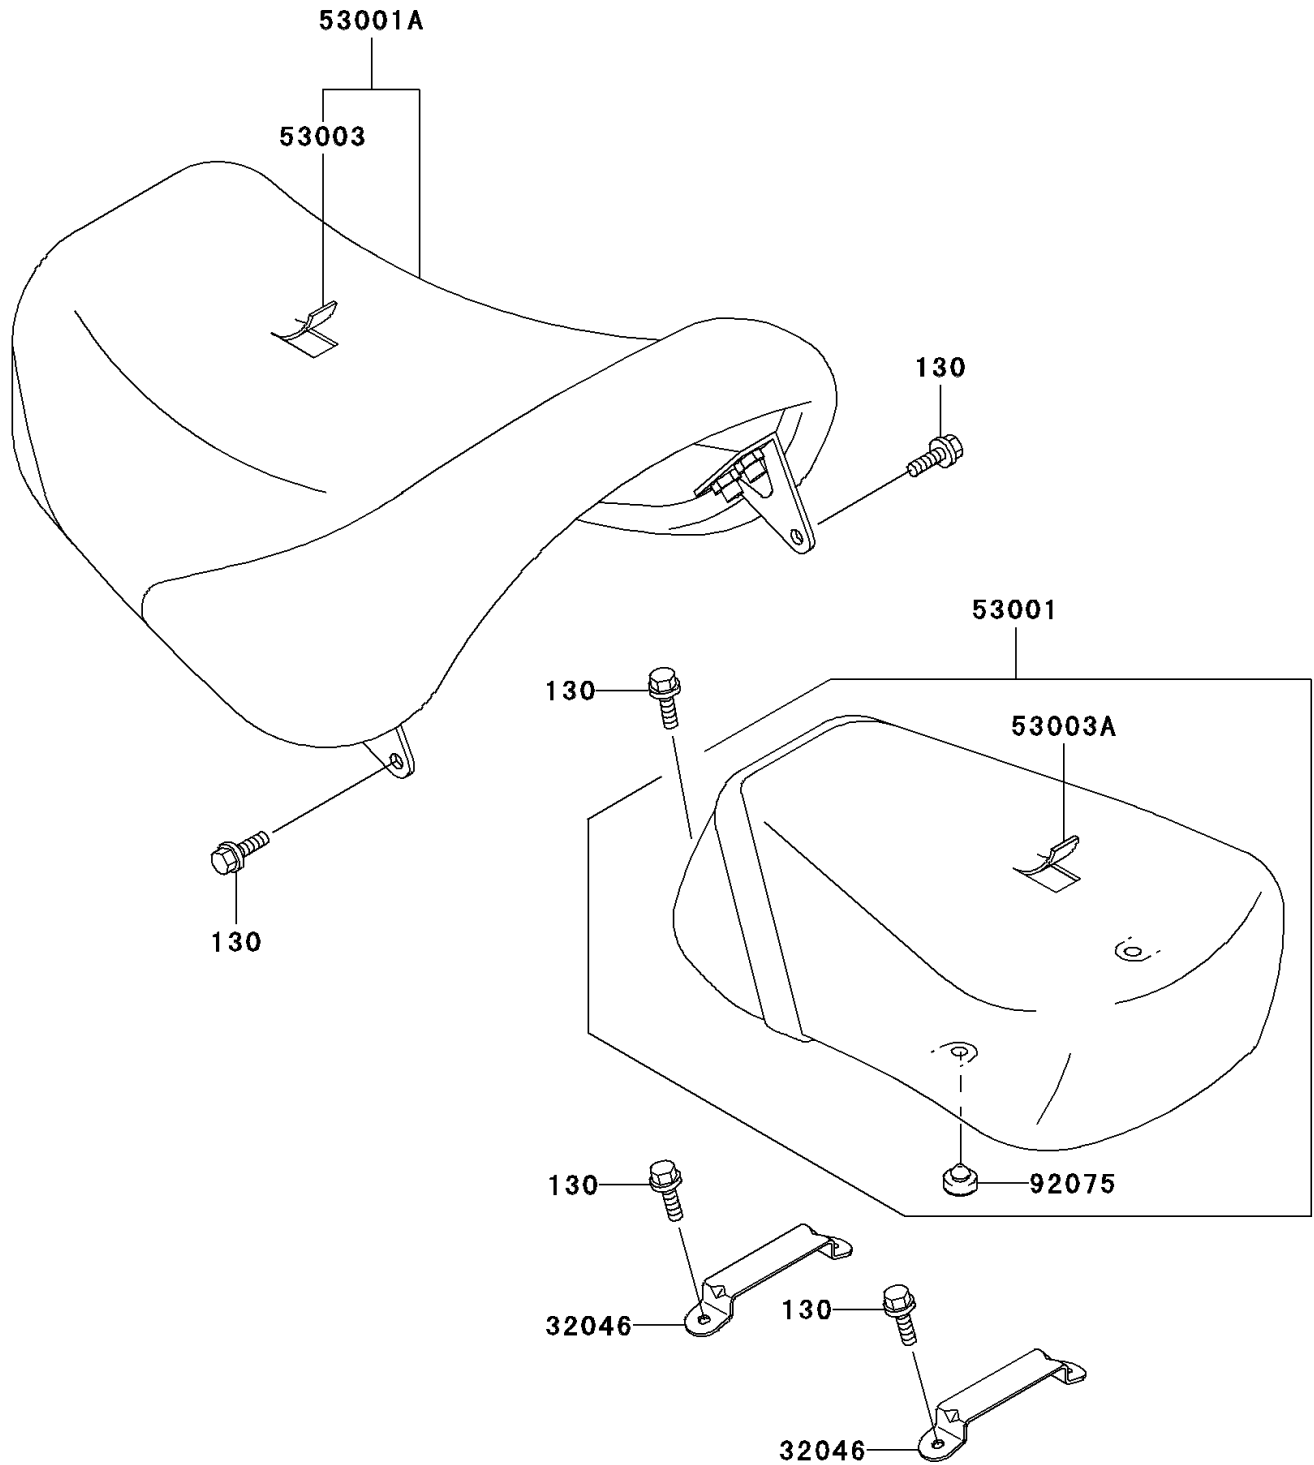

2001 Vulcan 1500 Classic PARTS DIAGRAM

Seat

F2510

2001 Vulcan 1500 Classic PARTS LIST

Seat

ITEM NAME	PART NUMBER	QUANTITY
BOLT-FLANGED,6X14,BLACK (Ref # 130)	130J0614	7
BRACKET-SEAT,RR (Ref # 32046)	32046-1412	2
SEAT-ASSY,RR,W/BAND,BLACK (Ref # 53001)	53001-1841-MA	1
SEAT-ASSY,FR,BLACK (Ref # 53001A)	53001-1881-MA	1
LEATHER,FRONT SAET,BLACK (Ref # 53003)	53003-1388-MA	1
LEATHER,REAR SEAT,BLACK (Ref # 53003A)	53003-1389-MA	1
DAMPER (Ref # 92075)	92075-1927	2