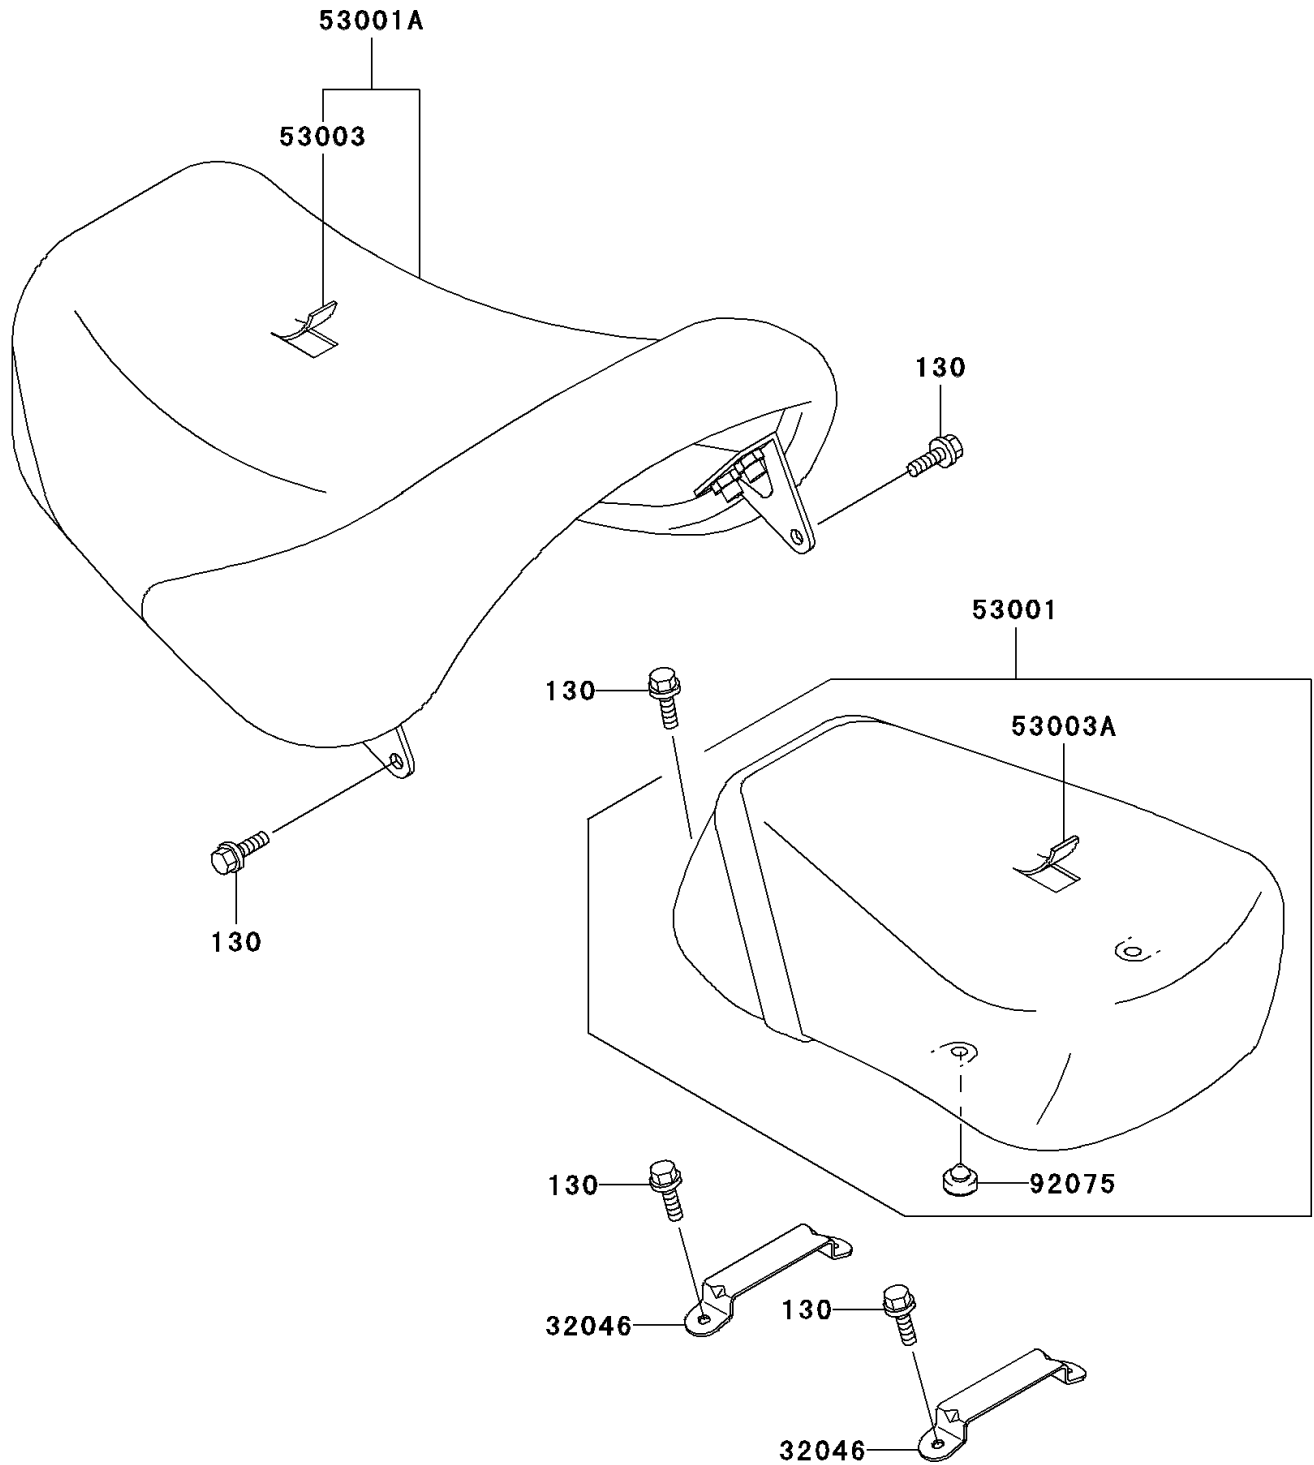

# 2001 Vulcan 1500 Classic PARTS DIAGRAM

Seat

F2510

## 2001 Vulcan 1500 Classic PARTS LIST

### Seat

ITEM NAME	PART NUMBER	QUANTITY
BOLT-FLANGED,6X14,BLACK (Ref # 130)	130J0614	7
BRACKET-SEAT,RR (Ref # 32046)	32046-1412	2
SEAT-ASSY,RR,W/BAND,BLACK (Ref # 53001)	53001-1841-MA	1
SEAT-ASSY,FR,BLACK (Ref # 53001A)	53001-1881-MA	1
LEATHER,FRONT SAET,BLACK (Ref # 53003)	53003-1388-MA	1
LEATHER,REAR SEAT,BLACK (Ref # 53003A)	53003-1389-MA	1
DAMPER (Ref # 92075)	92075-1927	2