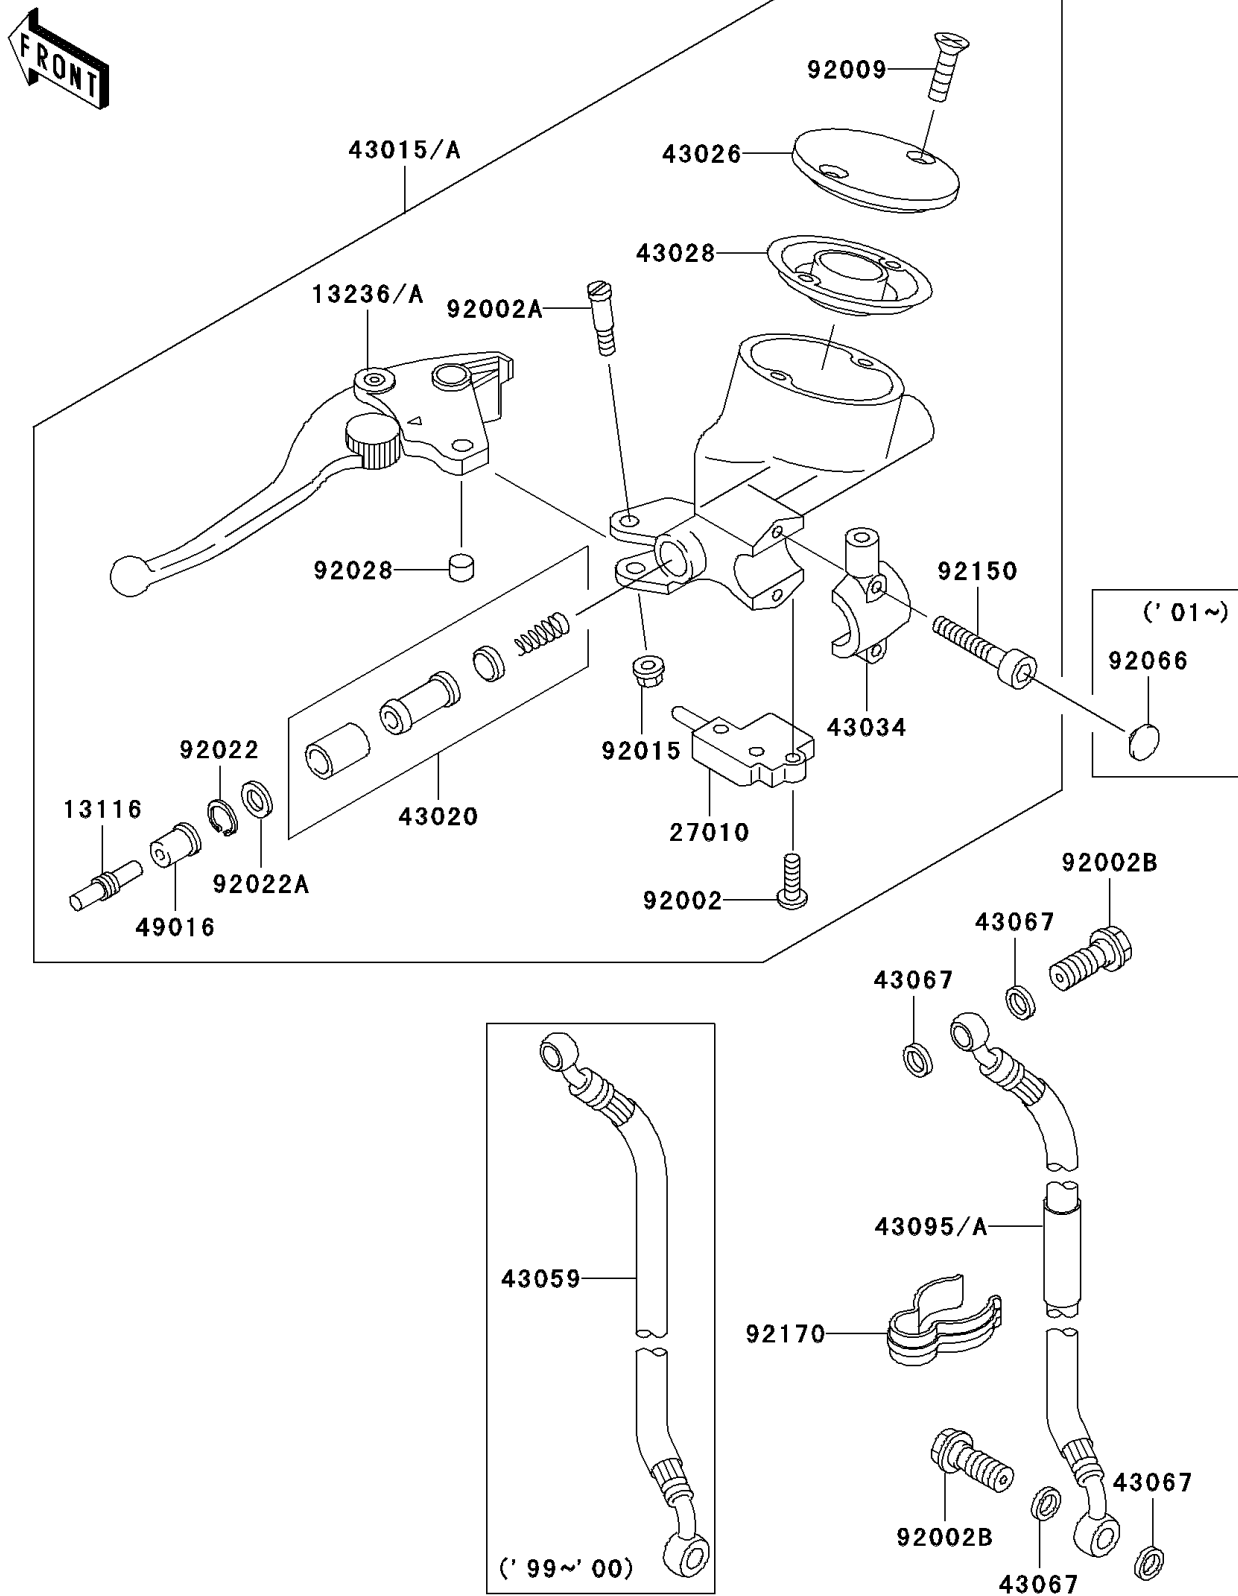

2001 Vulcan 1500 Classic PARTS DIAGRAM

Clutch Master Cylinder

F2380

2001 Vulcan 1500 Classic PARTS LIST

Clutch Master Cylinder

ITEM NAME

PART NUMBER

QUANTITY