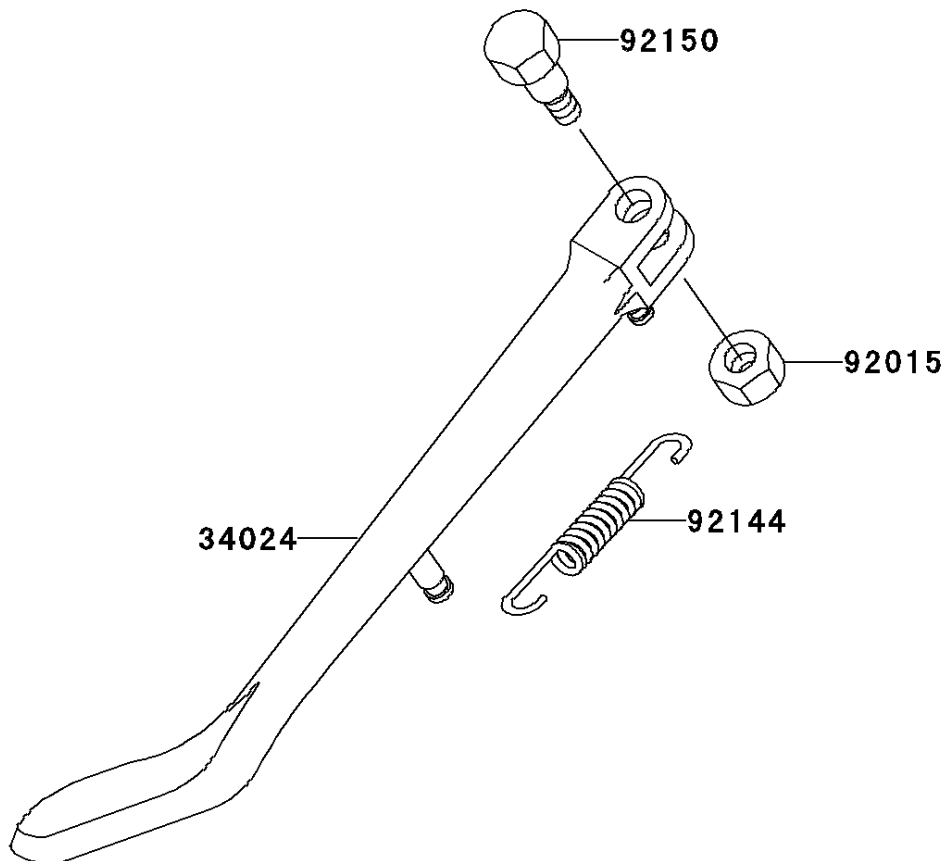

2003 Vulcan 1500 Classic PARTS DIAGRAM

Stand(s)

F2190

2003 Vulcan 1500 Classic PARTS LIST

Stand(s)

ITEM NAME	PART NUMBER	QUANTITY
STAND-SIDE (Ref # 34024)	34024-1330	1
NUT,LOCK,10MM,BLACK (Ref # 92015)	92015-1188	1
SPRING,SIDE STAND (Ref # 92144)	92144-1927	1
BOLT,SIDE STAND (Ref # 92150)	92150-1941	1