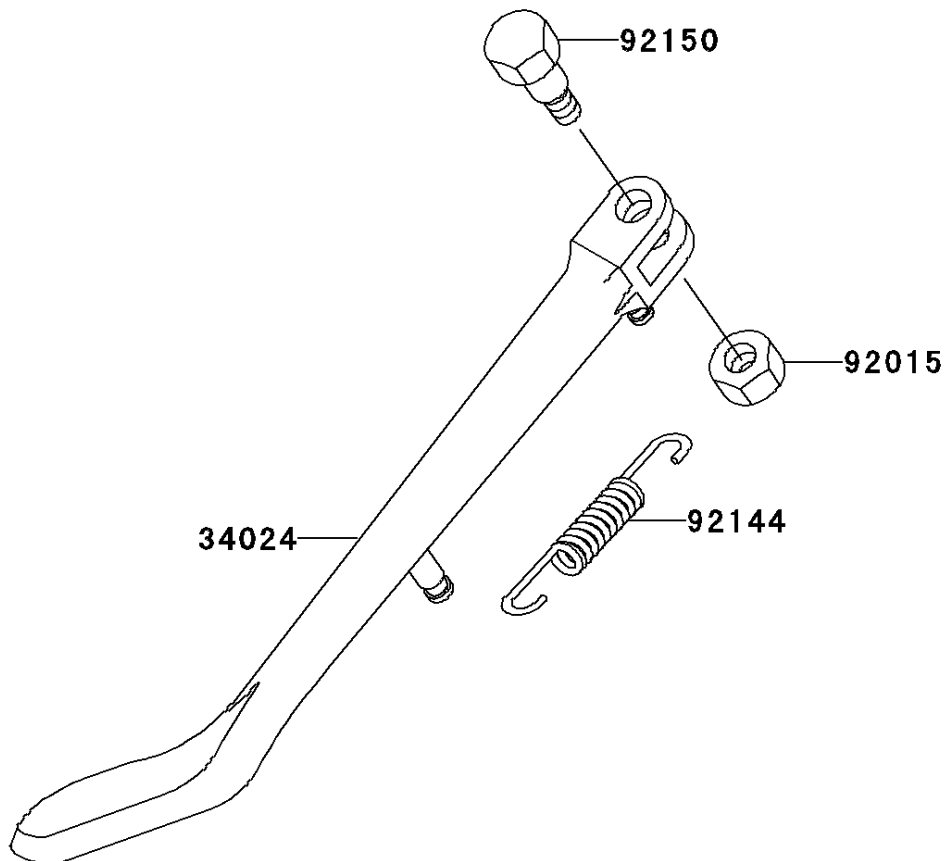

2001 Vulcan 1500 Classic PARTS DIAGRAM

Stand(s)

F2190

2001 Vulcan 1500 Classic PARTS LIST

Stand(s)

ITEM NAME	PART NUMBER	QUANTITY
STAND-SIDE (Ref # 34024)	34024-1330	1
NUT,LOCK,10MM,BLACK (Ref # 92015)	92015-1188	1
SPRING,SIDE STAND (Ref # 92144)	92144-1927	1
BOLT,SIDE STAND (Ref # 92150)	92150-1941	1