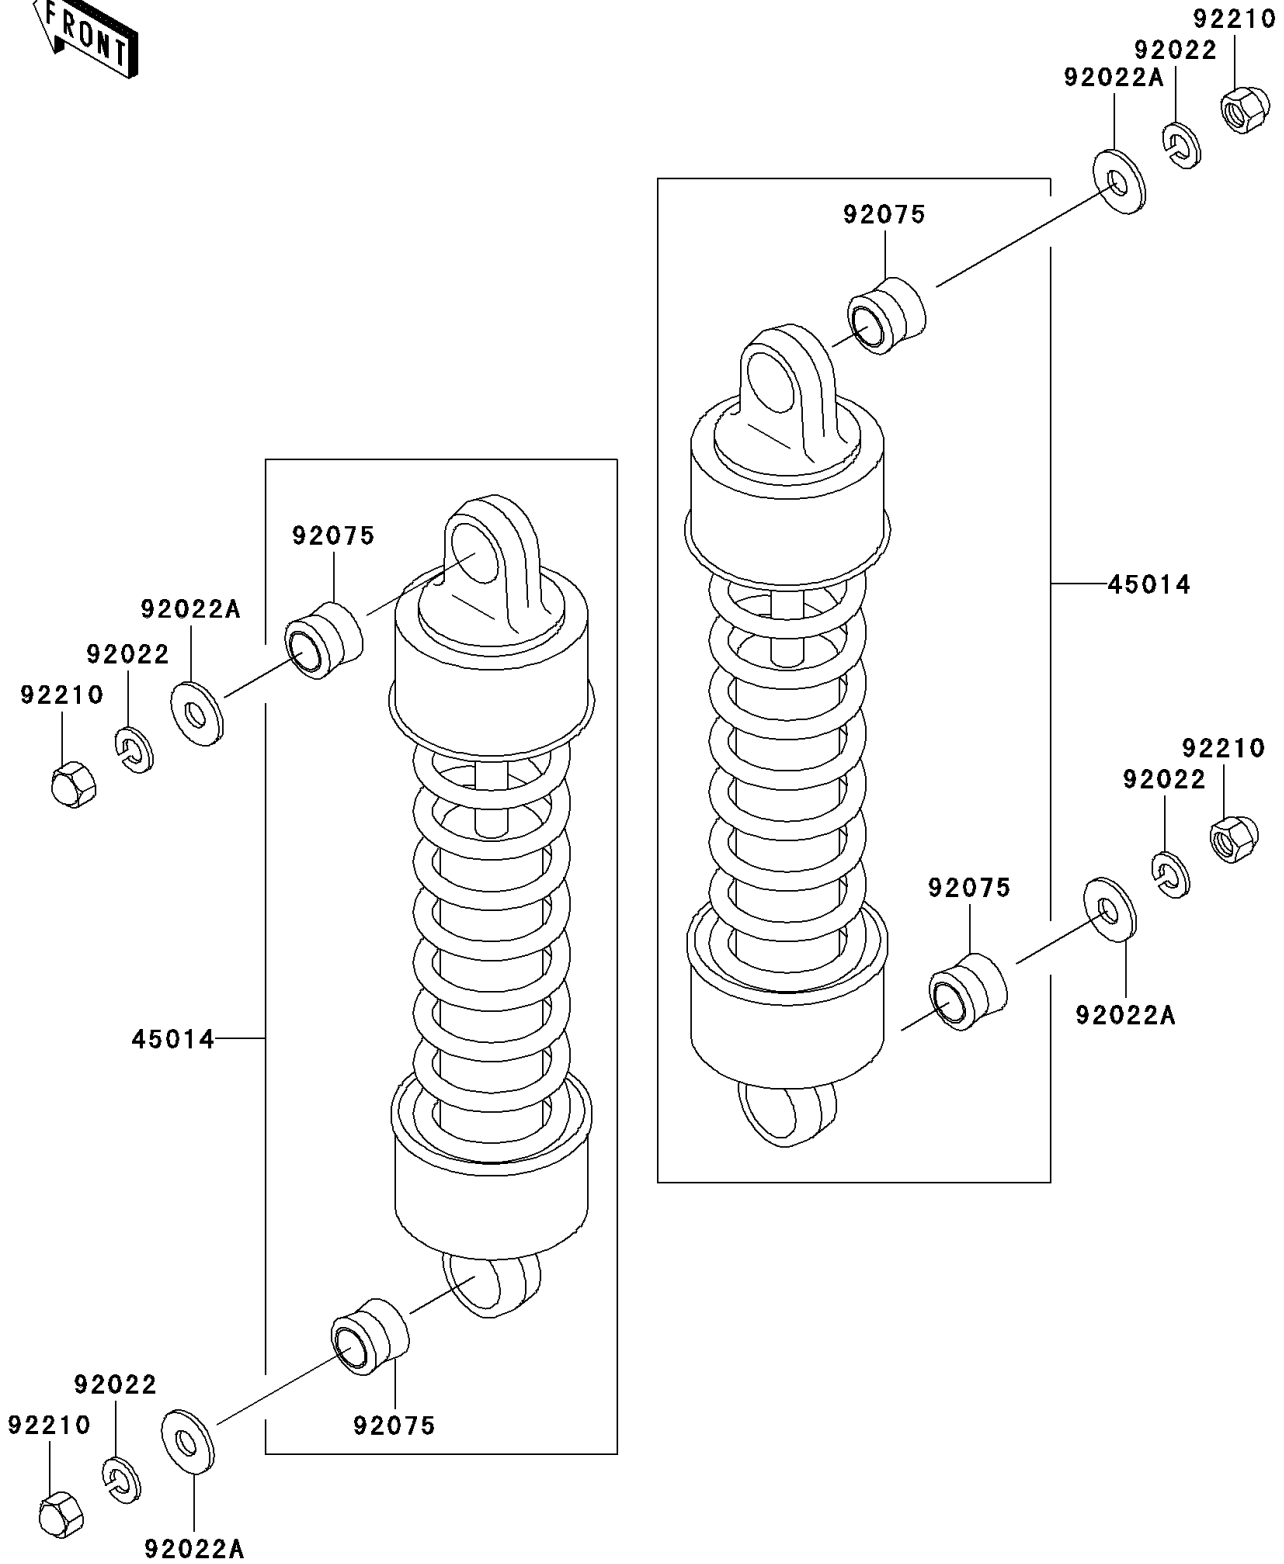

# 2001 Vulcan 1500 Classic PARTS DIAGRAM

Suspension/Shock Absorber

F2151

## 2001 Vulcan 1500 Classic PARTS LIST

### Suspension/Shock Absorber

ITEM NAME	PART NUMBER	QUANTITY
SHOCKABSORBER (Ref # 45014)	45014-1719	2
WASHER,SPRING,10MM (Ref # 92022)	92022-1540	4
WASHER,10.5X26X2.3 (Ref # 92022A)	92022-246	4
DAMPER,SHOCKABSORBER (Ref # 92075)	92075-1387	4
NUT,CAP,10MM (Ref # 92210)	92210-1128	4