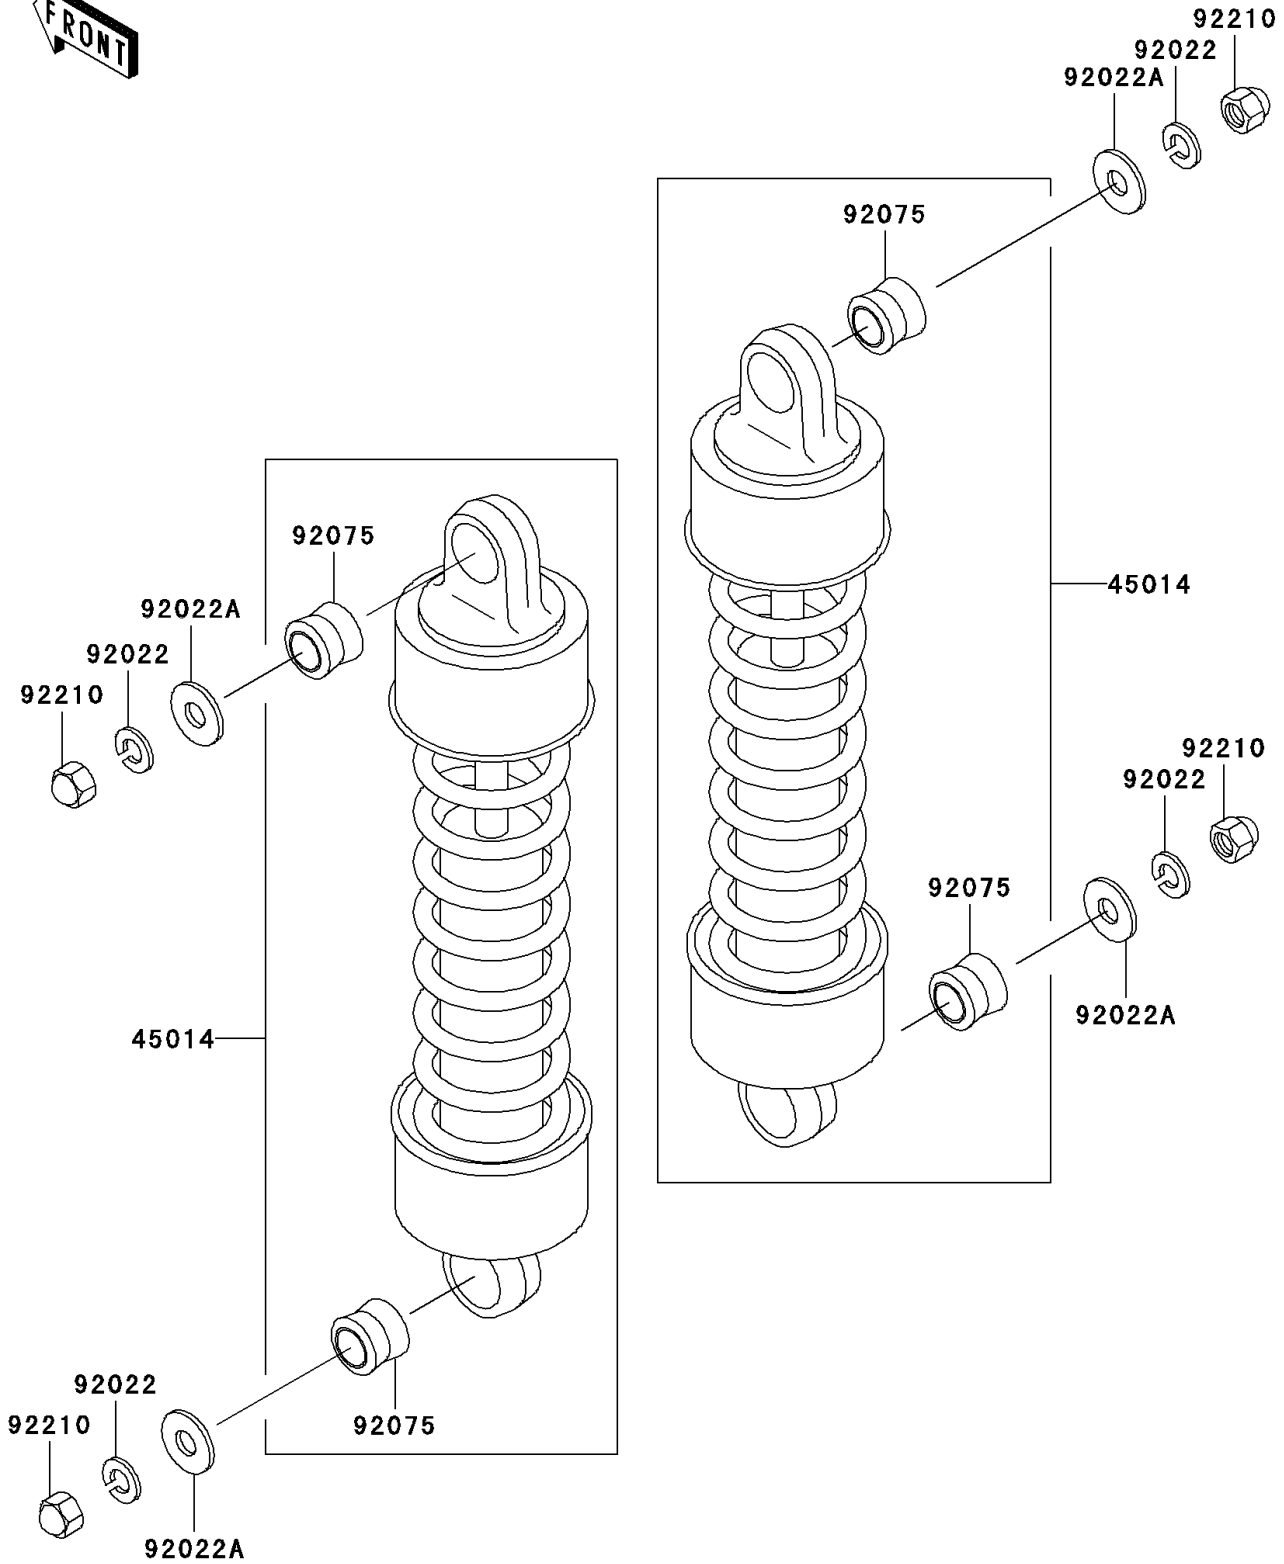

# 2001 Vulcan 1500 Classic PARTS DIAGRAM

Suspension/Shock Absorber

F2151

## 2001 Vulcan 1500 Classic PARTS LIST

Suspension/Shock Absorber

ITEM NAME	PART NUMBER	QUANTITY
SHOCKABSORBER (Ref # 45014)	45014-1719	2
WASHER,SPRING,10MM (Ref # 92022)	92022-1540	4
WASHER,10.5X26X2.3 (Ref # 92022A)	92022-246	4
DAMPER,SHOCKABSORBER (Ref # 92075)	92075-1387	4
NUT,CAP,10MM (Ref # 92210)	92210-1128	4