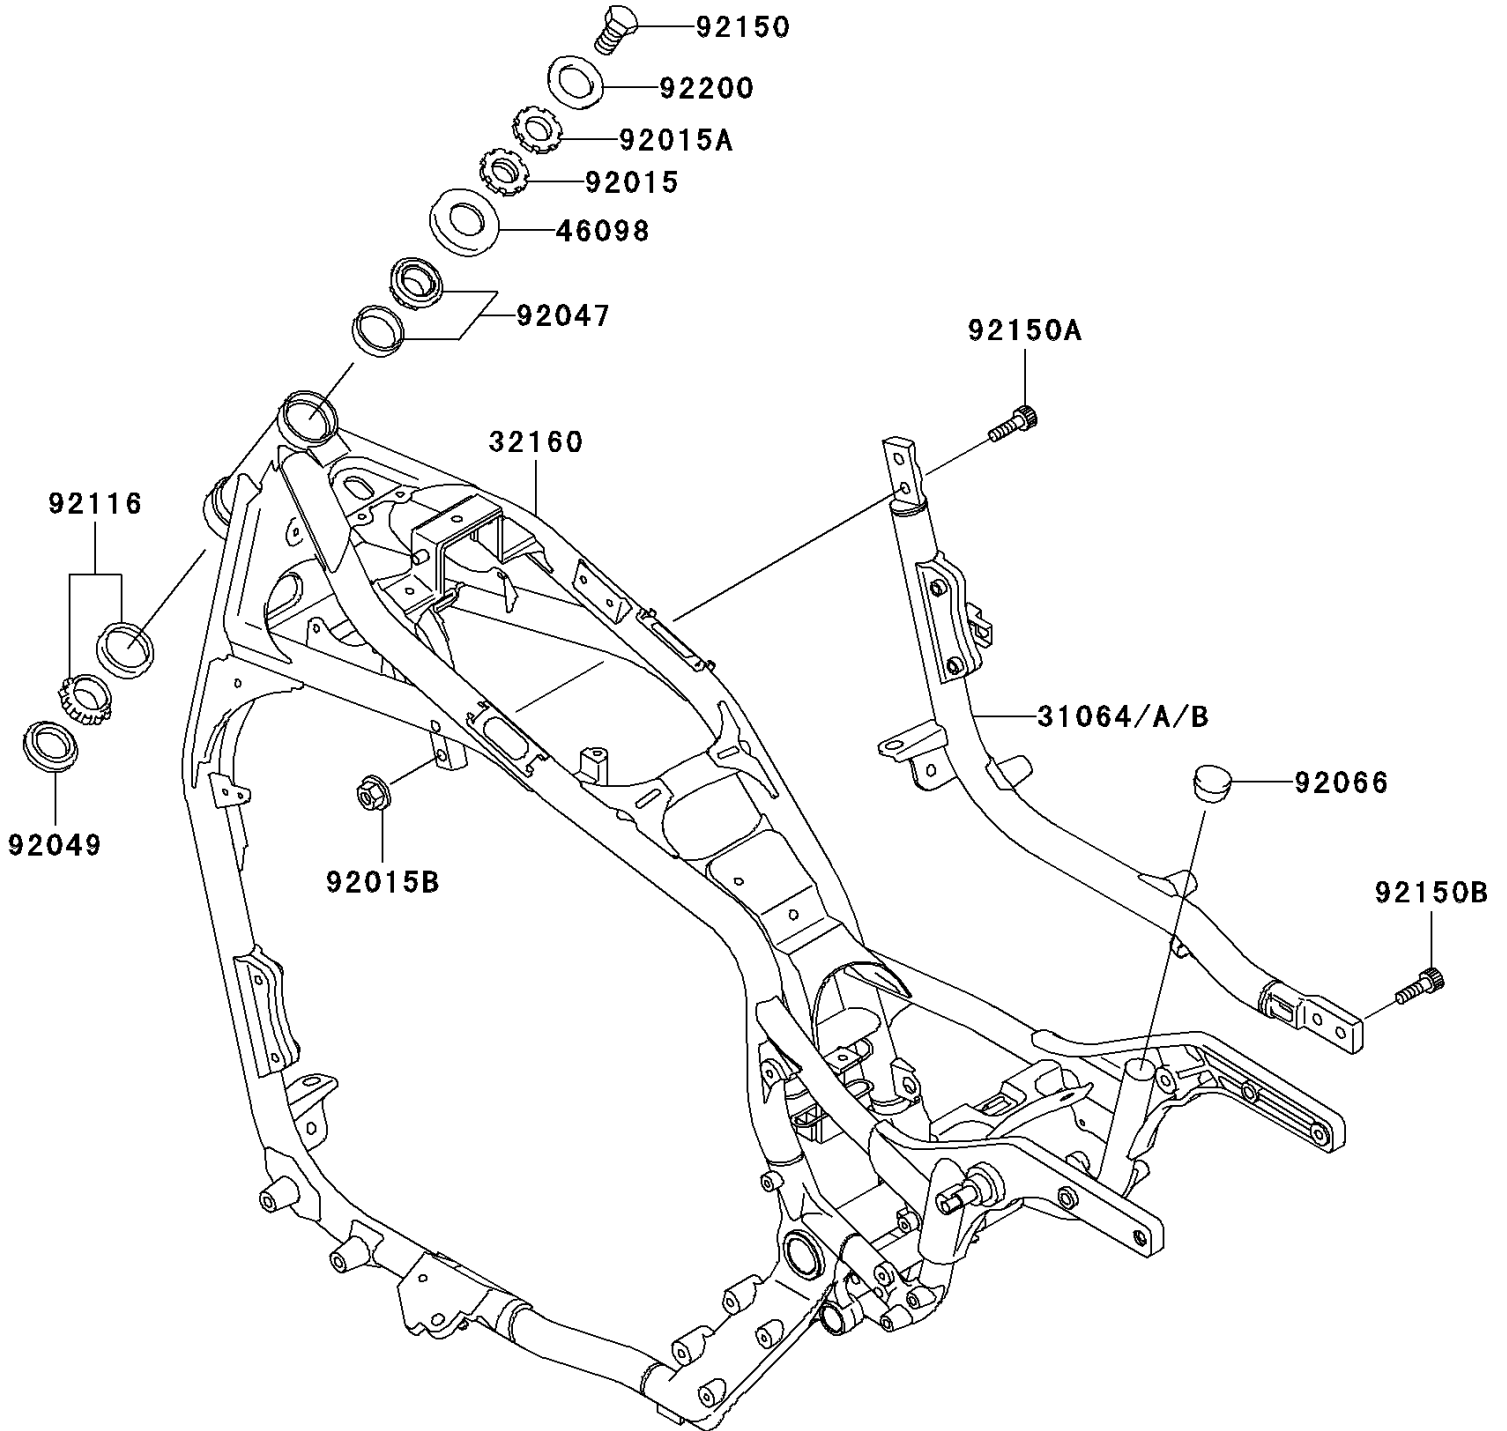

2001 Vulcan 1500 Classic PARTS DIAGRAM

Frame

F2120

2001 Vulcan 1500 Classic PARTS LIST

Frame

ITEM NAME	PART NUMBER	QUANTITY
PIPE-COMP,DOWNTUBU,RH (Ref # 31064B)	31064-1237	1
FRAME-COMP (Ref # 32160)	32160-1577	1
CAP,STEERING STEM (Ref # 46098)	46098-017	1
NUT,25MM,T=10 (Ref # 92015)	92015-1377	1
NUT,25MM,T=6 (Ref # 92015A)	92015-1378	1
NUT,FLANGED,10MM (Ref # 92015B)	92015-1727	2
RACE,ROLLER,32005JR RS (Ref # 92047)	92047-017	1
SEAL-OIL,XMHE36X52X4J (Ref # 92049)	92049-1162	1
PLUG (Ref # 92066)	92066-1444	2
BEARING-ROLLER,HR320/28XJ (Ref # 92116)	92116-1009	1
BOLT,14X25 (Ref # 92150)	92150-1672	1
BOLT,SOCKET,10X30 (Ref # 92150A)	92150-1690	2
BOLT,SOCKET,10X23 (Ref # 92150B)	92150-1942	2
WASHER (Ref # 92200)	92200-1140	1