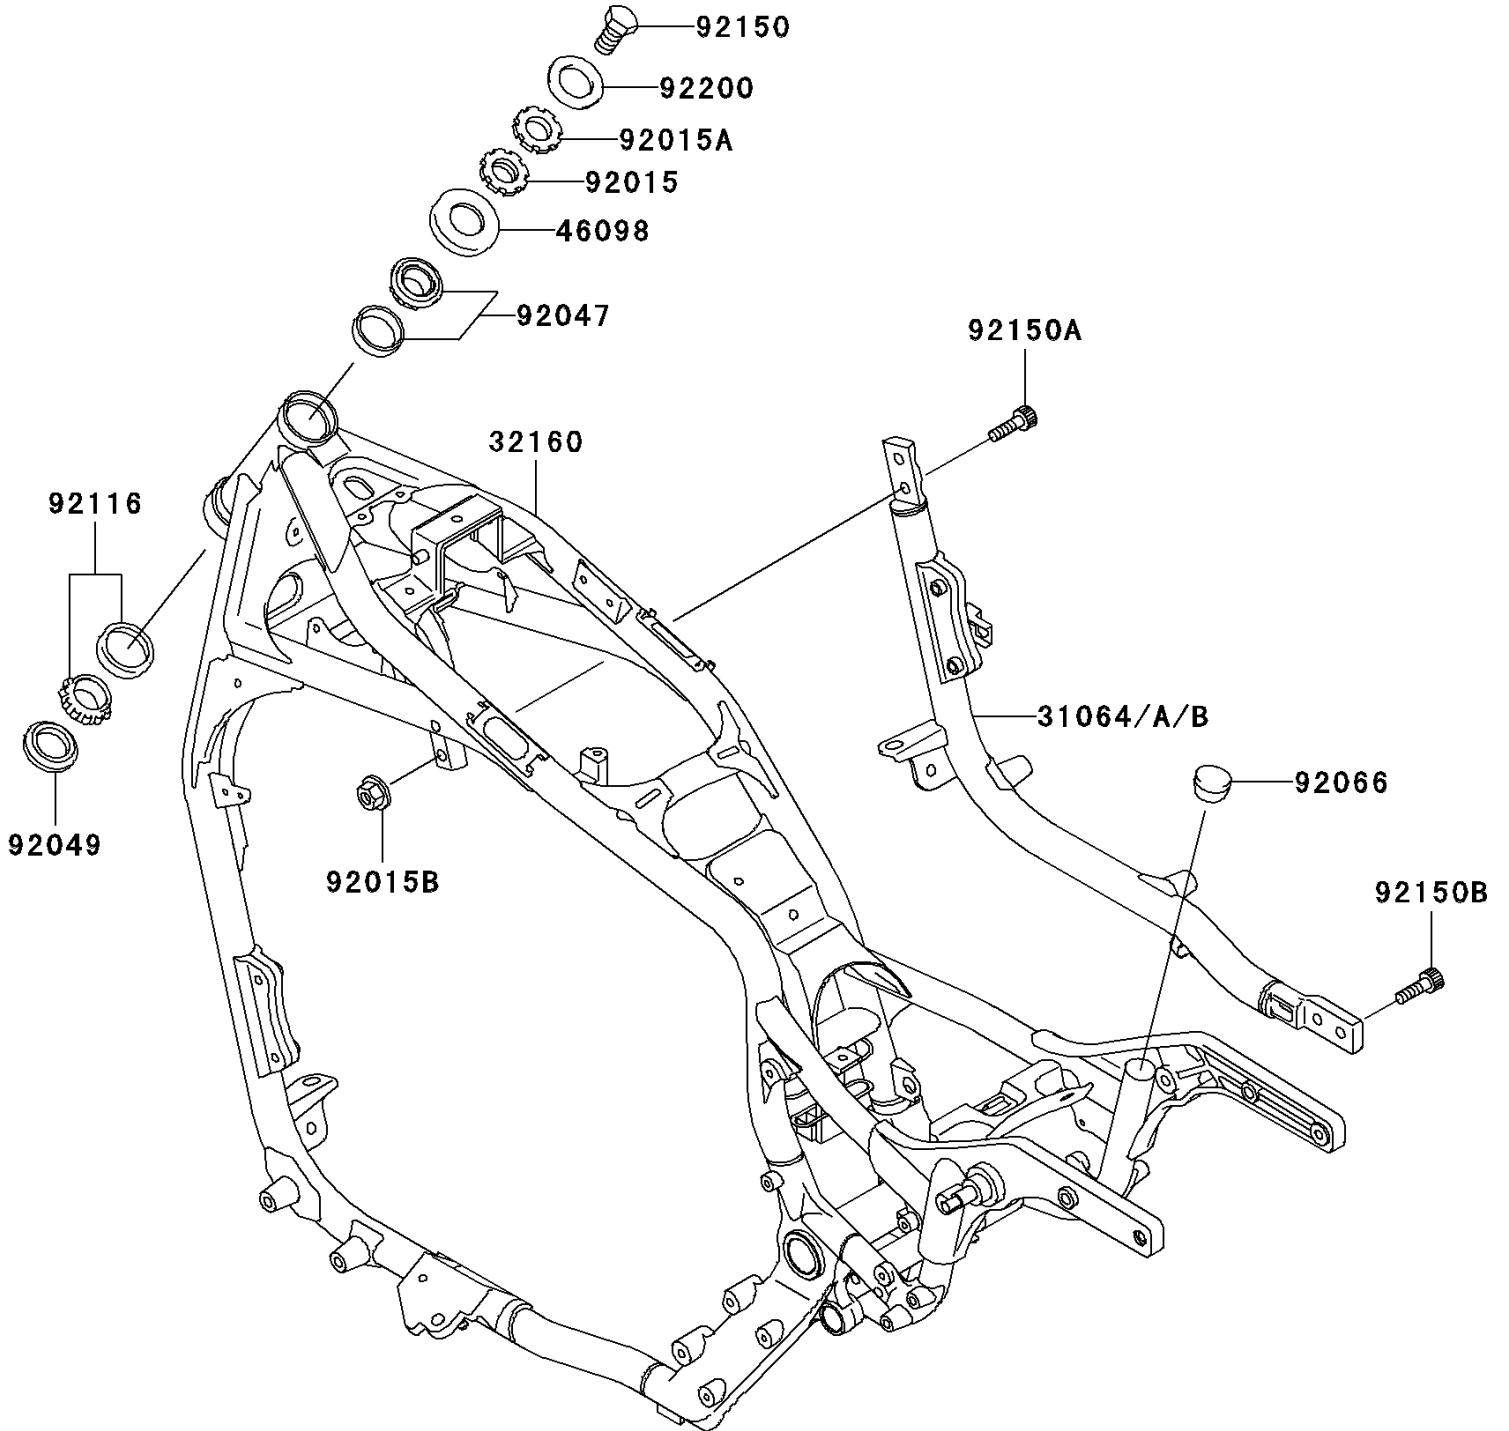

1999 Vulcan 1500 Classic PARTS DIAGRAM

Frame

F2120

1999 Vulcan 1500 Classic PARTS LIST

Frame

ITEM NAME	PART NUMBER	QUANTITY
PIPE-COMP,DOWNTUBU,RH (Ref # 31064)	31064-1220	1
FRAME-COMP (Ref # 32160)	32160-1577	1
CAP,STEERING STEM (Ref # 46098)	46098-017	1
NUT,25MM,T=10 (Ref # 92015)	92015-1377	1
NUT,25MM,T=6 (Ref # 92015A)	92015-1378	1
NUT,FLANGED,10MM (Ref # 92015B)	92015-1727	2
RACE,ROLLER,32005JR RS (Ref # 92047)	92047-017	1
SEAL-OIL,XMHE36X52X4J (Ref # 92049)	92049-1162	1
PLUG (Ref # 92066)	92066-1444	2
BEARING-ROLLER,HR320/28XJ (Ref # 92116)	92116-1009	1
BOLT,14X25 (Ref # 92150)	92150-1672	1
BOLT,SOCKET,10X30 (Ref # 92150A)	92150-1690	2
BOLT,SOCKET,10X23 (Ref # 92150B)	92150-1942	2
WASHER (Ref # 92200)	92200-1140	1