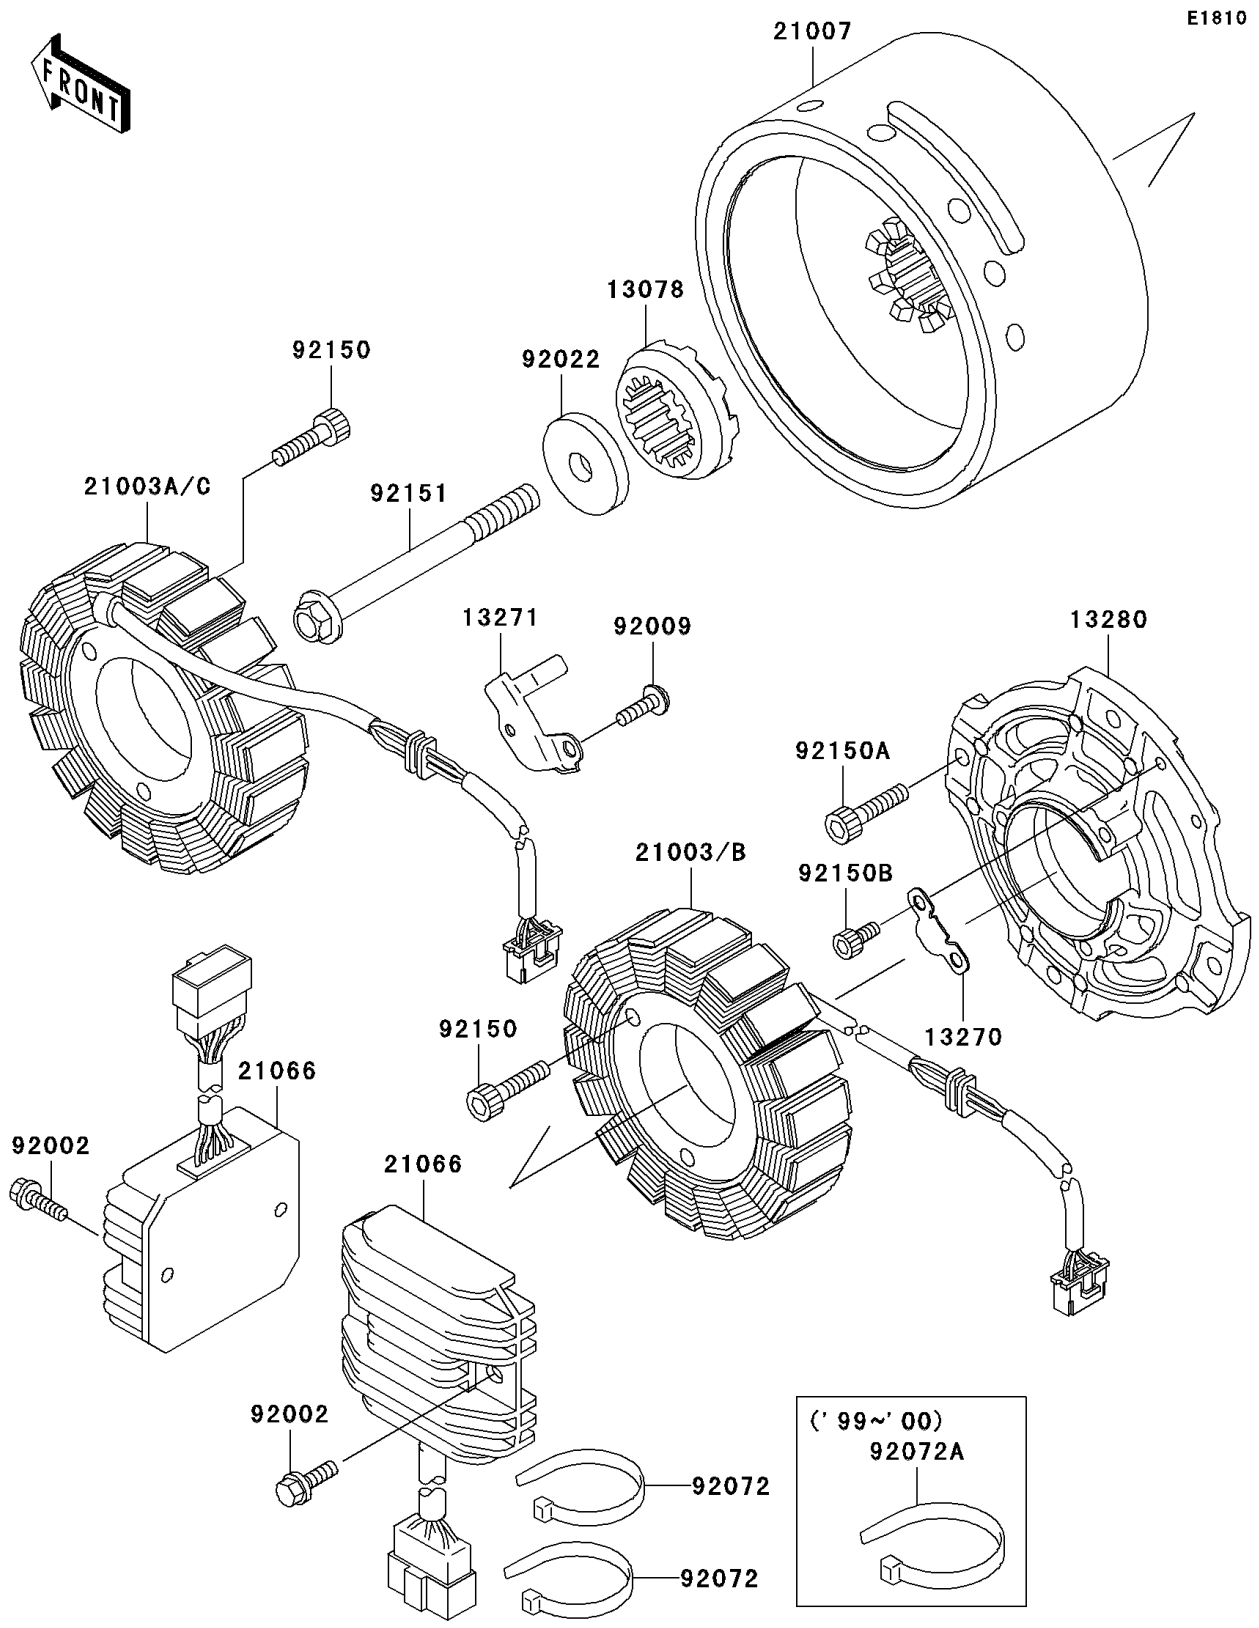

2001 Vulcan 1500 Classic PARTS DIAGRAM

Generator

2001 Vulcan 1500 Classic PARTS LIST

Generator

ITEM NAME	PART NUMBER	QUANTITY
RATCHET (Ref # 13078)	13078-1066	1
PLATE (Ref # 13270)	13270-1925	1
PLATE (Ref # 13271)	13271-1325	1
HOLDER (Ref # 13280)	13280-1069	1
STATOR,INNER (Ref # 21003B)	21003-1372	1
STATOR,OUTER (Ref # 21003C)	21003-1373	1
ROTOR (Ref # 21007)	21007-1369	1
REGULATOR-VOLTAGE (Ref # 21066)	21066-1106	2
BOLT,6X25 (Ref # 92002)	92002-1086	4
SCREW (Ref # 92009)	92009-1768	1
WASHER,GENERATOR (Ref # 92022)	92022-1904	1
BAND,L=202 (Ref # 92072)	92072-1195	2
BOLT,SOCKET,6X35 (Ref # 92150)	92150-1484	6
BOLT,SOCKET,6X22 (Ref # 92150A)	92150-1654	4
BOLT,5X8 (Ref # 92150B)	92150-1955	2
BOLT,12X120 (Ref # 92151)	92151-1386	1