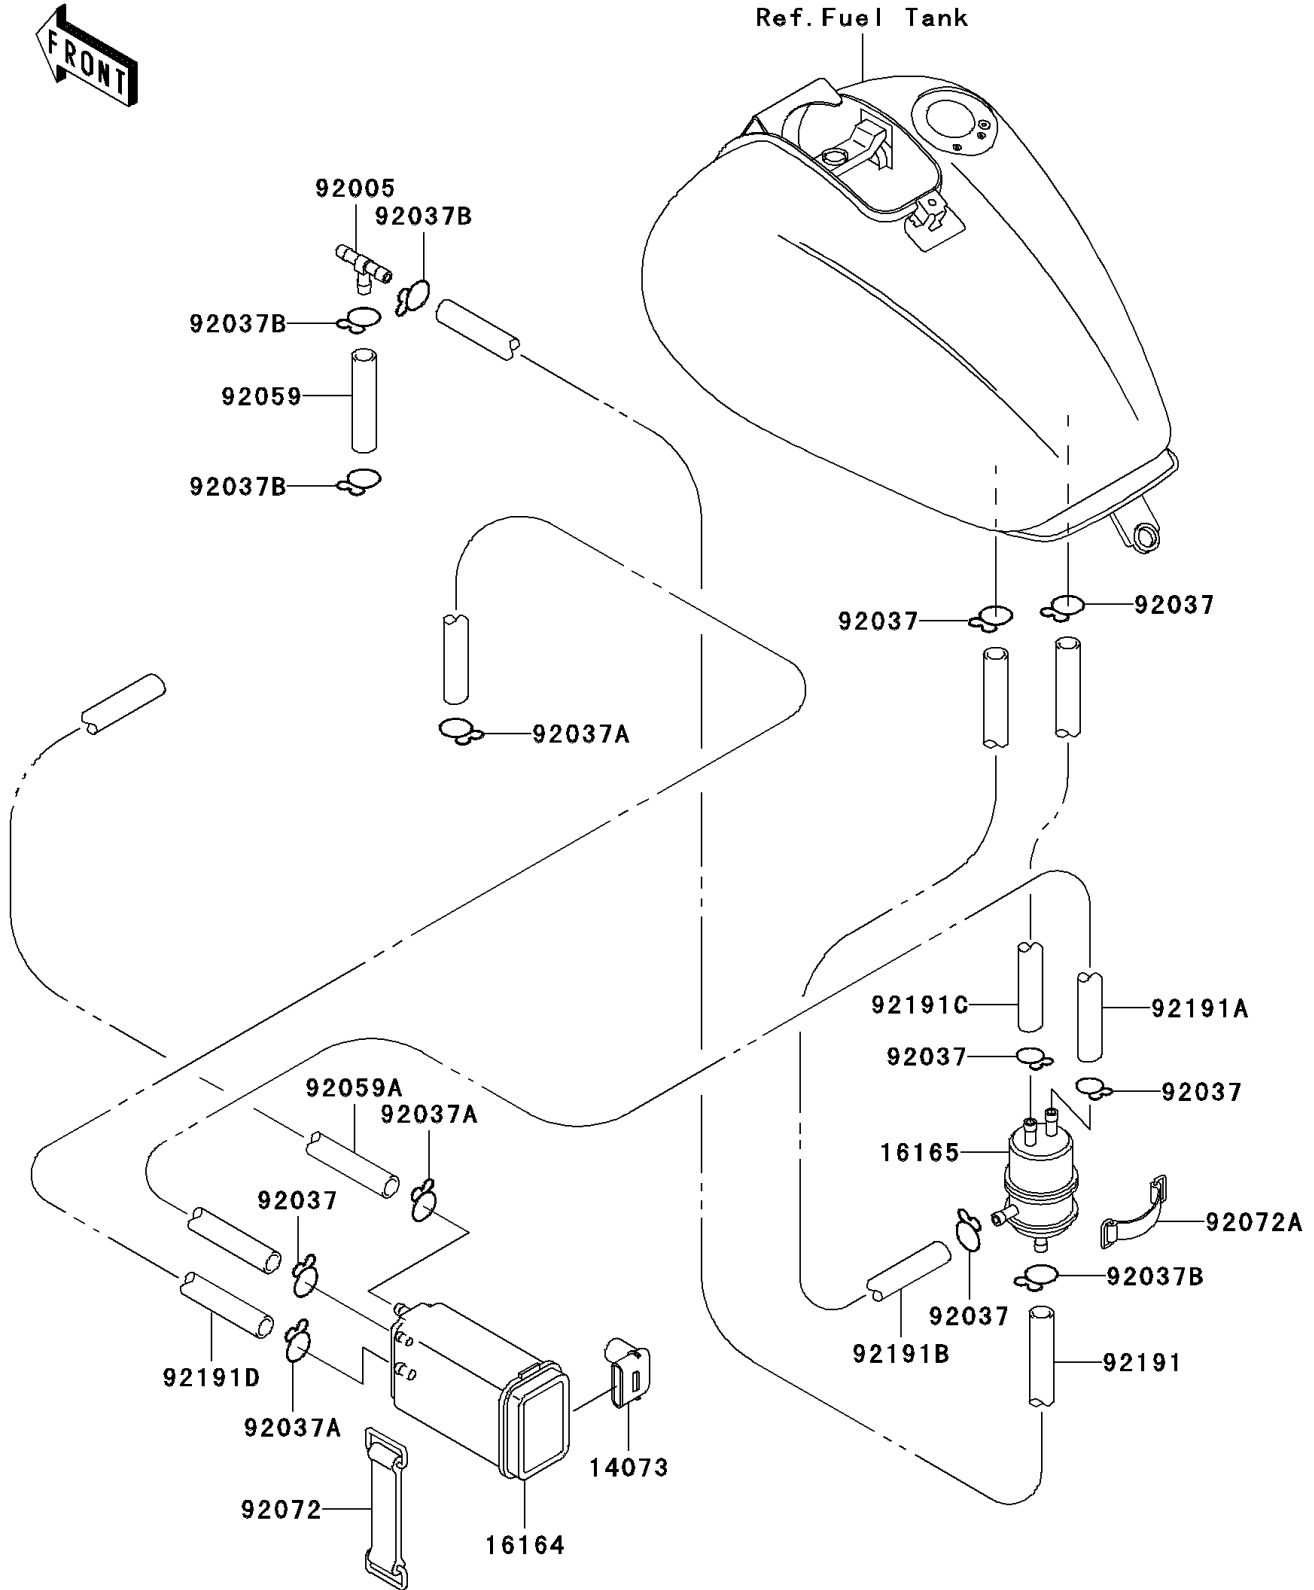

2001 Vulcan 1500 Classic PARTS DIAGRAM

Fuel Evaporative System(CA)

E1650

2001 Vulcan 1500 Classic PARTS LIST

Fuel Evaporative System(CA)

ITEM NAME	PART NUMBER	QUANTITY
DUCT,CANISTER (Ref # 14073)	14073-1219	1
CANISTER (Ref # 16164)	16164-1070	1
SEPARATOR (Ref # 16165)	16165-1001	1
FITTING,TUBE,T-TYPE (Ref # 92005)	92005-1017	1
CLAMP,TUBE (Ref # 92037)	92037-010	6
CLAMP,HOSE (Ref # 92037A)	92037-1104	3
CLAMP (Ref # 92037B)	92037-1712	4
TUBE,4X9X50 (Ref # 92059)	92059-1193	1
TUBE,7X12X740,GREEN (Ref # 92059A)	92059-1398	1
BAND,L=150 (Ref # 92072)	92072-1188	1
BAND,L=50 (Ref # 92072A)	92072-1419	1
TUBE,WHITE (Ref # 92191)	92191-1062	1
TUBE,5X8X232,BLUE (Ref # 92191A)	92191-1070	1
TUBE,TANK-SEPARATOR,RED (Ref # 92191B)	92191-1120	1
TUBE,TANK-SEPARATOR,BLUE (Ref # 92191C)	92191-1121	1
TUBE,L=520,YELLOW (Ref # 92191D)	92191-1267	1