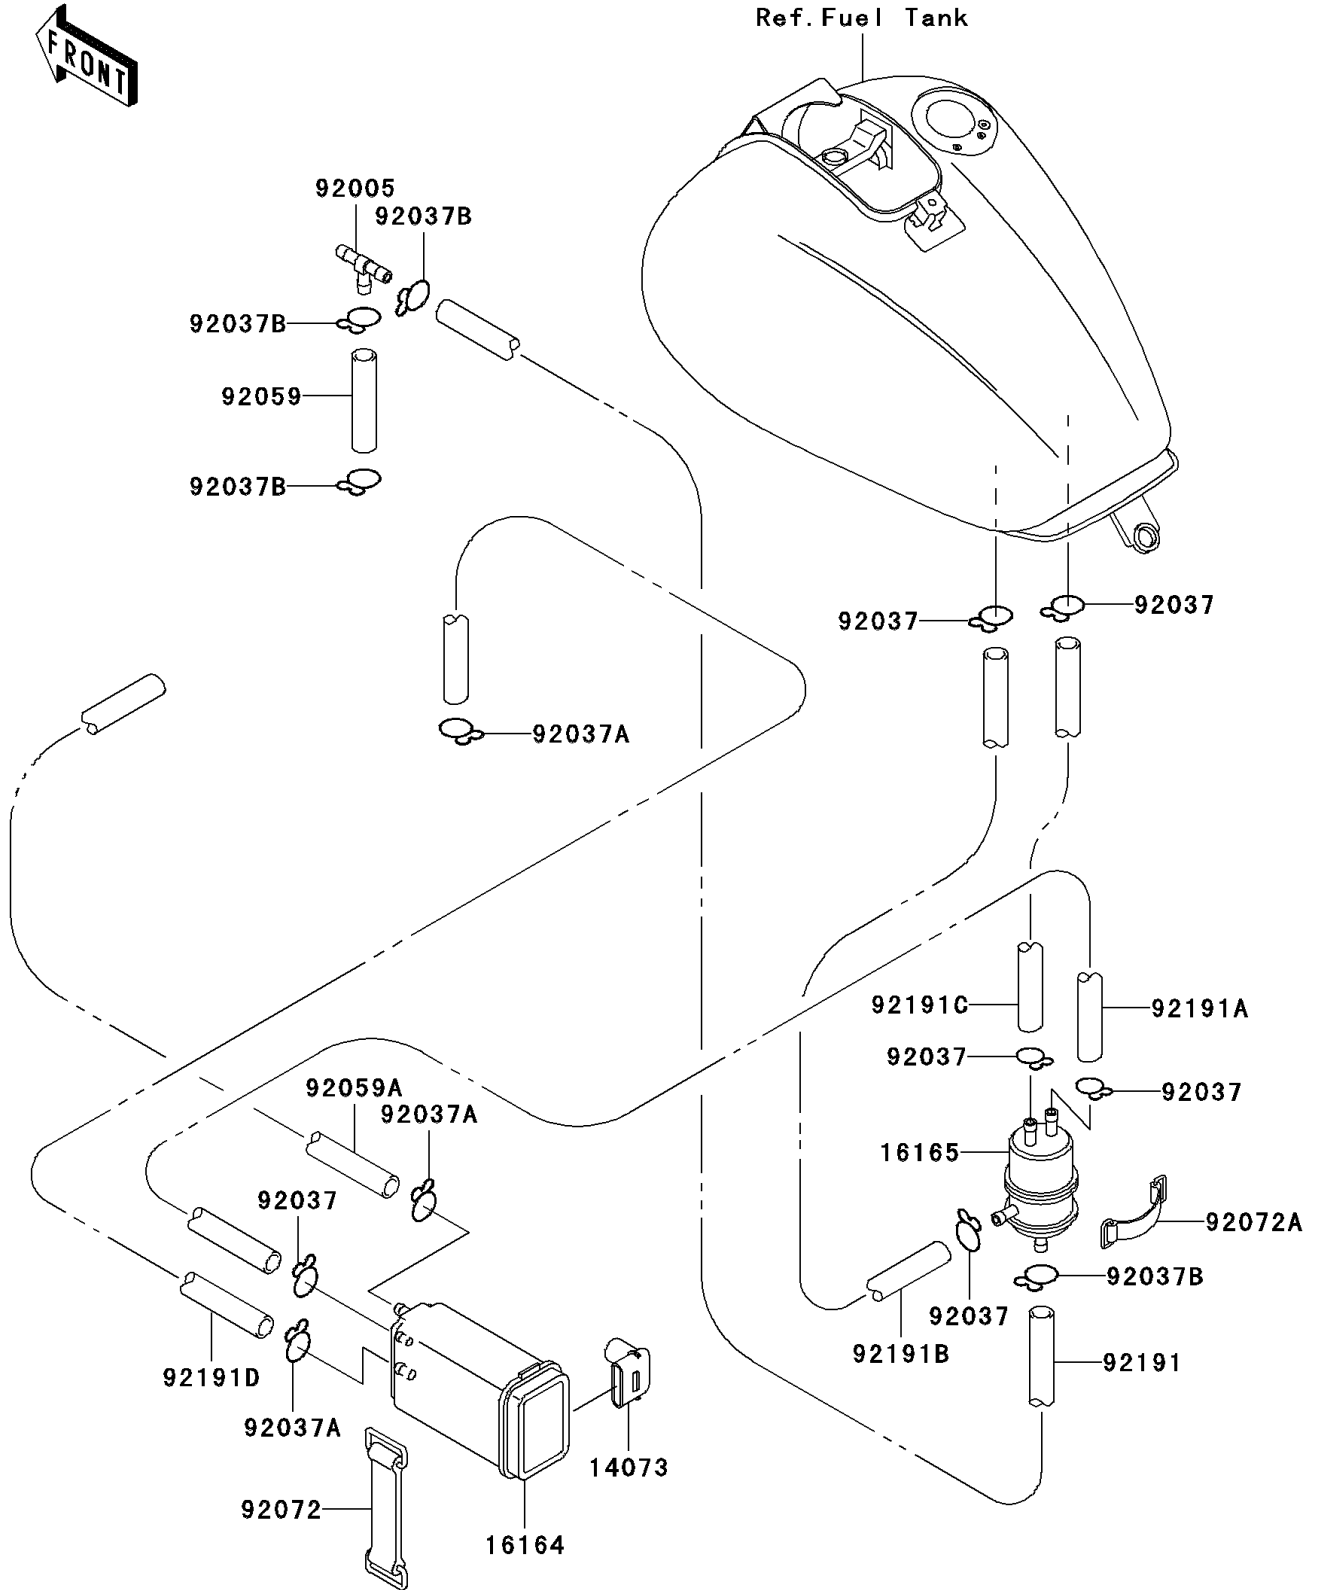

2001 Vulcan 1500 Classic PARTS DIAGRAM

Fuel Evaporative System(CA)

E1650

2001 Vulcan 1500 Classic PARTS LIST

Fuel Evaporative System(CA)

ITEM NAME	PART NUMBER	QUANTITY
DUCT,CANISTER (Ref # 14073)	14073-1219	1
CANISTER (Ref # 16164)	16164-1070	1
SEPARATOR (Ref # 16165)	16165-1001	1
FITTING,TUBE,T-TYPE (Ref # 92005)	92005-1017	1
CLAMP,TUBE (Ref # 92037)	92037-010	6
CLAMP,HOSE (Ref # 92037A)	92037-1104	3
CLAMP (Ref # 92037B)	92037-1712	4
TUBE,4X9X50 (Ref # 92059)	92059-1193	1
TUBE,7X12X740,GREEN (Ref # 92059A)	92059-1398	1
BAND,L=150 (Ref # 92072)	92072-1188	1
BAND,L=50 (Ref # 92072A)	92072-1419	1
TUBE,WHITE (Ref # 92191)	92191-1062	1
TUBE,5X8X232,BLUE (Ref # 92191A)	92191-1070	1
TUBE,TANK-SEPARATOR,RED (Ref # 92191B)	92191-1120	1
TUBE,TANK-SEPARATOR,BLUE (Ref # 92191C)	92191-1121	1
TUBE,L=520,YELLOW (Ref # 92191D)	92191-1267	1