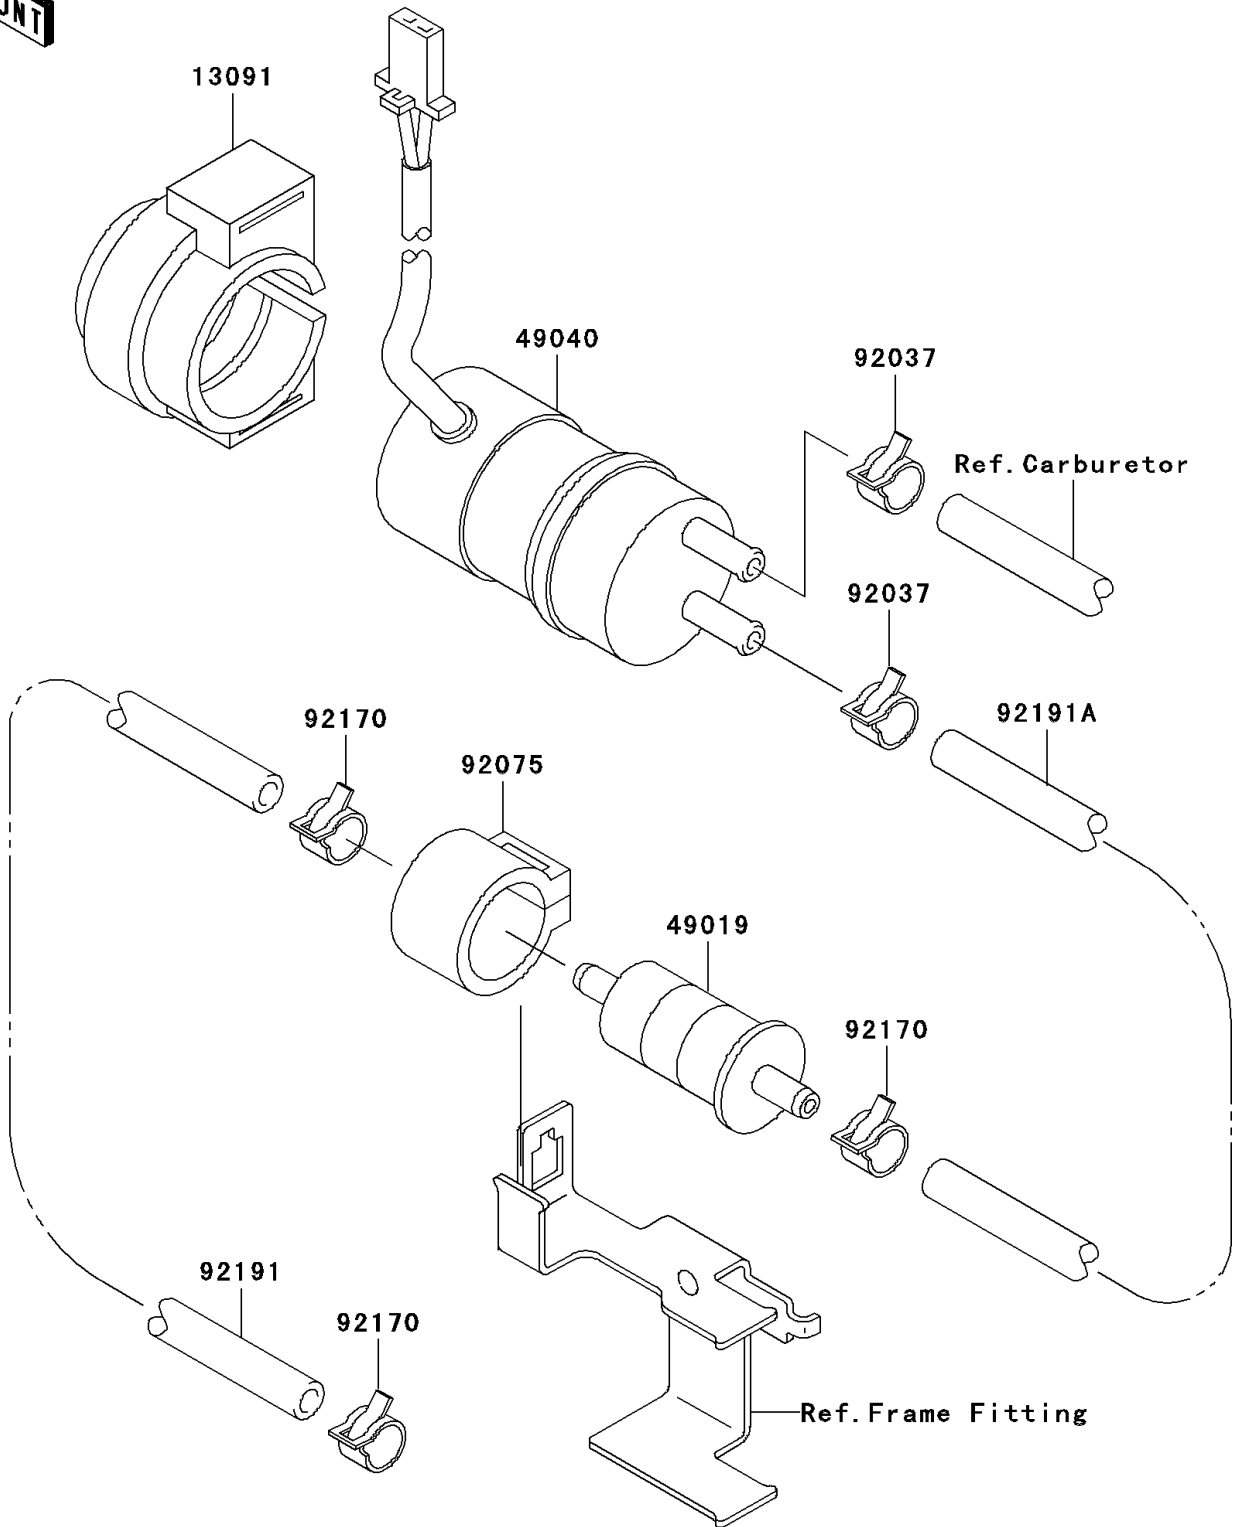

# 2001 Vulcan 1500 Classic PARTS DIAGRAM

Fuel Pump

E1520

## 2001 Vulcan 1500 Classic PARTS LIST

### Fuel Pump

ITEM NAME	PART NUMBER	QUANTITY
HOLDER (Ref # 13091)	13091-1512	1
FILTER-FUEL (Ref # 49019)	49019-1055	1
PUMP-FUEL (Ref # 49040)	49040-1063	1
CLAMP,TUBE (Ref # 92037)	92037-1505	2
DAMPER,FUEL FILTER (Ref # 92075)	92075-1853	1
CLAMP (Ref # 92170)	92170-1492	3
TUBE,FUEL TAP-FILTER (Ref # 92191)	92191-1055	1
TUBE,FILTER-PUMP (Ref # 92191A)	92191-1058	1