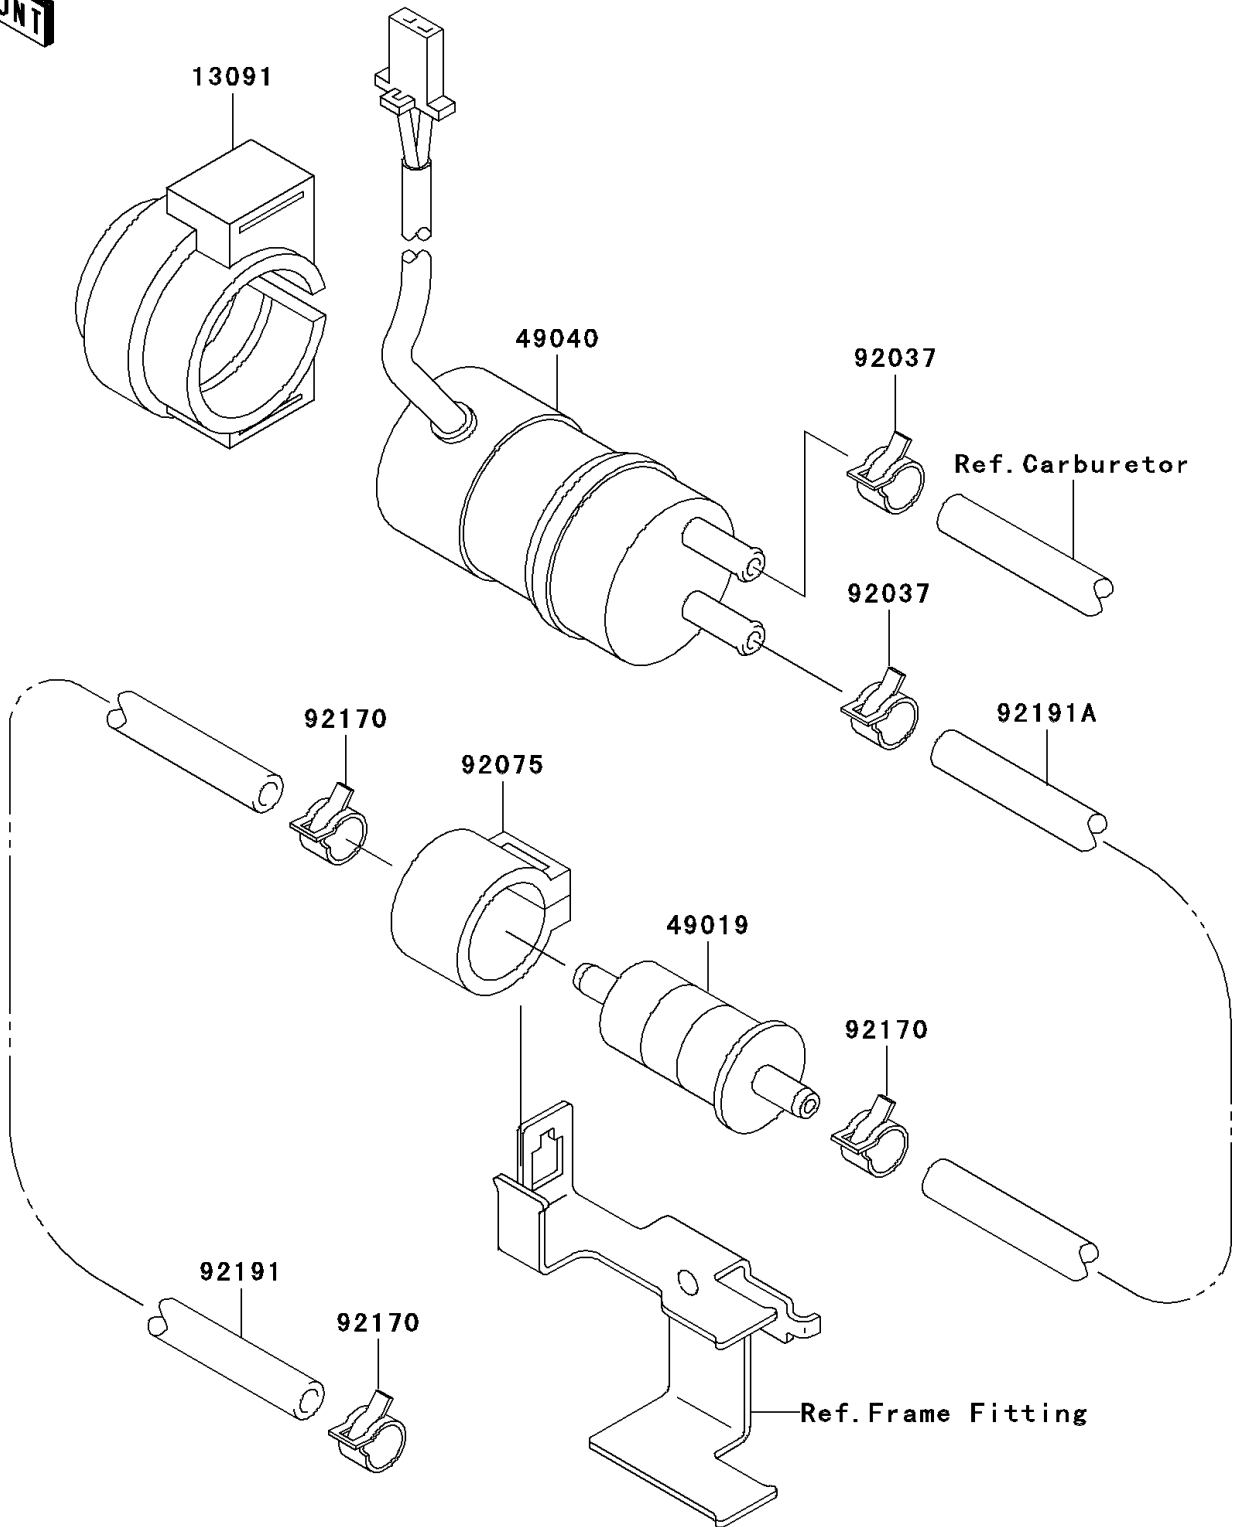

# 1999 Vulcan 1500 Classic PARTS DIAGRAM

Fuel Pump

E1520

# 1999 Vulcan 1500 Classic PARTS LIST

## Fuel Pump

ITEM NAME	PART NUMBER	QUANTITY
HOLDER (Ref # 13091)	13091-1512	1
FILTER-FUEL (Ref # 49019)	49019-1055	1
PUMP-FUEL (Ref # 49040)	49040-1063	1
CLAMP,TUBE (Ref # 92037)	92037-1505	2
DAMPER,FUEL FILTER (Ref # 92075)	92075-1853	1
CLAMP (Ref # 92170)	92170-1492	3
TUBE,FUEL TAP-FILTER (Ref # 92191)	92191-1055	1
TUBE,FILTER-PUMP (Ref # 92191A)	92191-1058	1