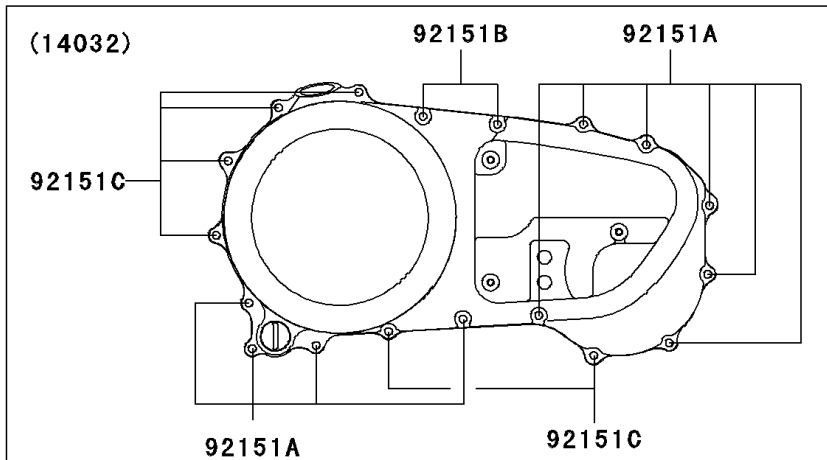

2001 Vulcan 1500 Classic PARTS DIAGRAM

Right Engine Cover(s)

2001 Vulcan 1500 Classic PARTS LIST

Right Engine Cover(s)

ITEM NAME	PART NUMBER	QUANTITY
SCREW-CSK-CROS,6X12 (Ref # 221)	221B0612	2
BRACKET (Ref # 11049)	11049-1789	1
GASKET,WATER PUMP COVER (Ref # 11060)	11060-1124	1
GASKET,CLUTCH COVER (Ref # 11061)	11061-1081	1
PLATE (Ref # 13270)	13270-1592	1
COVER-CLUTCH (Ref # 14032)	14032-1493	1
COVER,CLUTCH OUTER (Ref # 14090)	14090-1678	1
COVER,WATER PUMP (Ref # 14090A)	14090-1932	1
CAP-OIL FILLER (Ref # 16115)	16115-1063	1
GAUGE,OIL LEVEL (Ref # 52005)	52005-1009	1
LABEL-MANUAL,OIL CAPACITY (Ref # 56033)	56033-1156	1
WASHER,6.1X12X1 (Ref # 92022)	92022-077	4
PIN,6.2X8X14 (Ref # 92043)	92043-1263	4
BEARING-NEEDLE,HK1212 (Ref # 92046)	92046-1163	1
RING-O,31.7X2.4 (Ref # 92055)	92055-049	1
DAMPER (Ref # 92075)	92075-1855	3
DAMPER (Ref # 92075A)	92075-1856	3
DAMPER (Ref # 92075B)	92075-1905	1
BOLT,6X30 (Ref # 92150)	92150-1021	4
BOLT,6X10 (Ref # 92151)	92151-1064	5
BOLT,6X25 (Ref # 92151A)	92151-1130	10
BOLT,6X30 (Ref # 92151B)	92151-1134	2
BOLT,6X35 (Ref # 92151C)	92151-1135	6
BOLT,L=22.5 (Ref # 92151D)	92151-1273	3
DAMPER (Ref # 92160)	92160-1716	1
DAMPER (Ref # 92161)	92161-1139	1
CLAMP,METER HARNESS (Ref # 92170)	92170-1804	1