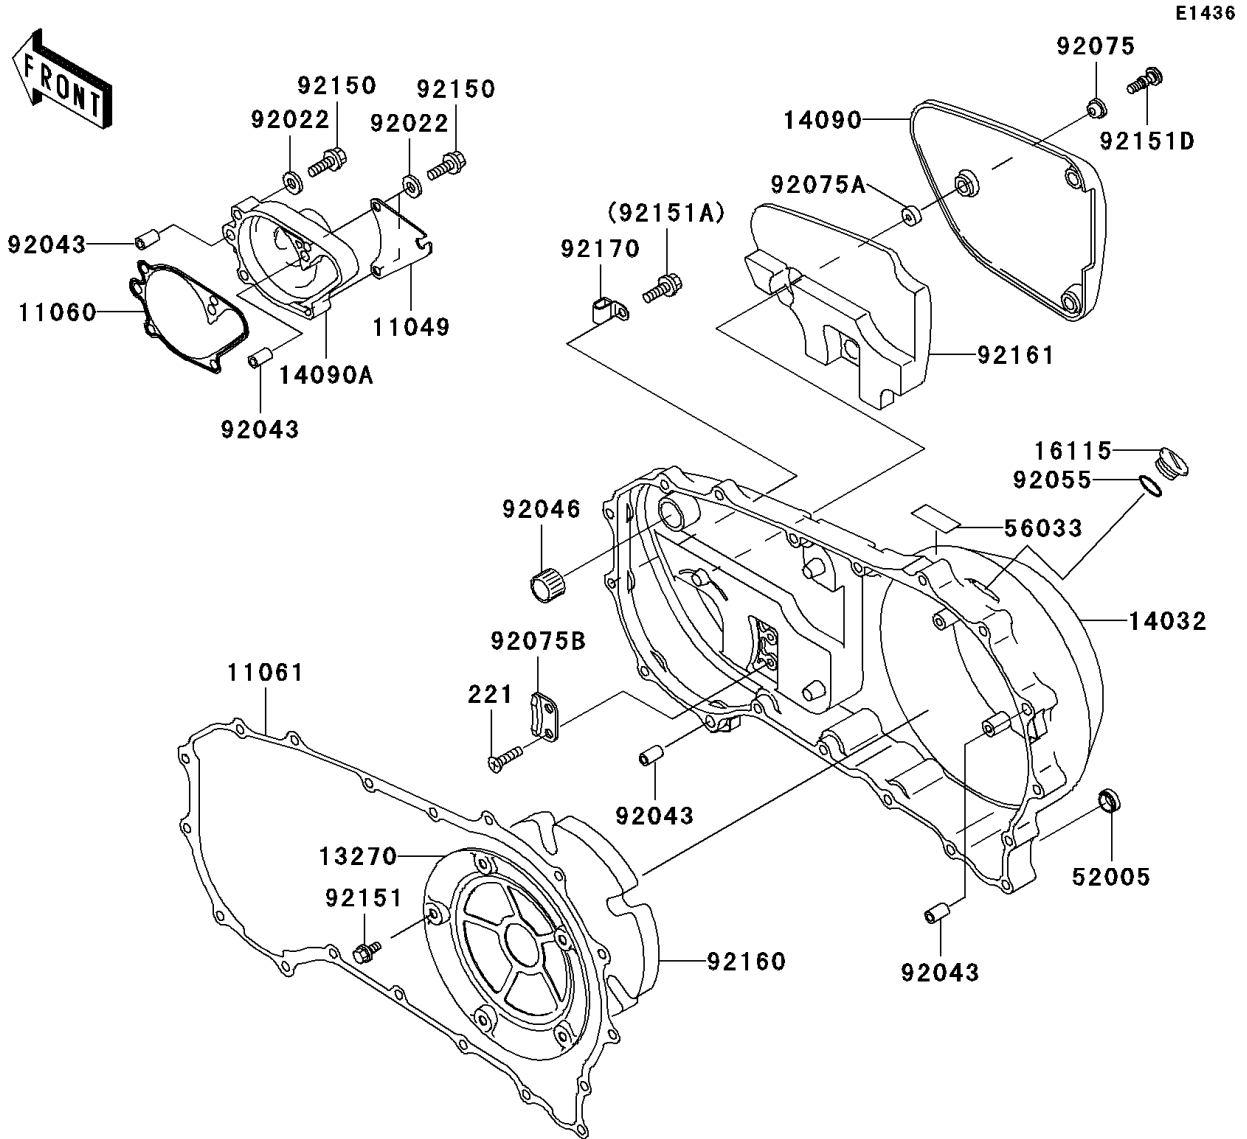

2001 Vulcan 1500 Classic PARTS DIAGRAM

Right Engine Cover(s)

2001 Vulcan 1500 Classic PARTS LIST

Right Engine Cover(s)

ITEM NAME	PART NUMBER	QUANTITY
SCREW-CSK-CROS,6X12 (Ref # 221)	221B0612	2
BRACKET (Ref # 11049)	11049-1789	1
GASKET,WATER PUMP COVER (Ref # 11060)	11060-1124	1
GASKET,CLUTCH COVER (Ref # 11061)	11061-1081	1
PLATE (Ref # 13270)	13270-1592	1
COVER-CLUTCH (Ref # 14032)	14032-1493	1
COVER,CLUTCH OUTER (Ref # 14090)	14090-1678	1
COVER,WATER PUMP (Ref # 14090A)	14090-1932	1
CAP-OIL FILLER (Ref # 16115)	16115-1063	1
GAUGE,OIL LEVEL (Ref # 52005)	52005-1009	1
LABEL-MANUAL,OIL CAPACITY (Ref # 56033)	56033-1156	1
WASHER,6.1X12X1 (Ref # 92022)	92022-077	4
PIN,6.2X8X14 (Ref # 92043)	92043-1263	4
BEARING-NEEDLE,HK1212 (Ref # 92046)	92046-1163	1
RING-O,31.7X2.4 (Ref # 92055)	92055-049	1
DAMPER (Ref # 92075)	92075-1855	3
DAMPER (Ref # 92075A)	92075-1856	3
DAMPER (Ref # 92075B)	92075-1905	1
BOLT,6X30 (Ref # 92150)	92150-1021	4
BOLT,6X10 (Ref # 92151)	92151-1064	5
BOLT,6X25 (Ref # 92151A)	92151-1130	10
BOLT,6X30 (Ref # 92151B)	92151-1134	2
BOLT,6X35 (Ref # 92151C)	92151-1135	6
BOLT,L=22.5 (Ref # 92151D)	92151-1273	3
DAMPER (Ref # 92160)	92160-1716	1
DAMPER (Ref # 92161)	92161-1139	1
CLAMP,METER HARNESS (Ref # 92170)	92170-1804	1