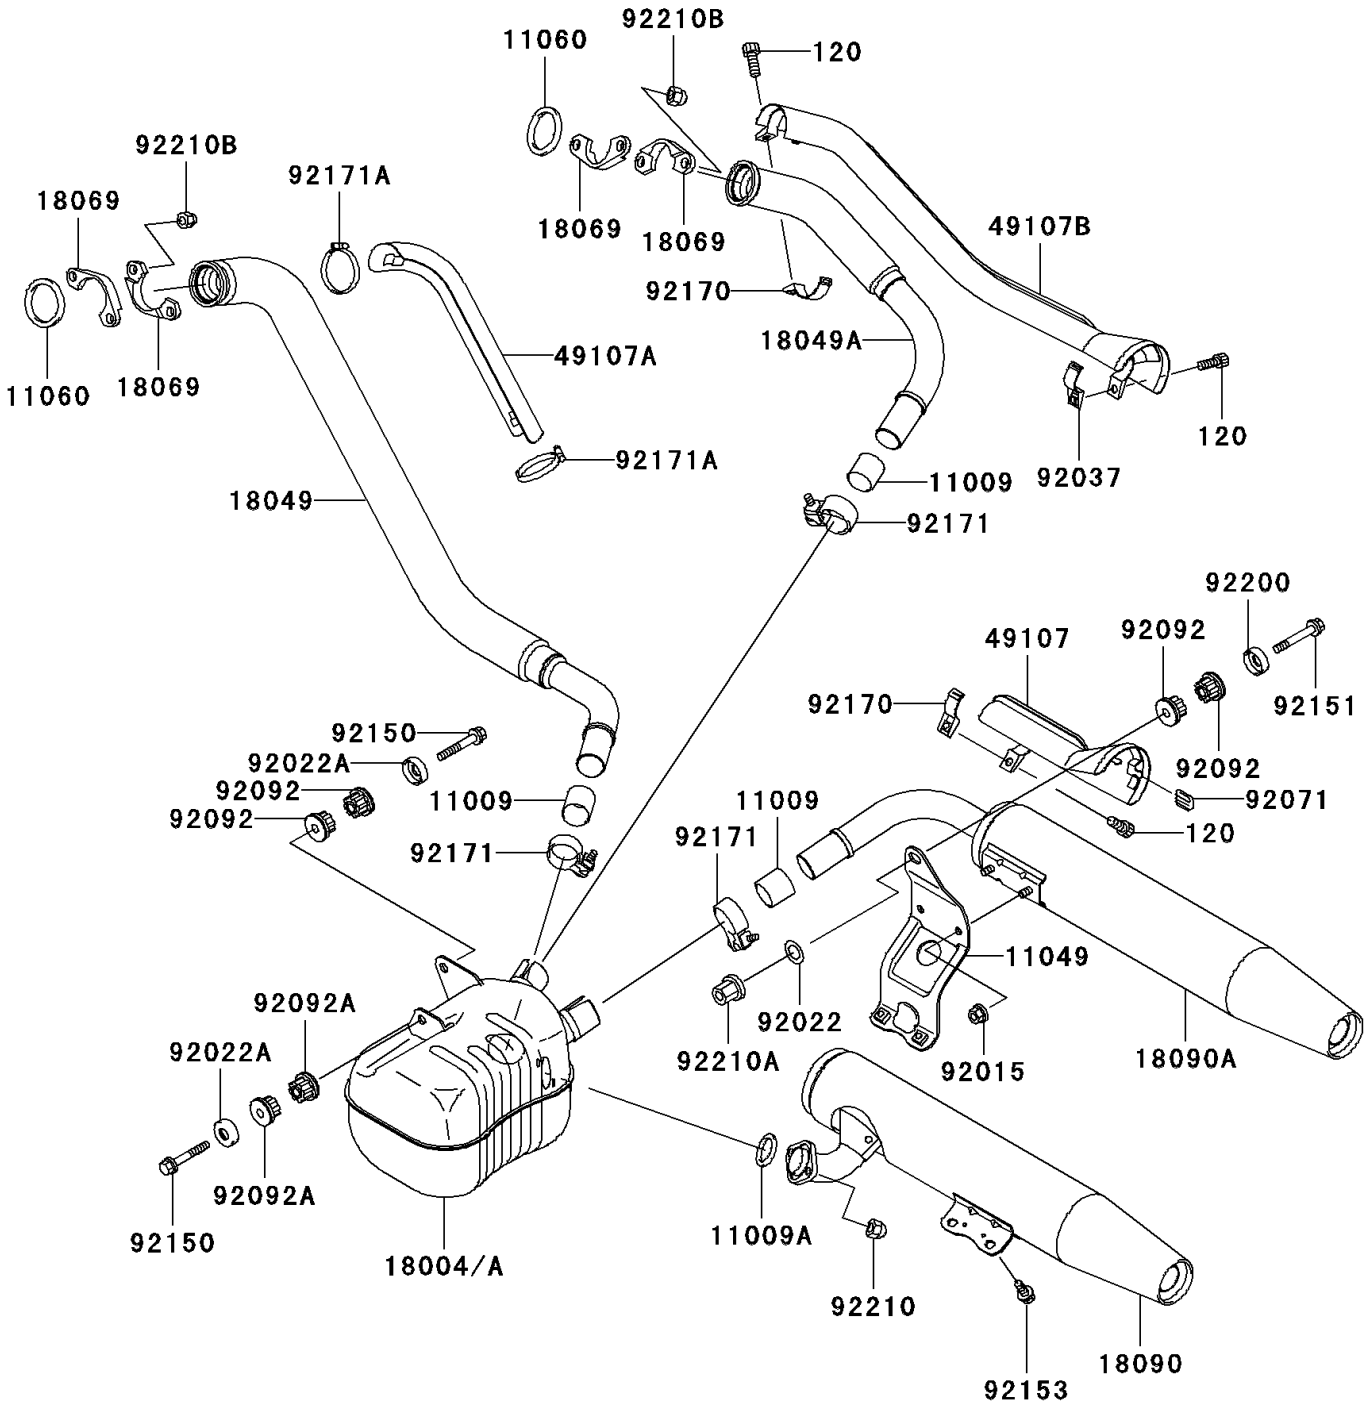

2001 Vulcan 1500 Classic PARTS DIAGRAM

Muffler(s)

E1140

2001 Vulcan 1500 Classic PARTS LIST

Muffler(s)

ITEM NAME	PART NUMBER	QUANTITY
BOLT-SOCKET (Ref # 120)	120Z0620	3
GASKET,MUFFLER CONNECTING (Ref # 11009)	11009-1865	3
GASKET,EXHAUST HOLDER (Ref # 11009A)	11009-1894	1
BRACKET,MUFFLER (Ref # 11049)	11049-1540	1
GASKET,EXHAUST PIPE (Ref # 11060)	11060-1119	2
PIPE-EXHAUST,FR (Ref # 18049)	18049-1887	1
PIPE-EXHAUST,RR (Ref # 18049A)	18049-1888	1
HOLDER-EXHAUST PIPE (Ref # 18069)	18069-1161	4
BODY-COMP-MUFFLER,FR,LWR (Ref # 18090)	18090-1652	1
BODY-COMP-MUFFLER,RR,UPP (Ref # 18090A)	18090-1653	1
COVER-EXHAUST PIPE,MUFFLER,RH (Ref # 49107)	49107-1103	1
COVER-EXHAUST PIPE (Ref # 49107A)	49107-1115	1
COVER-EXHAUST PIPE,RR (Ref # 49107B)	49107-1156	1
NUT,8MM (Ref # 92015)	92015-1936	2
WASHER,10.5X26X2.3 (Ref # 92022)	92022-044	1
WASHER,10.5X30X2.3,BLACK (Ref # 92022A)	92022-1302	2
CLAMP,EXHAUST PIPE COVER (Ref # 92037)	92037-1613	1
GROMMET (Ref # 92071)	92071-1226	2
BUSHING-RUBBER,MUFFLER (Ref # 92092)	92092-1013	4
BUSHING-RUBBER (Ref # 92092A)	92092-1081	2
BOLT,10X55 (Ref # 92150)	92150-1749	2
BOLT,FLANGED,10X57 (Ref # 92151)	92151-1332	1
BOLT,FLANGED,8X14 (Ref # 92153)	92153-0387	2
CLAMP (Ref # 92170)	92170-1645	2
CLAMP,CHAMBER-MUFFLER (Ref # 92171)	92171-0062	3
CLAMP (Ref # 92171A)	92171-0137	2
WASHER,10.5X36X2 (Ref # 92200)	92200-1664	1
NUT,8MM (Ref # 92210)	92210-0076	2
NUT,CAP,10MM (Ref # 92210A)	92210-1121	1

2001 Vulcan 1500 Classic PARTS LIST

Muffler(s)

ITEM NAME	PART NUMBER	QUANTITY
NUT,CAP,8MM (Ref # 92210B)	92210-1132	4
CHAMBER-PREMUFFLER (Ref # 18004)	18004-1091	1
CHAMBER-PREMUFFLER (Ref # 18004A)	18004-1094	1