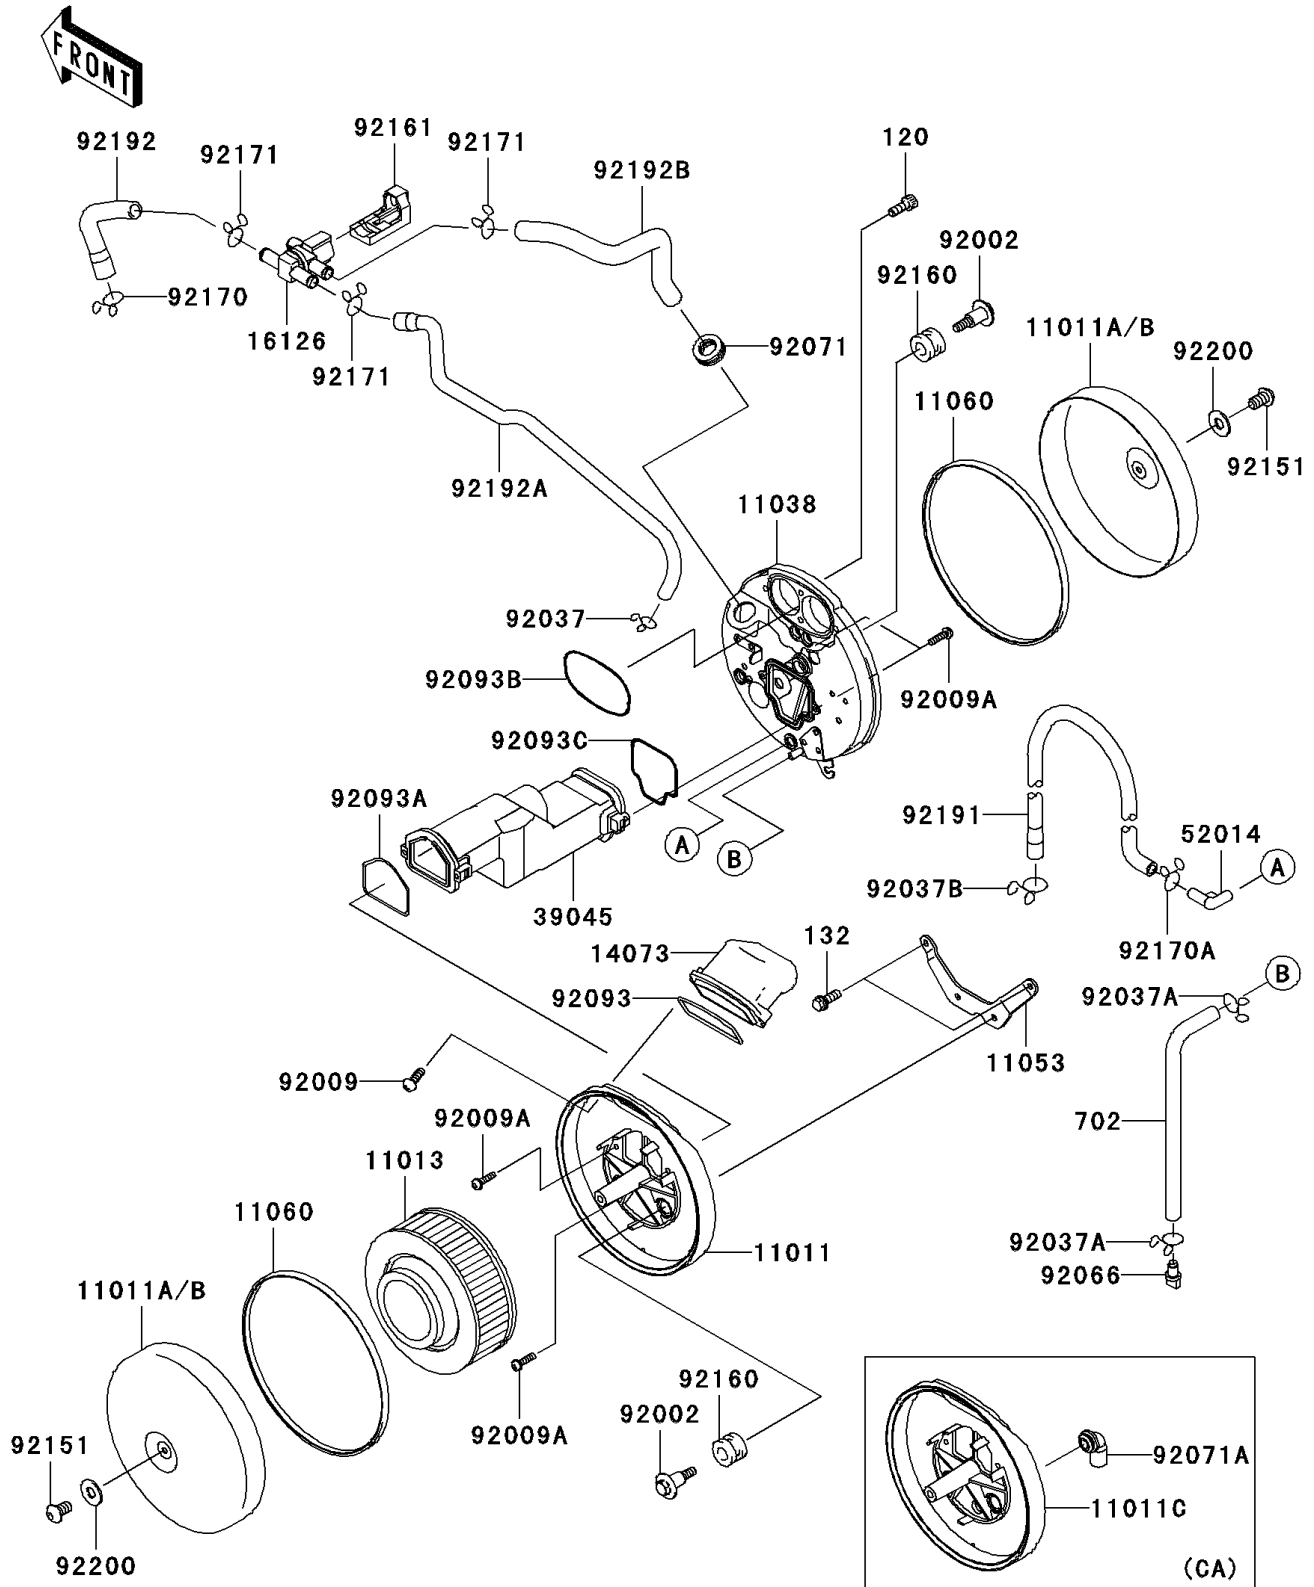

2008 Vulcan® 1600 Mean Streak® PARTS DIAGRAM

Air Cleaner

E1130

2008 Vulcan® 1600 Mean Streak® PARTS LIST

Air Cleaner

ITEM NAME	PART NUMBER	QUANTITY
ELEMENT-AIR FILTER (Ref # 11013)	11013-1248	1
CASE-ASSY-AIR FILTER,RH (Ref # 11038)	11038-0005	1
BRACKET (Ref # 11053)	11053-0231	1
GASKET,AIR FILTER CASE (Ref # 11060)	11060-1968	1
DUCT,AIR FILTER (Ref # 14073)	14073-1739	1
VALVE,AIR SWITCHING (Ref # 16126)	16126-1437	1
DUCT-ASSY,CENTER (Ref # 39045)	39045-0003	1
ELBOW (Ref # 52014)	52014-1083	1
BOLT,FLANGED,6X14X13.5 (Ref # 92002)	92002-1595	1
SCREW,TAPPING,5X16 (Ref # 92009)	92009-1264	1
SCREW,PAN-WP-CROS,5X20 (Ref # 92009A)	92009-1905	1
CLAMP (Ref # 92037)	92037-1468	1
CLAMP,TUBE (Ref # 92037A)	92037-147	1
CLAMP (Ref # 92037B)	92037-1593	1
PLUG,DRAIN (Ref # 92066)	92066-1211	1
GROMMET,AIR FILTER (Ref # 92071)	92071-1028	1
SEAL,AIR FILTER CASE (Ref # 92093)	92093-1408	1
SEAL,DUCT,LH (Ref # 92093A)	92093-1459	1
SEAL (Ref # 92093B)	92093-1485	1
SEAL,DUCT,RH (Ref # 92093C)	92093-1491	1
BOLT,8X14 (Ref # 92151)	92151-1438	1
DAMPER (Ref # 92160)	92160-1594	1
DAMPER (Ref # 92161)	92161-0309	1
CLAMP,TUBE (Ref # 92170)	92170-1445	1
CLAMP (Ref # 92170A)	92170-1695	1
CLAMP (Ref # 92171)	92171-0790	1
TUBE,BREATHER (Ref # 92191)	92191-1406	1
TUBE,FR HEAD-AIR SWITCH (Ref # 92192)	92192-0001	1
TUBE,RR HEAD-AIR SWITCH (Ref # 92192A)	92192-0002	1

2008 Vulcan® 1600 Mean Streak® PARTS LIST

Air Cleaner

ITEM NAME	PART NUMBER	QUANTITY
TUBE,AIR SWITCH-AIR CLEANER (Ref # 92192B)	92192-0003	1
BOLT-SOCKET,6X16 (Ref # 120)	120S0616	1
BOLT-FLANGED-SMALL,6X16 (Ref # 132)	132J0616	1
TUBE-RUBBER,7X10X230 (Ref # 702)	702A07230	1
WASHER,8.5X20X1.6 (Ref # 92200)	92200-1463	1
CASE-AIR FILTER,LH (Ref # 11011)	11011-0020	1
CASE-AIR FILTER,COVER (Ref # 11011A)	11011-0021	1
CASE-AIR FILTER (Ref # 11011B)	11011-0083	1
CASE-AIR FILTER,LH (Ref # 11011C)	11011-1601	1
GROMMET,AIR FILTER (Ref # 92071A)	92071-1114	1