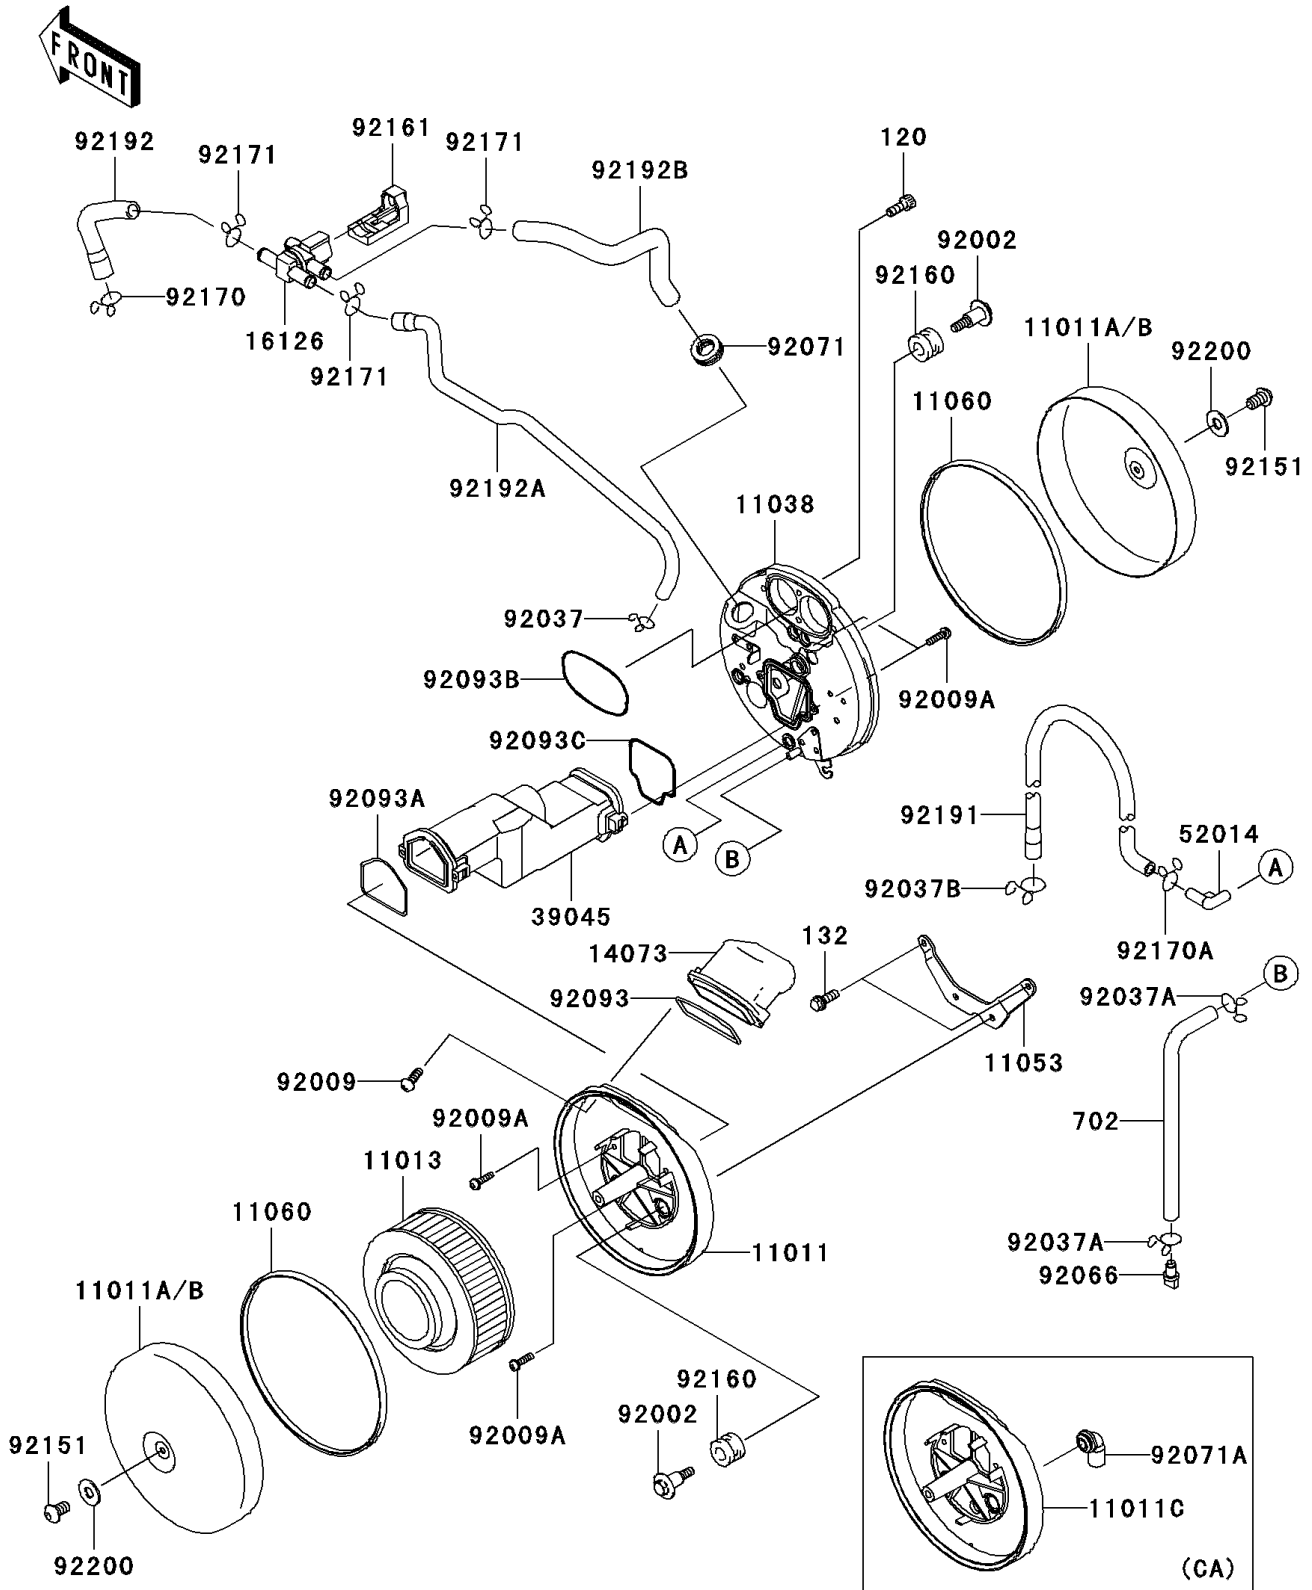

2006 Vulcan 1600 Mean Streak PARTS DIAGRAM

Air Cleaner

E1130

2006 Vulcan 1600 Mean Streak PARTS LIST

Air Cleaner

ITEM NAME	PART NUMBER	QUANTITY
CASE-AIR FILTER,COVER (Ref # 11011A)	11011-0021	2
ELEMENT-AIR FILTER (Ref # 11013)	11013-1248	1
CASE-ASSY-AIR FILTER,RH (Ref # 11038)	11038-0005	1
BRACKET (Ref # 11053)	11053-0231	1
GASKET,AIR FILTER CASE (Ref # 11060)	11060-1968	2
DUCT,AIR FILTER (Ref # 14073)	14073-1739	1
VALVE,AIR SWITCHING (Ref # 16126)	16126-1437	1
DUCT-ASSY,CENTER (Ref # 39045)	39045-0003	1
ELBOW (Ref # 52014)	52014-1083	1
BOLT,FLANGED,6X14X13.5 (Ref # 92002)	92002-1595	3
SCREW,TAPPING,5X16 (Ref # 92009)	92009-1264	2
SCREW,PAN-WP-CROS,5X20 (Ref # 92009A)	92009-1905	4
CLAMP (Ref # 92037)	92037-1468	1
CLAMP,TUBE (Ref # 92037A)	92037-147	2
CLAMP (Ref # 92037B)	92037-1593	1
PLUG,DRAIN (Ref # 92066)	92066-1211	1
GROMMET,AIR FILTER (Ref # 92071)	92071-1028	1
SEAL,AIR FILTER CASE (Ref # 92093)	92093-1408	1
SEAL,DUCT,LH (Ref # 92093A)	92093-1459	1
SEAL (Ref # 92093B)	92093-1485	1
SEAL,DUCT,RH (Ref # 92093C)	92093-1491	1
BOLT,8X14 (Ref # 92151)	92151-1438	2
DAMPER (Ref # 92160)	92160-1594	3
DAMPER (Ref # 92161)	92161-0309	1
CLAMP,TUBE (Ref # 92170)	92170-1445	1
CLAMP (Ref # 92170A)	92170-1695	1
CLAMP (Ref # 92171)	92171-0790	3
TUBE,BREATHER (Ref # 92191)	92191-1406	1
TUBE,FR HEAD-AIR SWITCH (Ref # 92192)	92192-0001	1

2006 Vulcan 1600 Mean Streak PARTS LIST

Air Cleaner

ITEM NAME	PART NUMBER	QUANTITY
TUBE,RR HEAD-AIR SWITCH (Ref # 92192A)	92192-0002	1
TUBE,AIR SWITCH-AIR CLEANER (Ref # 92192B)	92192-0003	1
BOLT-SOCKET,6X16 (Ref # 120)	120S0616	4
BOLT-FLANGED-SMALL,6X16 (Ref # 132)	132J0616	2
TUBE-RUBBER,7X10X230 (Ref # 702)	702A07230	1
WASHER,8.5X20X1.6 (Ref # 92200)	92200-1463	2
CASE-AIR FILTER,LH (Ref # 11011)	11011-0020	1
CASE-AIR FILTER,LH (Ref # 11011C)	11011-1601	1
GROMMET,AIR FILTER (Ref # 92071A)	92071-1114	1