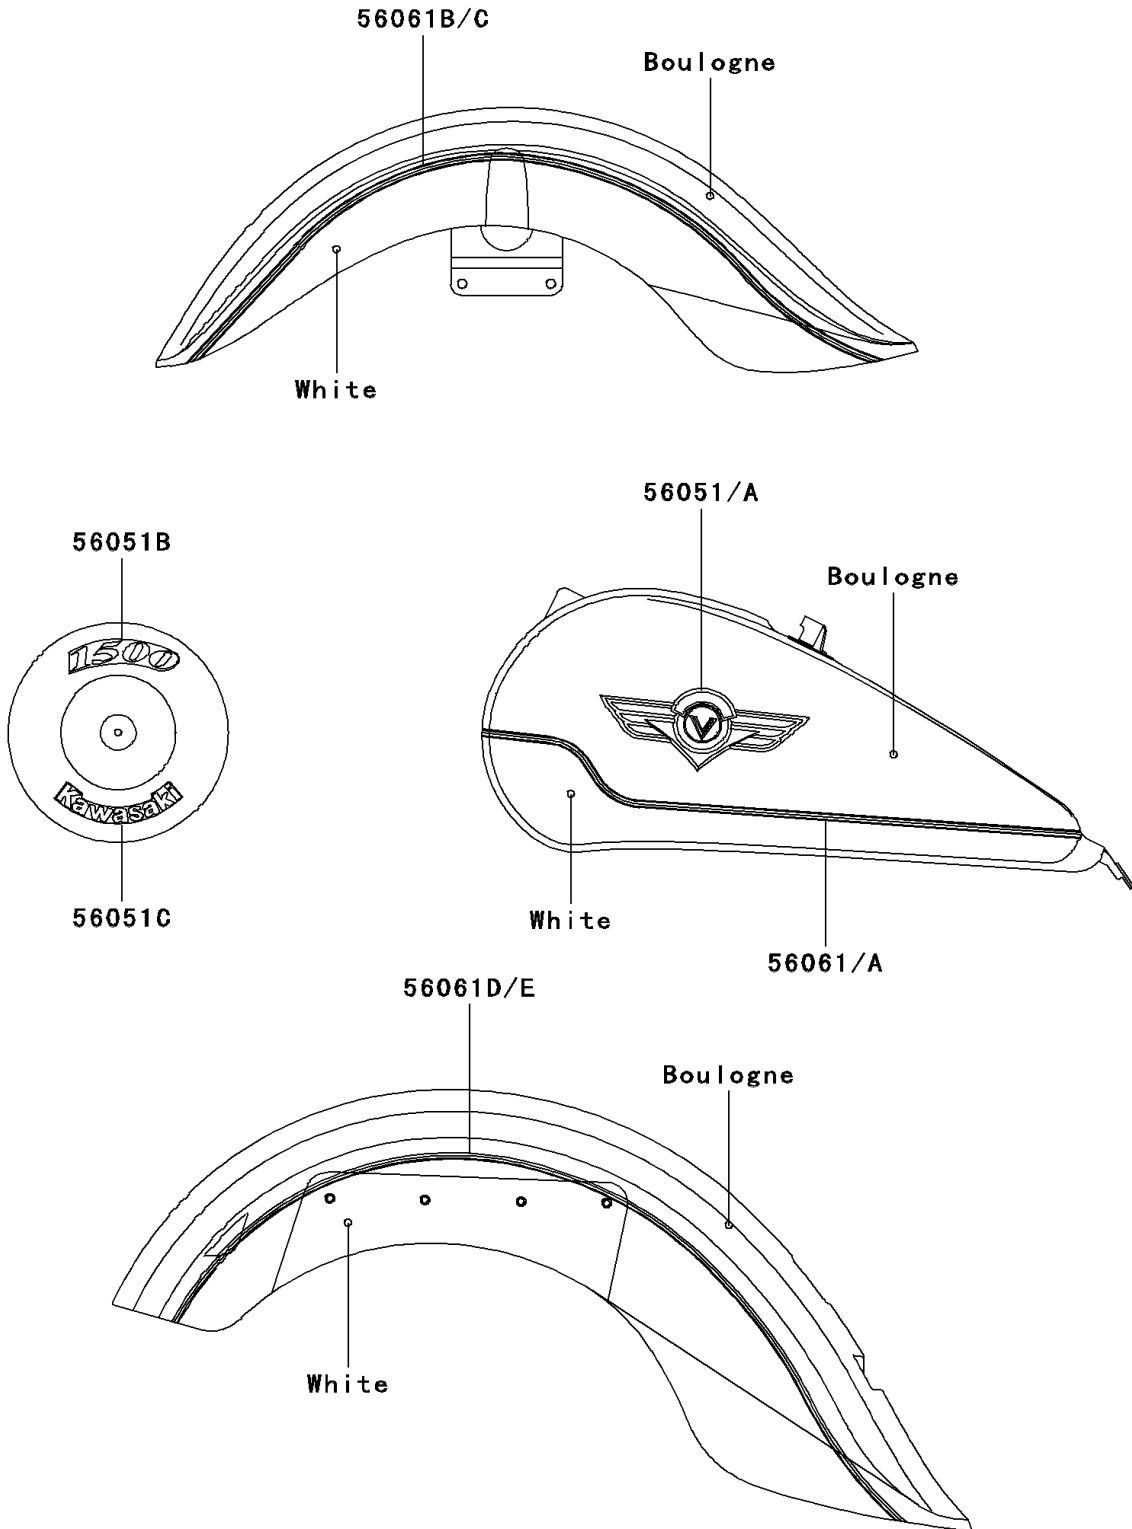

# 1997 Vulcan 1500 Classic PARTS DIAGRAM

Decals(Boulogne/White)(VN1500-D2)

F2861C

# 1997 Vulcan 1500 Classic PARTS LIST

Decals(Boulogne/White)(VN1500-D2)

ITEM NAME	PART NUMBER	QUANTITY
MARK,FUEL TANK,LH (Ref # 56051)	56051-1455	1
MARK,FUEL TANK,RH (Ref # 56051A)	56051-1456	1
MARK,AIR CLEANER,1500 (Ref # 56051B)	56051-1459	1
MARK,AIR CLEANER,KAWASAKI (Ref # 56051C)	56051-1460	1
PATTERN,FUEL TANK,LH (Ref # 56061)	56061-1782	1
PATTERN,FUEL TANK,RH (Ref # 56061A)	56061-1783	1
PATTERN,FR FENDER,LH (Ref # 56061B)	56061-1784	1
PATTERN,FR FENDER,RH (Ref # 56061C)	56061-1785	1
PATTERN,RR FENDER,LH (Ref # 56061D)	56061-1786	1
PATTERN,RR FENDER,RH (Ref # 56061E)	56061-1787	1