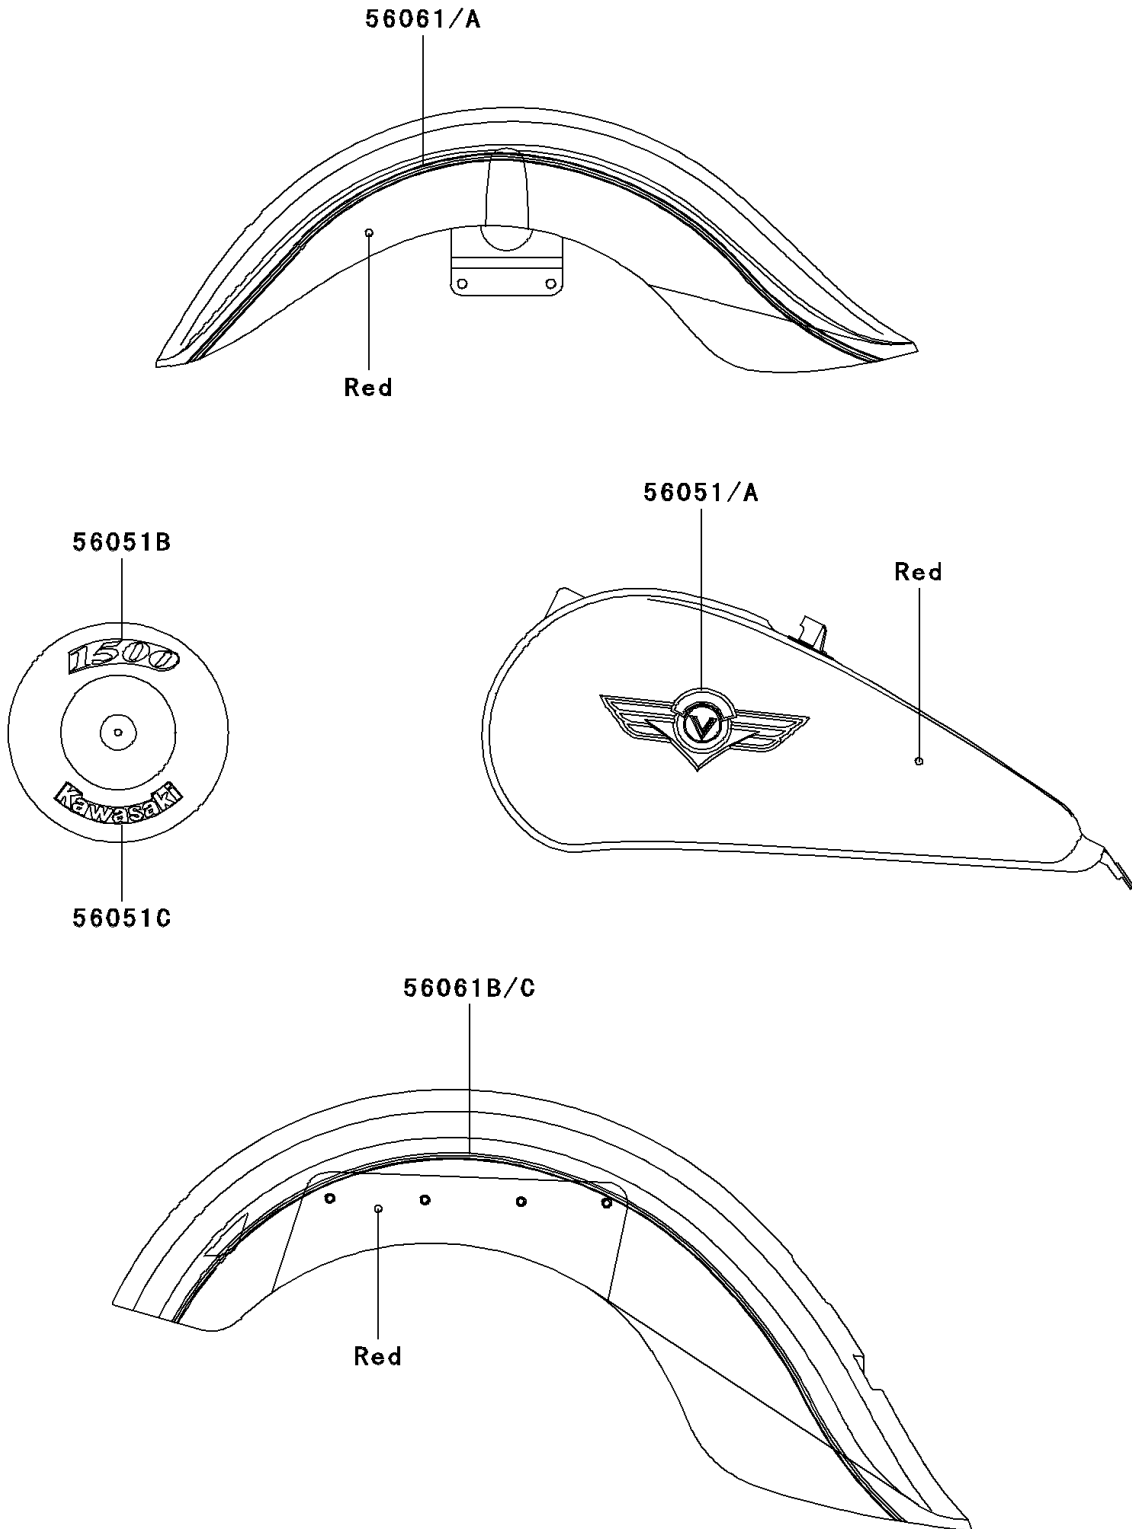

1997 Vulcan 1500 Classic PARTS DIAGRAM

Decals(Red)(VN1500-D2)

F2861B

1997 Vulcan 1500 Classic PARTS LIST

Decals(Red)(VN1500-D2)

ITEM NAME	PART NUMBER	QUANTITY
MARK,FUEL TANK,LH (Ref # 56051)	56051-1455	1
MARK,FUEL TANK,RH (Ref # 56051A)	56051-1456	1
MARK,AIR CLEANER,1500 (Ref # 56051B)	56051-1459	1
MARK,AIR CLEANER,KAWASAKI (Ref # 56051C)	56051-1460	1
PATTERN,FR FENDER,LH (Ref # 56061)	56061-1788	1
PATTERN,FR FENDER,RH (Ref # 56061A)	56061-1789	1
PATTERN,RR FENDER,LH (Ref # 56061B)	56061-1790	1
PATTERN,RR FENDER,RH (Ref # 56061C)	56061-1791	1