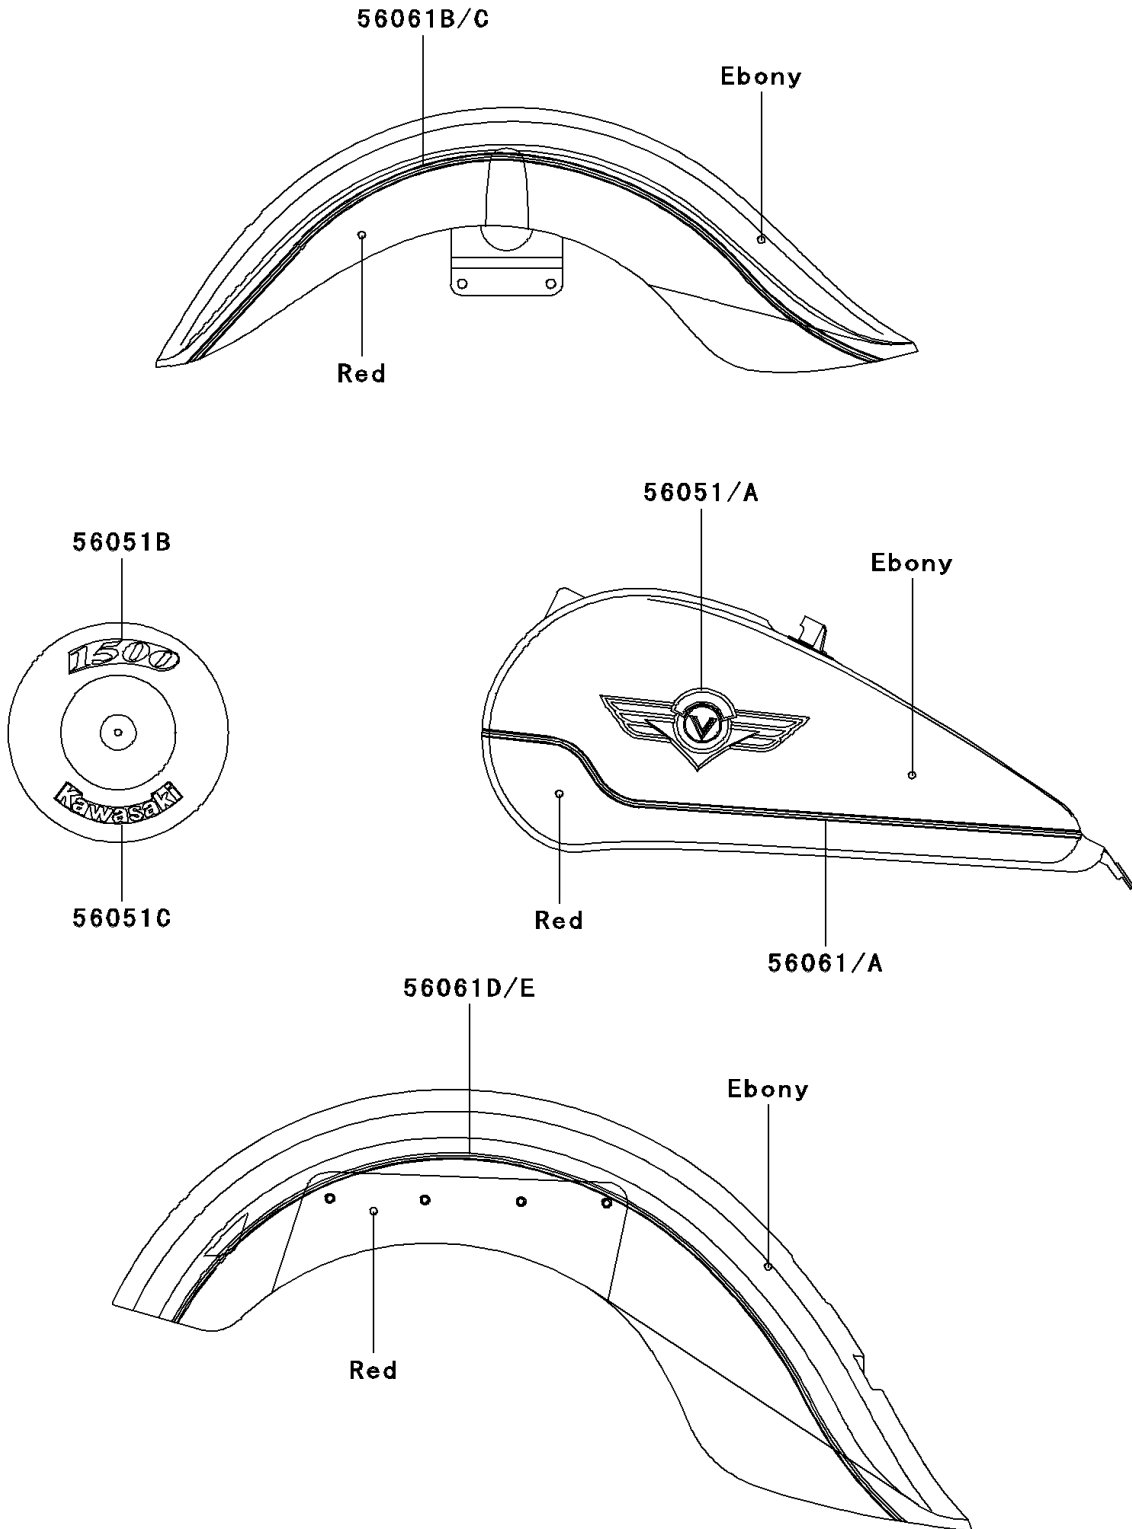

# 1996 Vulcan 1500 Classic PARTS DIAGRAM

Decals(Red/Ebony)(VN1500-D1)

F2861A

# 1996 Vulcan 1500 Classic PARTS LIST

Decals(Red/Ebony)(VN1500-D1)

ITEM NAME	PART NUMBER	QUANTITY
MARK,FUEL TANK,LH (Ref # 56051)	56051-1455	1
MARK,FUEL TANK,RH (Ref # 56051A)	56051-1456	1
MARK,AIR CLEANER,1500 (Ref # 56051B)	56051-1459	1
MARK,AIR CLEANER,KAWASAKI (Ref # 56051C)	56051-1460	1
PATTERN,FUEL TANK,LH (Ref # 56061)	56061-1689	1
PATTERN,FUEL TANK,RH (Ref # 56061A)	56061-1690	1
PATTERN,FR FENDER,LH (Ref # 56061B)	56061-1691	1
PATTERN,FR FENDER,RH (Ref # 56061C)	56061-1692	1
PATTERN,RR FENDER,LH (Ref # 56061D)	56061-1693	1
PATTERN,RR FENDER,RH (Ref # 56061E)	56061-1694	1