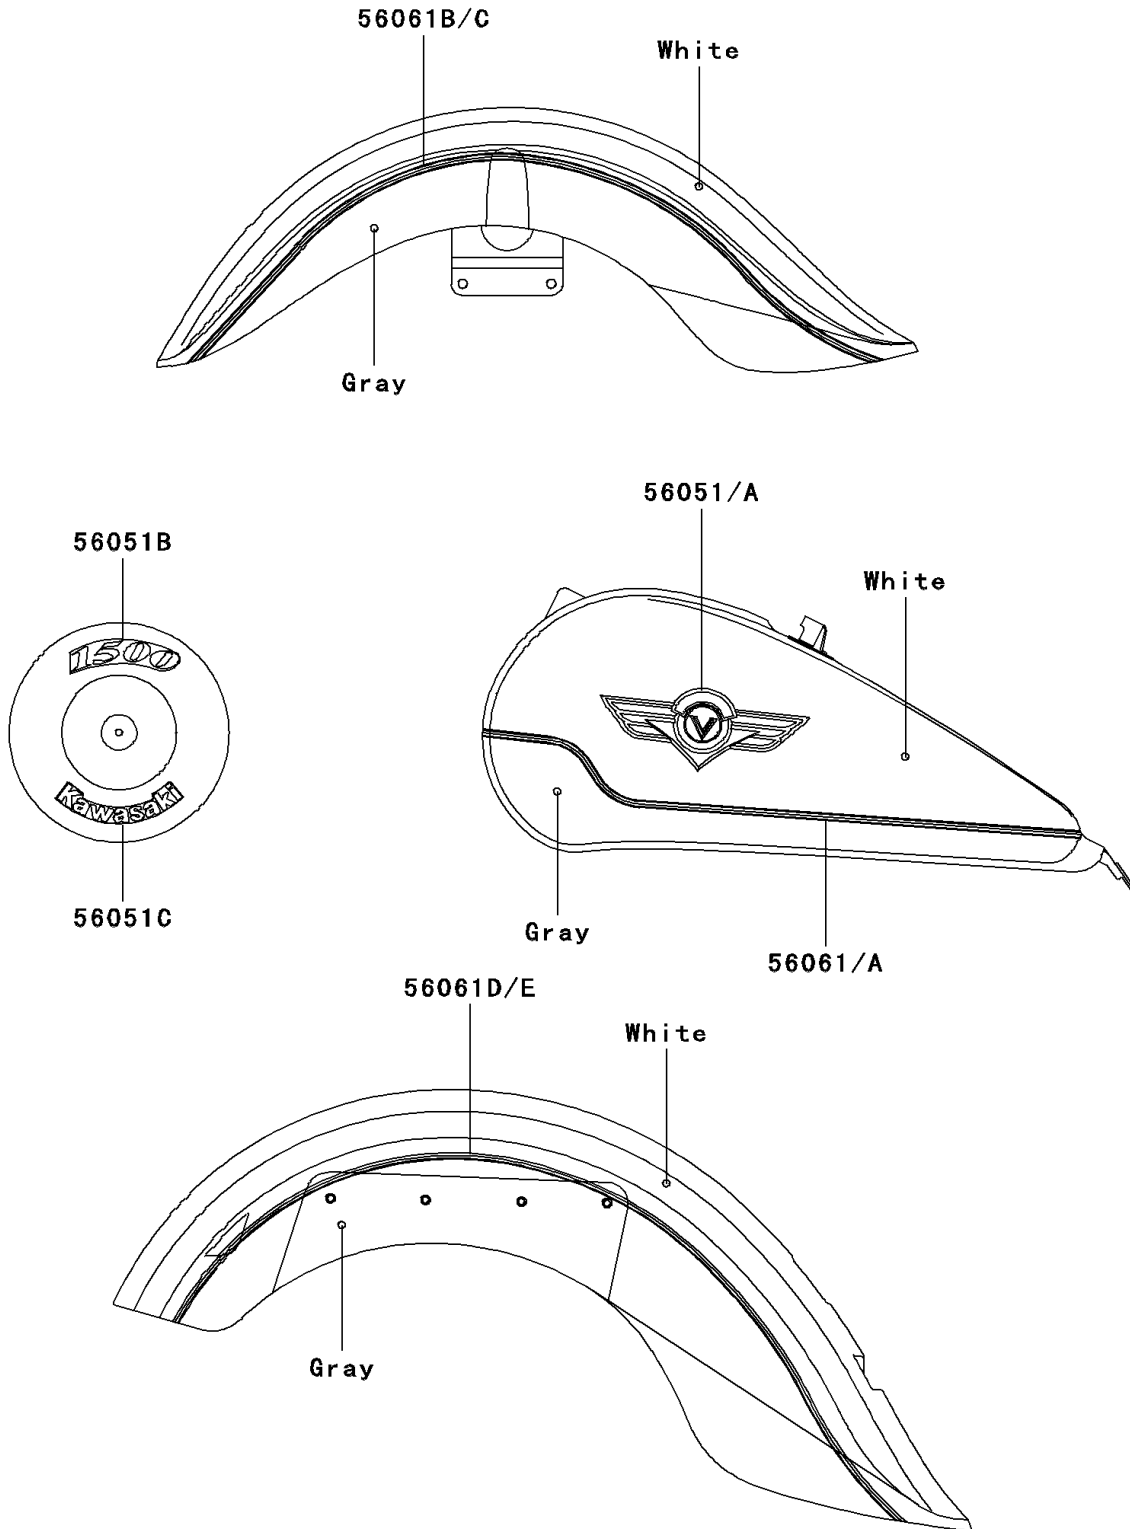

# 1996 Vulcan 1500 Classic PARTS DIAGRAM

Decals(White/Gray)(VN1500-D1/D2)

F2861

# 1996 Vulcan 1500 Classic PARTS LIST

Decals(White/Gray)(VN1500-D1/D2)

ITEM NAME	PART NUMBER	QUANTITY
MARK,FUEL TANK,LH (Ref # 56051)	56051-1455	1
MARK,FUEL TANK,RH (Ref # 56051A)	56051-1456	1
MARK,AIR CLEANER,1500 (Ref # 56051B)	56051-1459	1
MARK,AIR CLEANER,KAWASAKI (Ref # 56051C)	56051-1460	1
PATTERN,FUEL TANK,LH (Ref # 56061)	56061-1695	1
PATTERN,FUEL TANK,RH (Ref # 56061A)	56061-1696	1
PATTERN,FR FENDER,LH (Ref # 56061B)	56061-1697	1
PATTERN,FR FENDER,RH (Ref # 56061C)	56061-1698	1
PATTERN,RR FENDER,LH (Ref # 56061D)	56061-1699	1
PATTERN,RR FENDER,RH (Ref # 56061E)	56061-1700	1