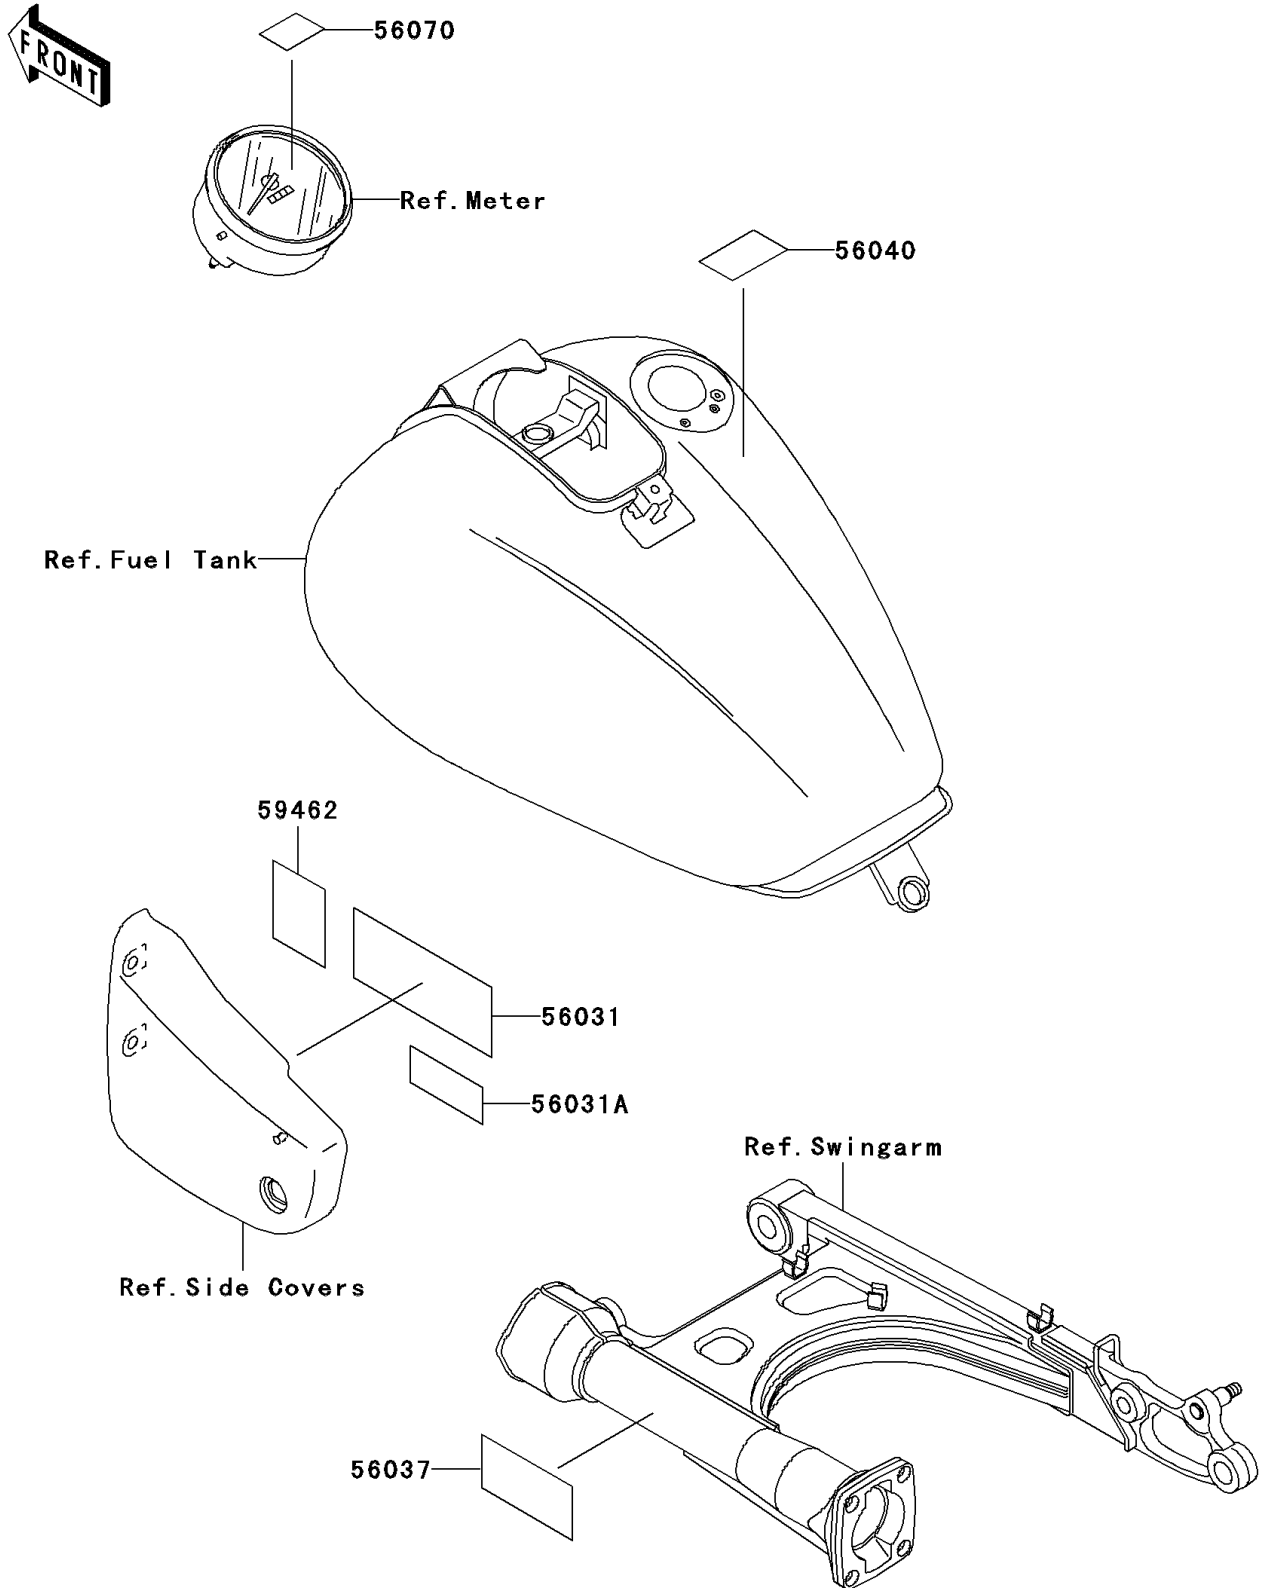

1997 Vulcan 1500 Classic PARTS DIAGRAM

Labels

F2860

1997 Vulcan 1500 Classic PARTS LIST

Labels

ITEM NAME	PART NUMBER	QUANTITY
LABEL-MANUAL,DAILY SAFETY (Ref # 56031)	56031-1996	1
LABEL-MANUAL,OIL&OIL FILTER (Ref # 56031A)	56031-1997	1
LABEL-SPECIFICATION,TIRE&LOAD (Ref # 56037)	56037-1731	1
LABEL-WARNING,EVAPO (Ref # 56040)	56040-1121	1
LABEL-WARNING,BREAK IN CAUTION (Ref # 56070)	56070-1124	1
LABEL-CERTIFICATION,EVPO ROUT (Ref # 59462)	59462-1894	1