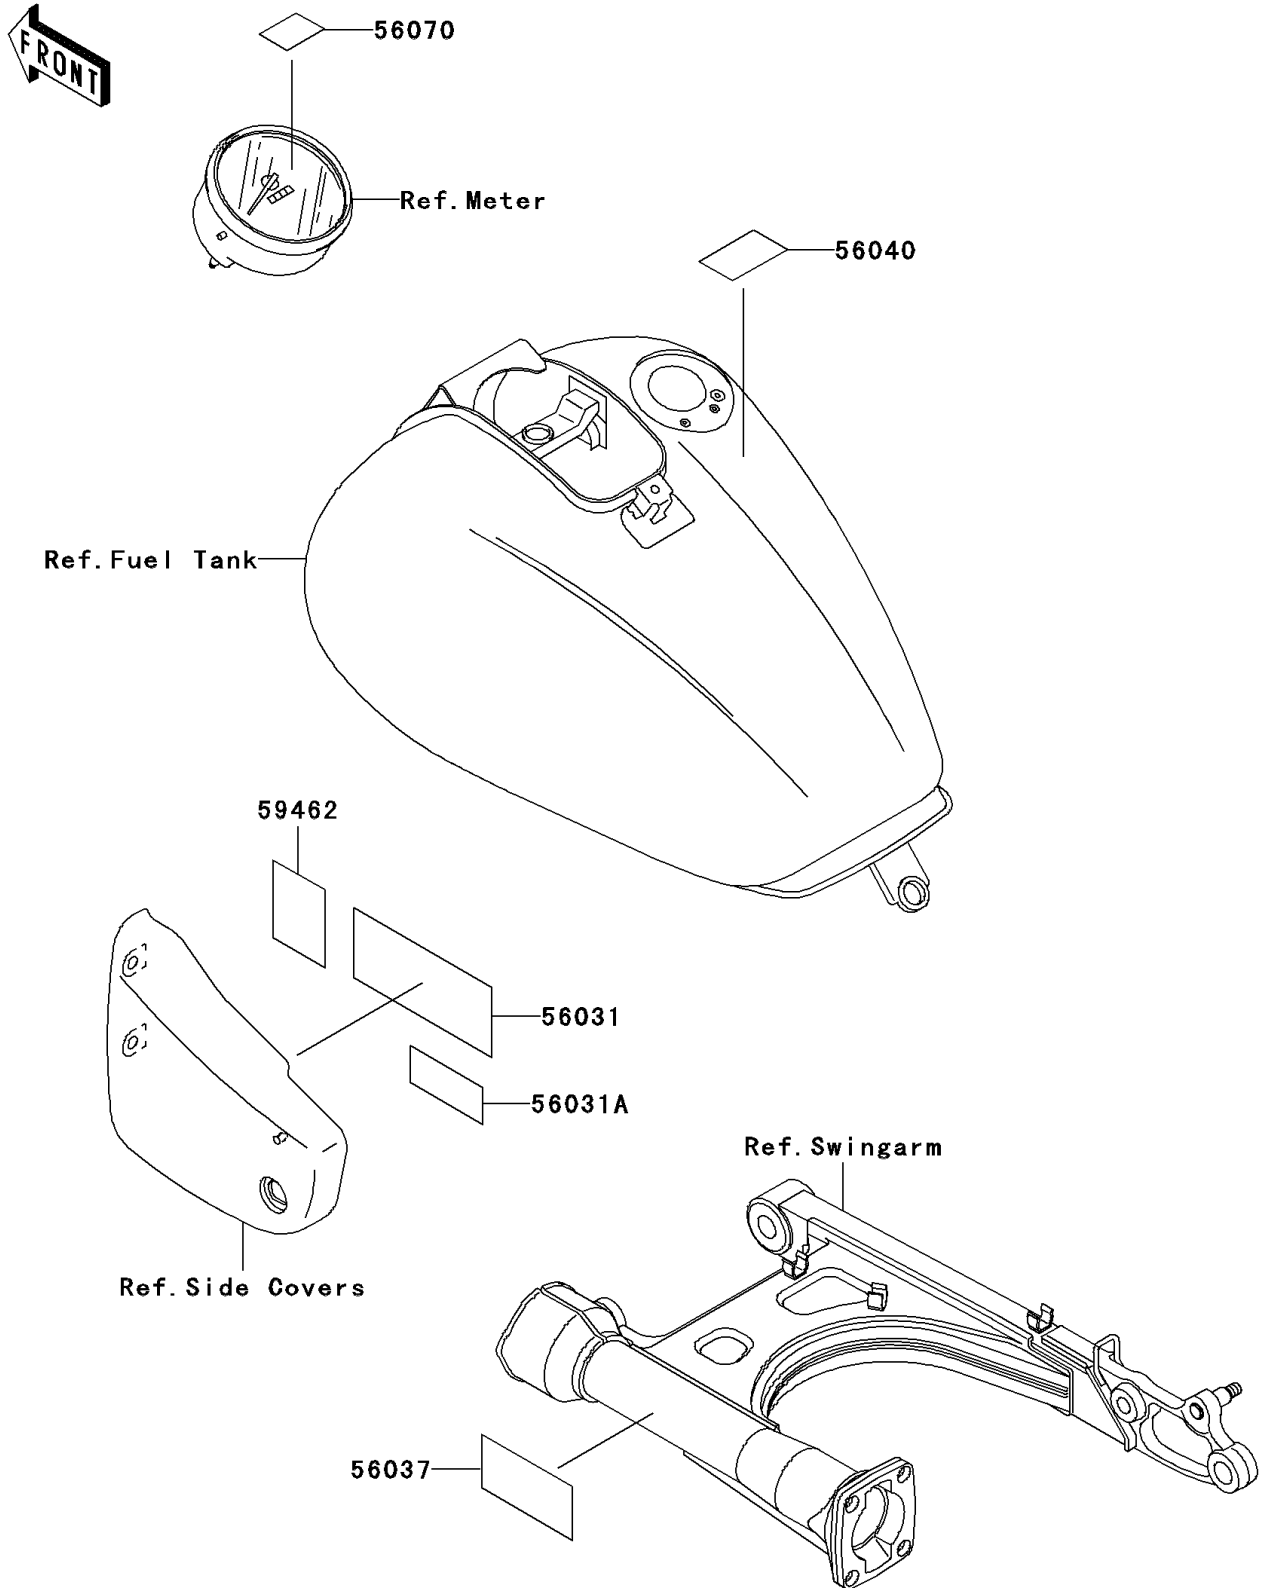

# 1996 Vulcan 1500 Classic PARTS DIAGRAM

Labels

F2860

# 1996 Vulcan 1500 Classic PARTS LIST

## Labels

ITEM NAME	PART NUMBER	QUANTITY
LABEL-MANUAL,DAILY SAFETY (Ref # 56031)	56031-1996	1
LABEL-MANUAL,OIL&OIL FILTER (Ref # 56031A)	56031-1997	1
LABEL-SPECIFICATION,TIRE&LOAD (Ref # 56037)	56037-1731	1
LABEL-WARNING,EVAPO (Ref # 56040)	56040-1121	1
LABEL-WARNING,BREAK IN CAUTION (Ref # 56070)	56070-1124	1
LABEL-CERTIFICATION,EVPO ROUT (Ref # 59462)	59462-1894	1