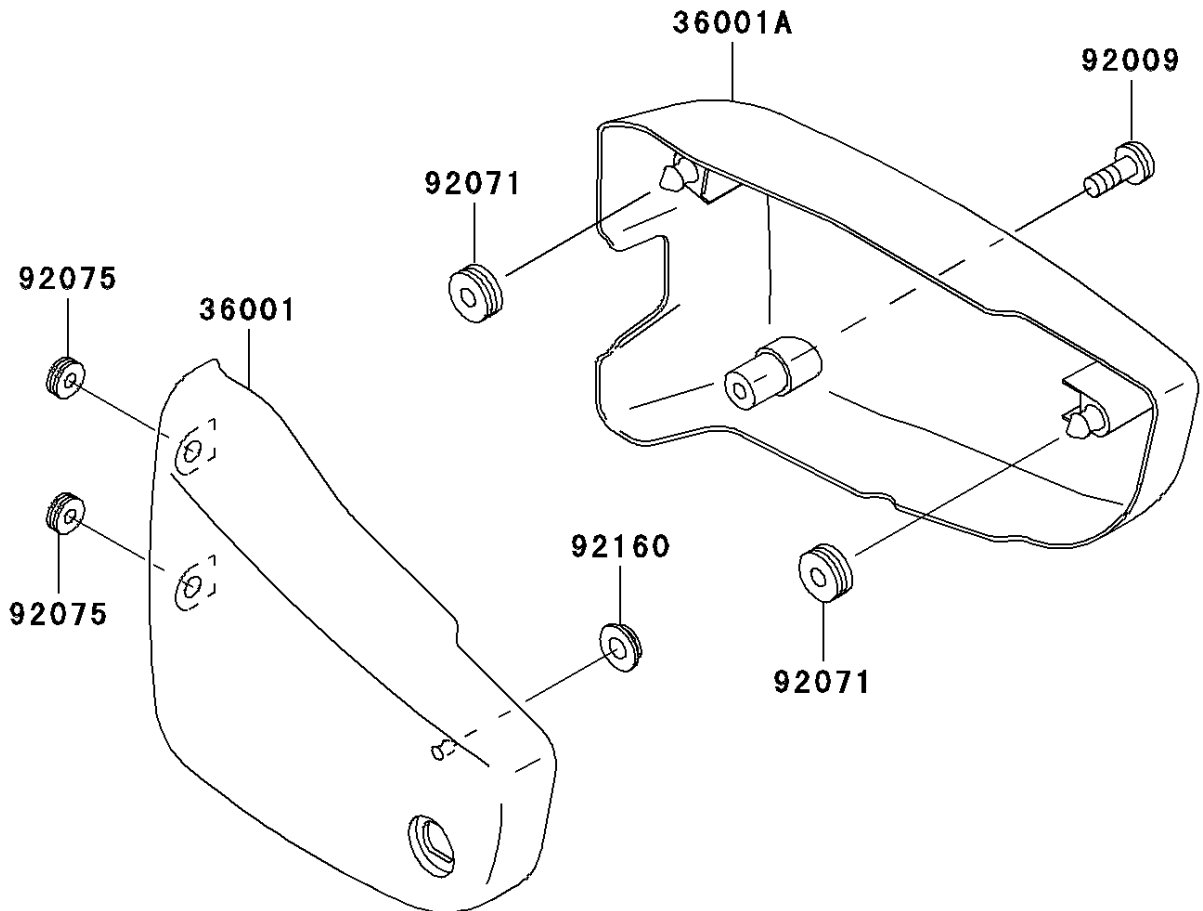

1997 Vulcan 1500 Classic PARTS DIAGRAM

Side Covers

F2611

1997 Vulcan 1500 Classic PARTS LIST

Side Covers

ITEM NAME	PART NUMBER	QUANTITY
COVER-SIDE,LH,EBONY (Ref # 36001)	36001-1561-H8	1
COVER-SIDE,RH,EBONY (Ref # 36001A)	36001-1562-H8	1
SCREW,6X35 (Ref # 92009)	92009-1589	1
GROMMET (Ref # 92071)	92071-1131	2
DAMPER (Ref # 92075)	92075-1629	2
DAMPER (Ref # 92160)	92160-1944	1