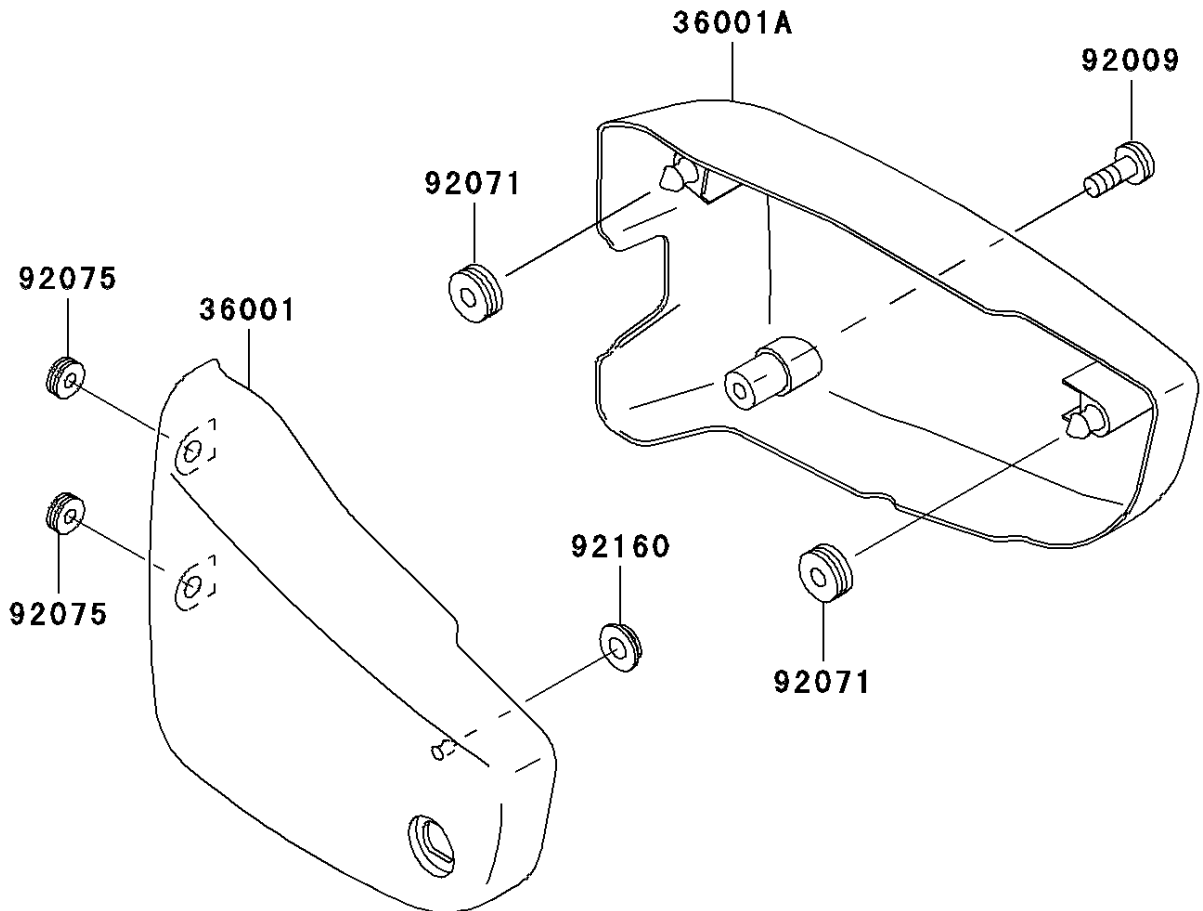

# 1996 Vulcan 1500 Classic PARTS DIAGRAM

Side Covers

F2611

# 1996 Vulcan 1500 Classic PARTS LIST

## Side Covers

ITEM NAME	PART NUMBER	QUANTITY
COVER-SIDE,LH,EBONY (Ref # 36001)	36001-1561-H8	1
COVER-SIDE,RH,EBONY (Ref # 36001A)	36001-1562-H8	1
SCREW,6X35 (Ref # 92009)	92009-1589	1
GROMMET (Ref # 92071)	92071-1131	2
DAMPER (Ref # 92075)	92075-1629	2
DAMPER (Ref # 92160)	92160-1944	1