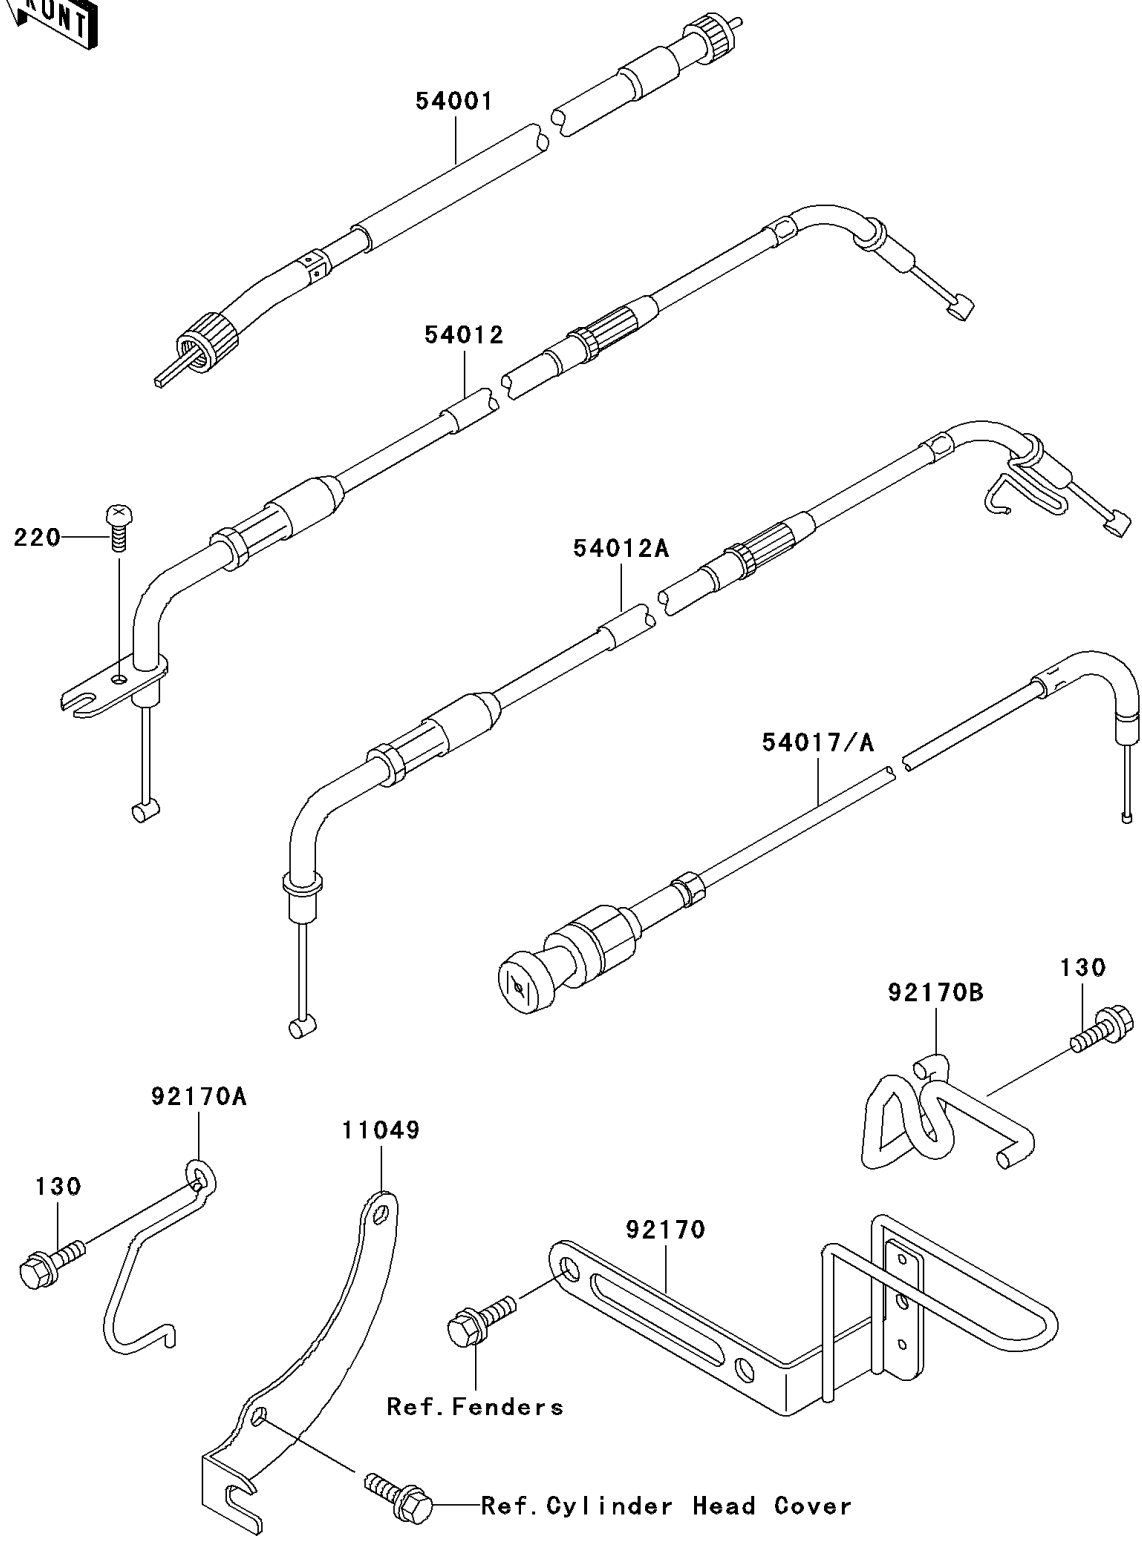

1997 Vulcan 1500 Classic PARTS DIAGRAM

Cables

F2540

1997 Vulcan 1500 Classic PARTS LIST

Cables

ITEM NAME	PART NUMBER	QUANTITY
BOLT-FLANGED,6X14,BLACK (Ref # 130)	130J0614	2
SCREW-PAN-CROS (Ref # 220)	220C0514	1
BRACKET,CHOCK CABLE (Ref # 11049)	11049-1888	1
CABLE-SPEEDMETER (Ref # 54001)	54001-1215	1
CABLE-THROTTLE,OPENING (Ref # 54012)	54012-1518	1
CABLE-THROTTLE,CLOSING (Ref # 54012A)	54012-1519	1
CABLE-STARTER (Ref # 54017A)	54017-1187	1
CLAMP,CABLE (Ref # 92170)	92170-1652	1
CLAMP,CABLE (Ref # 92170A)	92170-1697	1
CLAMP,CABLE (Ref # 92170B)	92170-1729	1