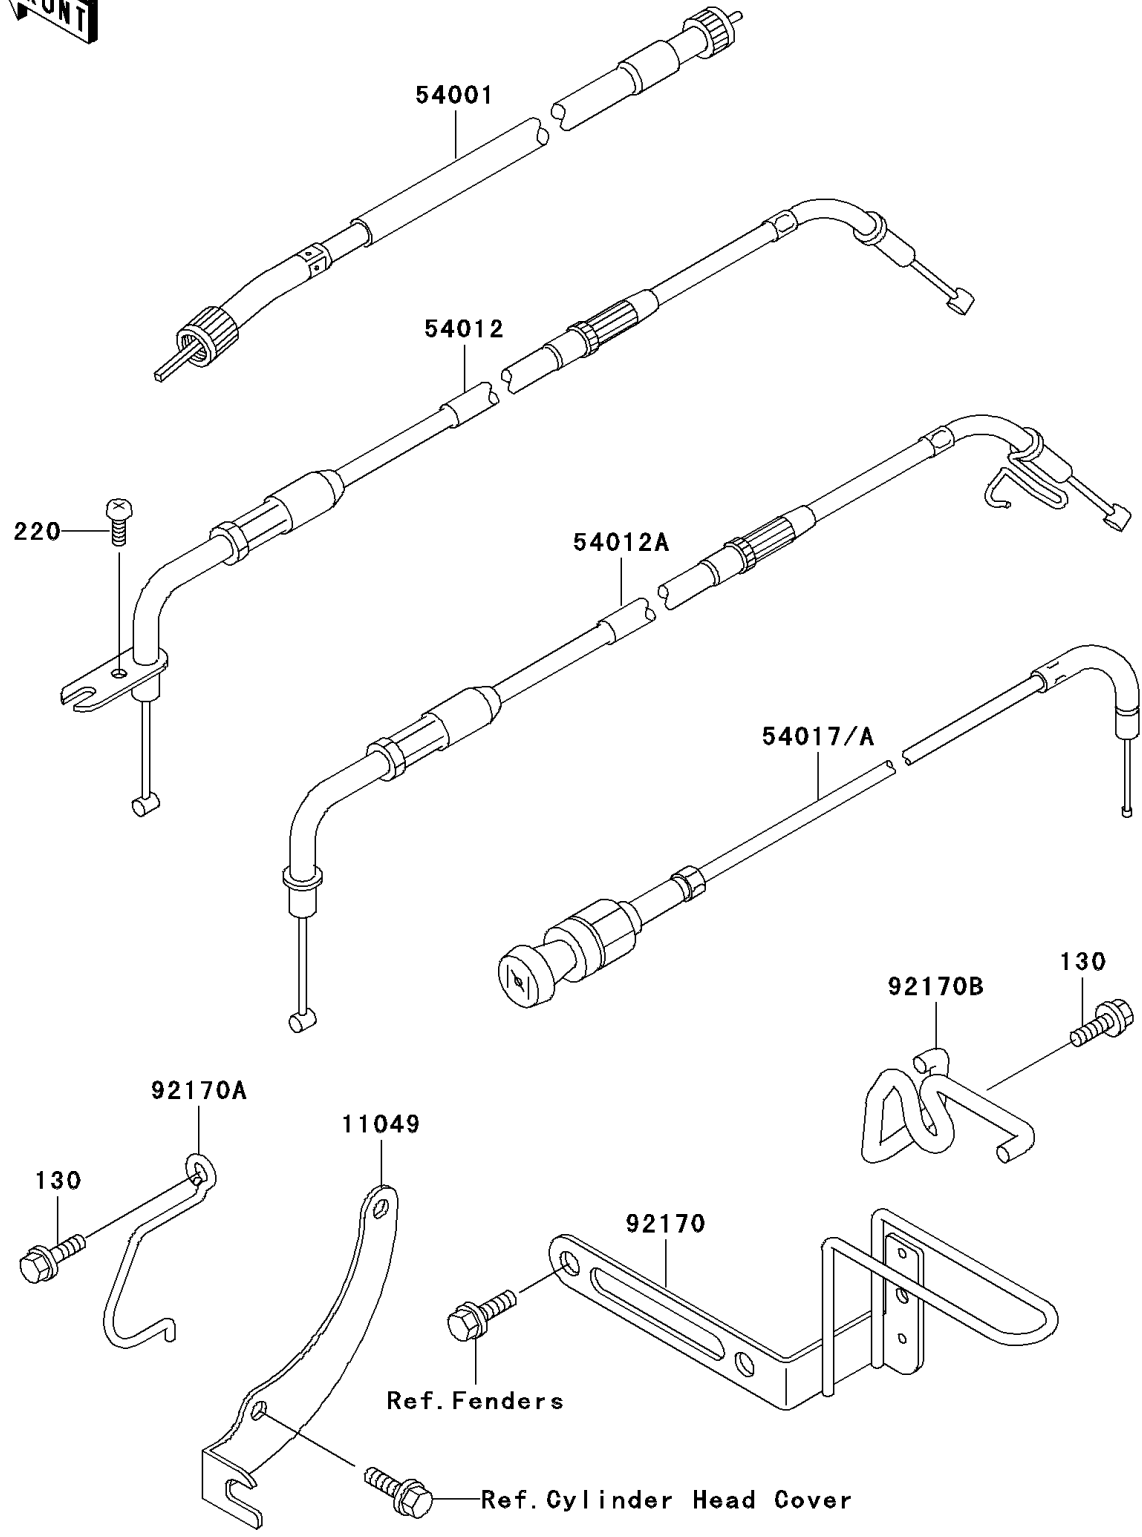

# 1996 Vulcan 1500 Classic PARTS DIAGRAM

Cables

F2540

# 1996 Vulcan 1500 Classic PARTS LIST

## Cables

ITEM NAME	PART NUMBER	QUANTITY
BOLT-FLANGED,6X14,BLACK (Ref # 130)	130J0614	2
SCREW-PAN-CROS (Ref # 220)	220C0514	1
BRACKET,CHOCK CABLE (Ref # 11049)	11049-1888	1
CABLE-SPEEDMETER (Ref # 54001)	54001-1215	1
CABLE-THROTTLE,OPENING (Ref # 54012)	54012-1518	1
CABLE-THROTTLE,CLOSING (Ref # 54012A)	54012-1519	1
CABLE-STARTER (Ref # 54017)	54017-1179	1
CLAMP,CABLE (Ref # 92170)	92170-1652	1
CLAMP,CABLE (Ref # 92170A)	92170-1697	1
CLAMP,CABLE (Ref # 92170B)	92170-1729	1