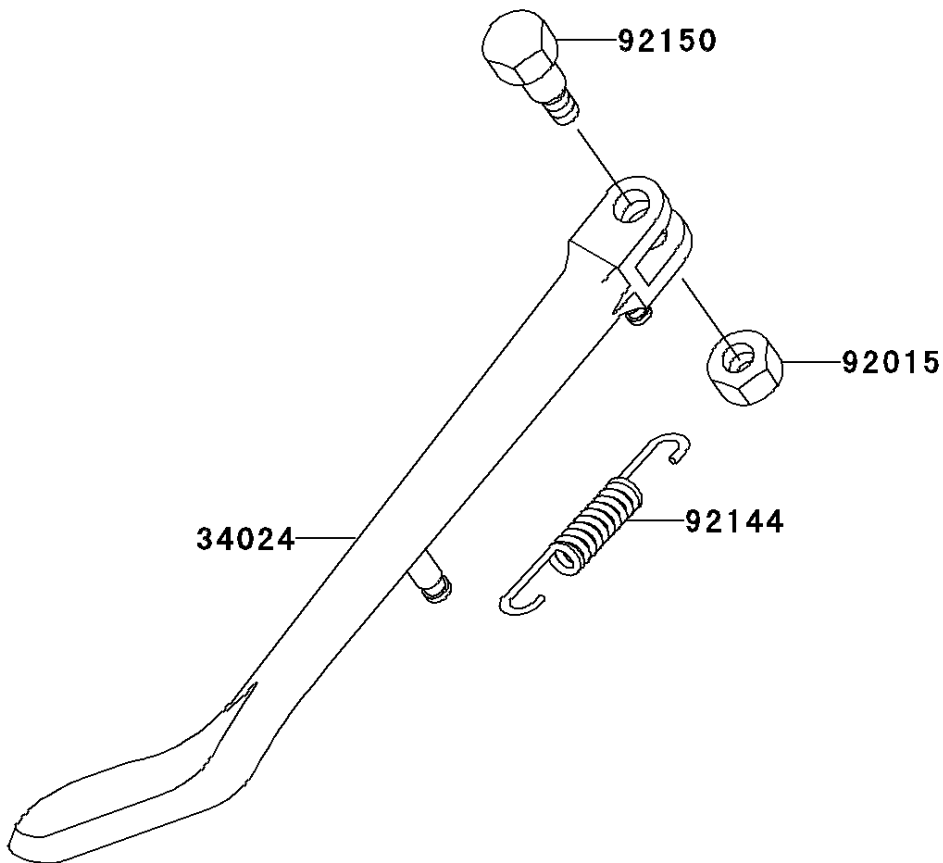

1996 Vulcan 1500 Classic PARTS DIAGRAM

Stand(s)

F2190

1996 Vulcan 1500 Classic PARTS LIST

Stand(s)

ITEM NAME	PART NUMBER	QUANTITY
STAND-SIDE (Ref # 34024)	34024-1330	1
NUT,LOCK,10MM,BLACK (Ref # 92015)	92015-1188	1
SPRING,SIDE STAND (Ref # 92144)	92144-1927	1
BOLT,SIDE STAND (Ref # 92150)	92150-1941	1