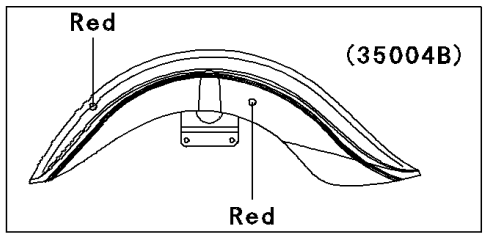

1997 Vulcan 1500 Classic PARTS DIAGRAM

Fenders

WD

WD

WD

WD

WD

WD

WD

WD