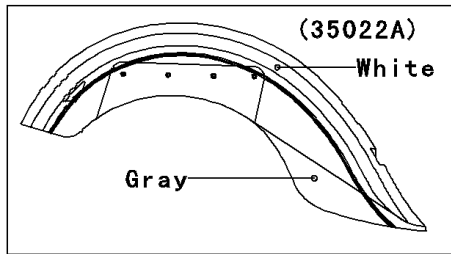

1997 Vulcan 1500 Classic PARTS DIAGRAM

Fenders

WD

WD

WD

WD

WD

WD

WD

WD