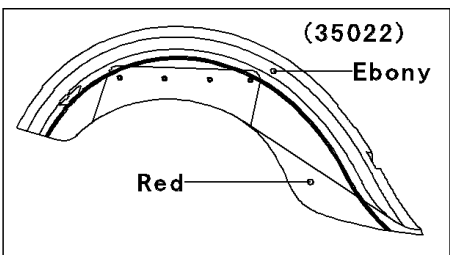

1997 Vulcan 1500 Classic PARTS DIAGRAM

Fenders

WD

WD

WD

WD

WD

WD

WD

WD