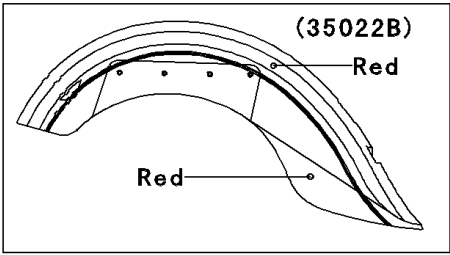

1997 Vulcan 1500 Classic PARTS DIAGRAM

Fenders

WD

WD

WD

WD

WD

WD

WD

WD