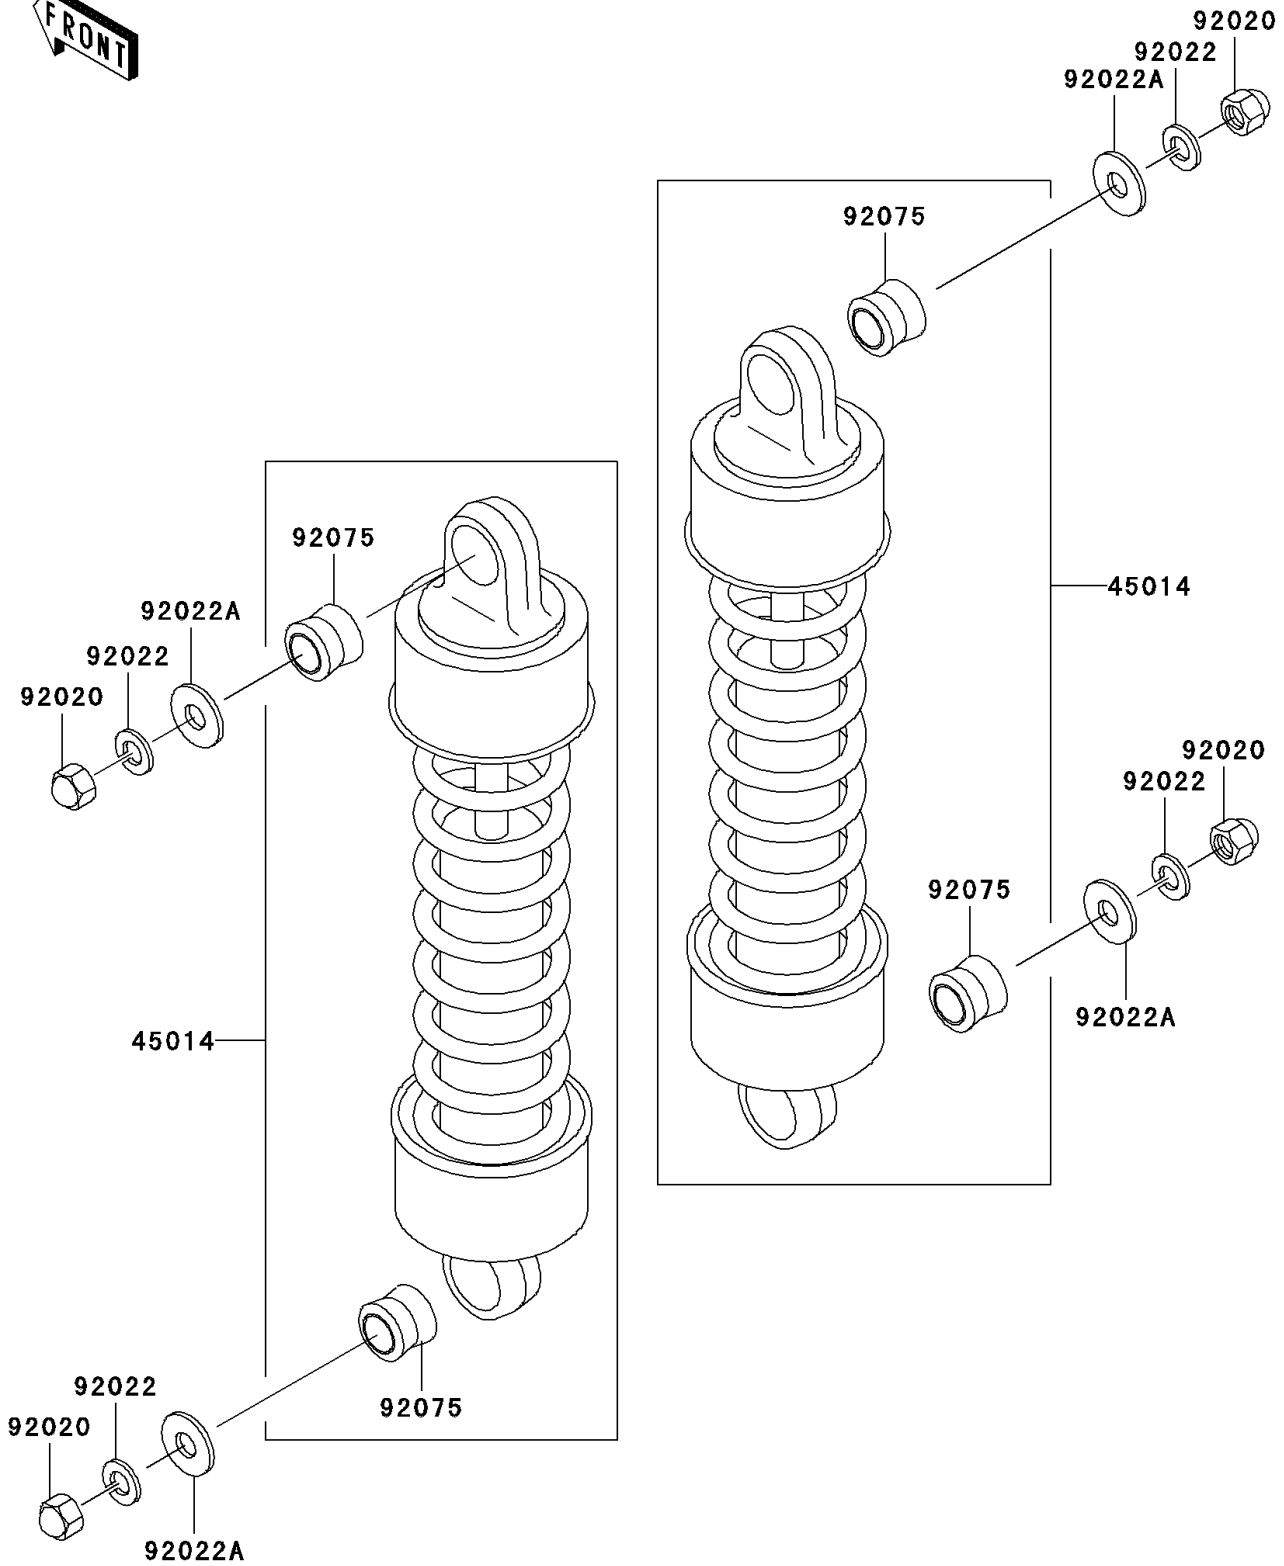

1997 Vulcan 1500 Classic PARTS DIAGRAM

Suspension/Shock Absorber

F2151

1997 Vulcan 1500 Classic PARTS LIST

Suspension/Shock Absorber

ITEM NAME	PART NUMBER	QUANTITY
SHOCKABSORBER (Ref # 45014)	45014-1629	2
NUT,CAP,10MM (Ref # 92020)	92020-003	4
WASHER,SPRING,10MM (Ref # 92022)	92022-1540	4
WASHER,10.5X26X2.3 (Ref # 92022A)	92022-246	4
DAMPER,SHOCKABSORBER (Ref # 92075)	92075-1387	4