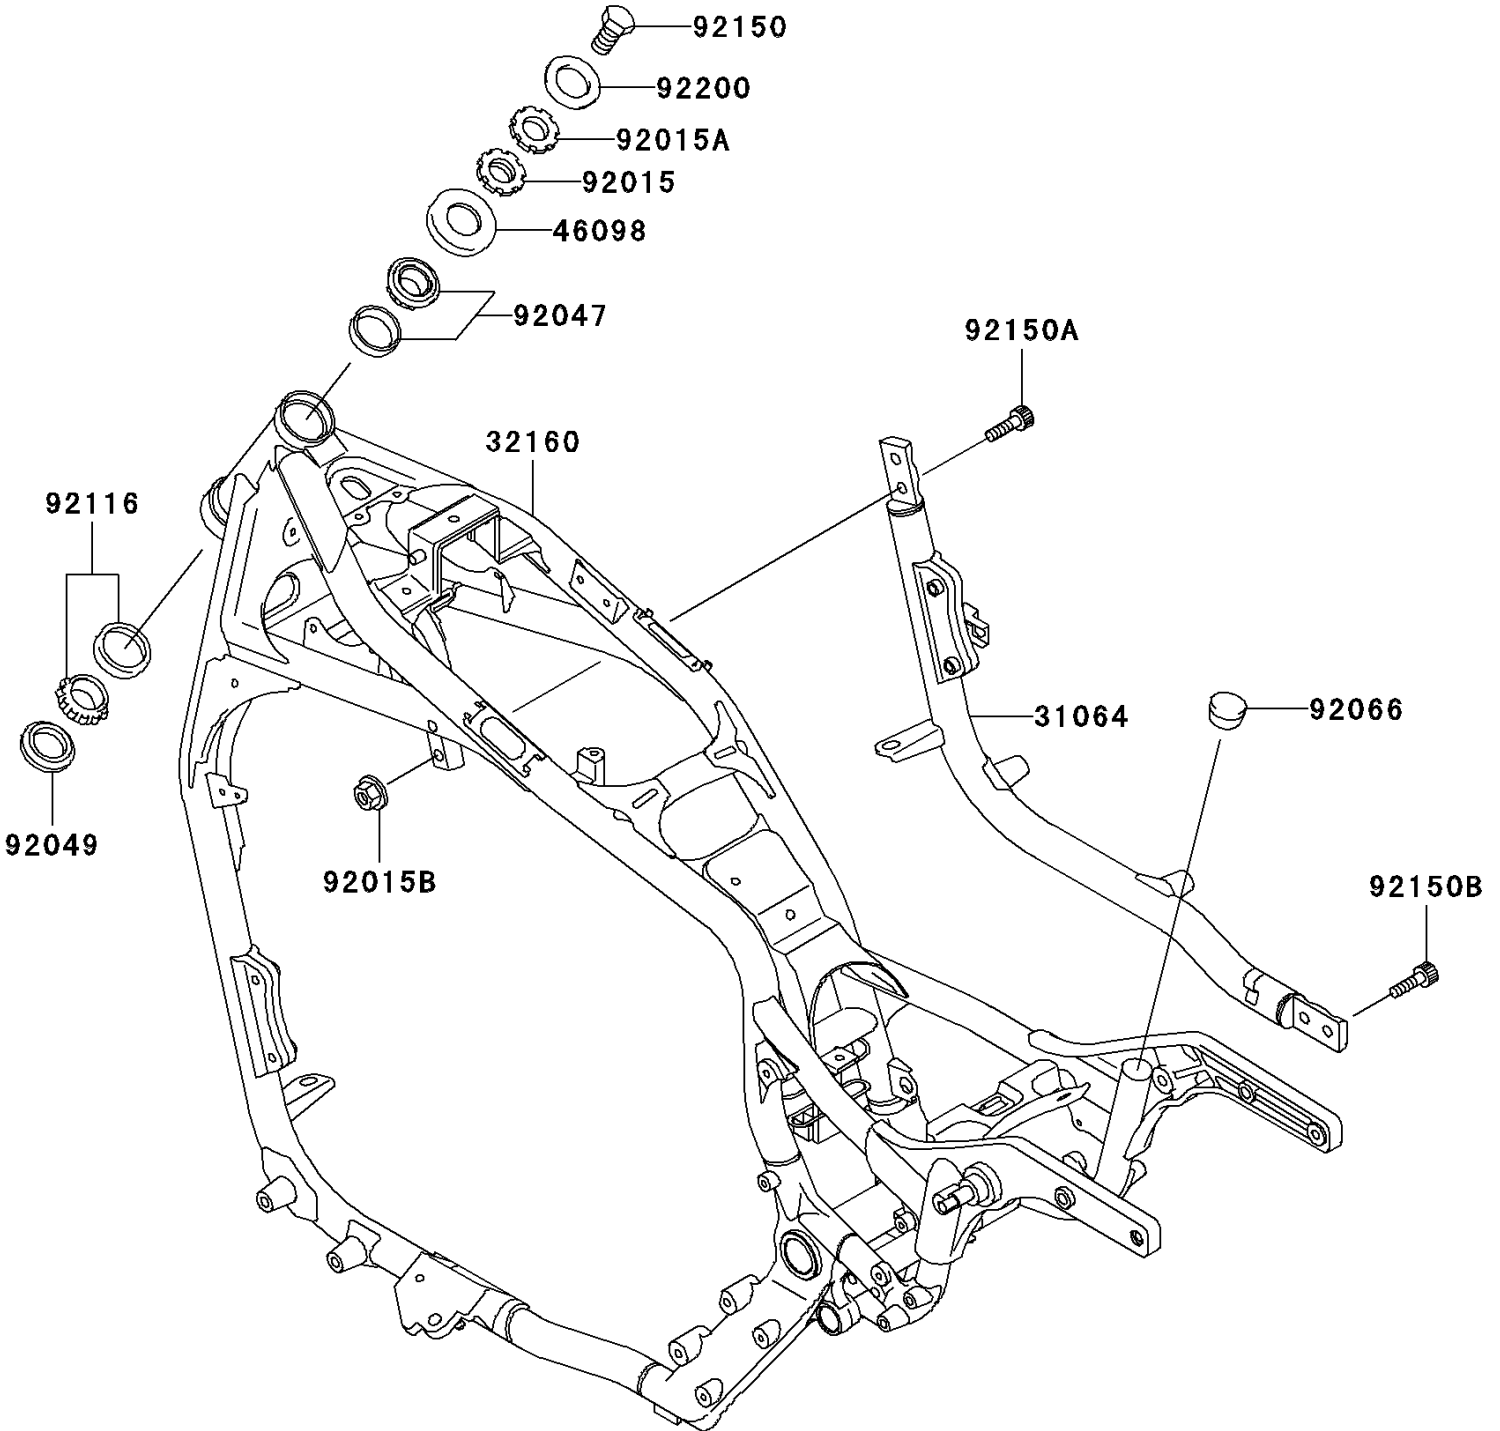

1997 Vulcan 1500 Classic PARTS DIAGRAM

Frame

F2120

1997 Vulcan 1500 Classic PARTS LIST

Frame

ITEM NAME	PART NUMBER	QUANTITY
PIPE-COMP,DOWNTUBE,RH (Ref # 31064)	31064-1192	1
FRAME-COMP (Ref # 32160)	32160-1442	1
CAP,STEERING STEM (Ref # 46098)	46098-017	1
NUT,25MM,T=10 (Ref # 92015)	92015-1377	1
NUT,25MM,T=6 (Ref # 92015A)	92015-1378	1
NUT,FLANGED,10MM (Ref # 92015B)	92015-1727	2
RACE,ROLLER,32005JR RS (Ref # 92047)	92047-017	1
SEAL-OIL,XMHE36X52X4J (Ref # 92049)	92049-1162	1
PLUG (Ref # 92066)	92066-1444	2
BEARING-ROLLER,HR320/28XJ (Ref # 92116)	92116-1009	1
BOLT,14X25 (Ref # 92150)	92150-1672	1
BOLT,SOCKET,10X30 (Ref # 92150A)	92150-1690	2
BOLT,SOCKET,10X23 (Ref # 92150B)	92150-1942	2
WASHER (Ref # 92200)	92200-1140	1