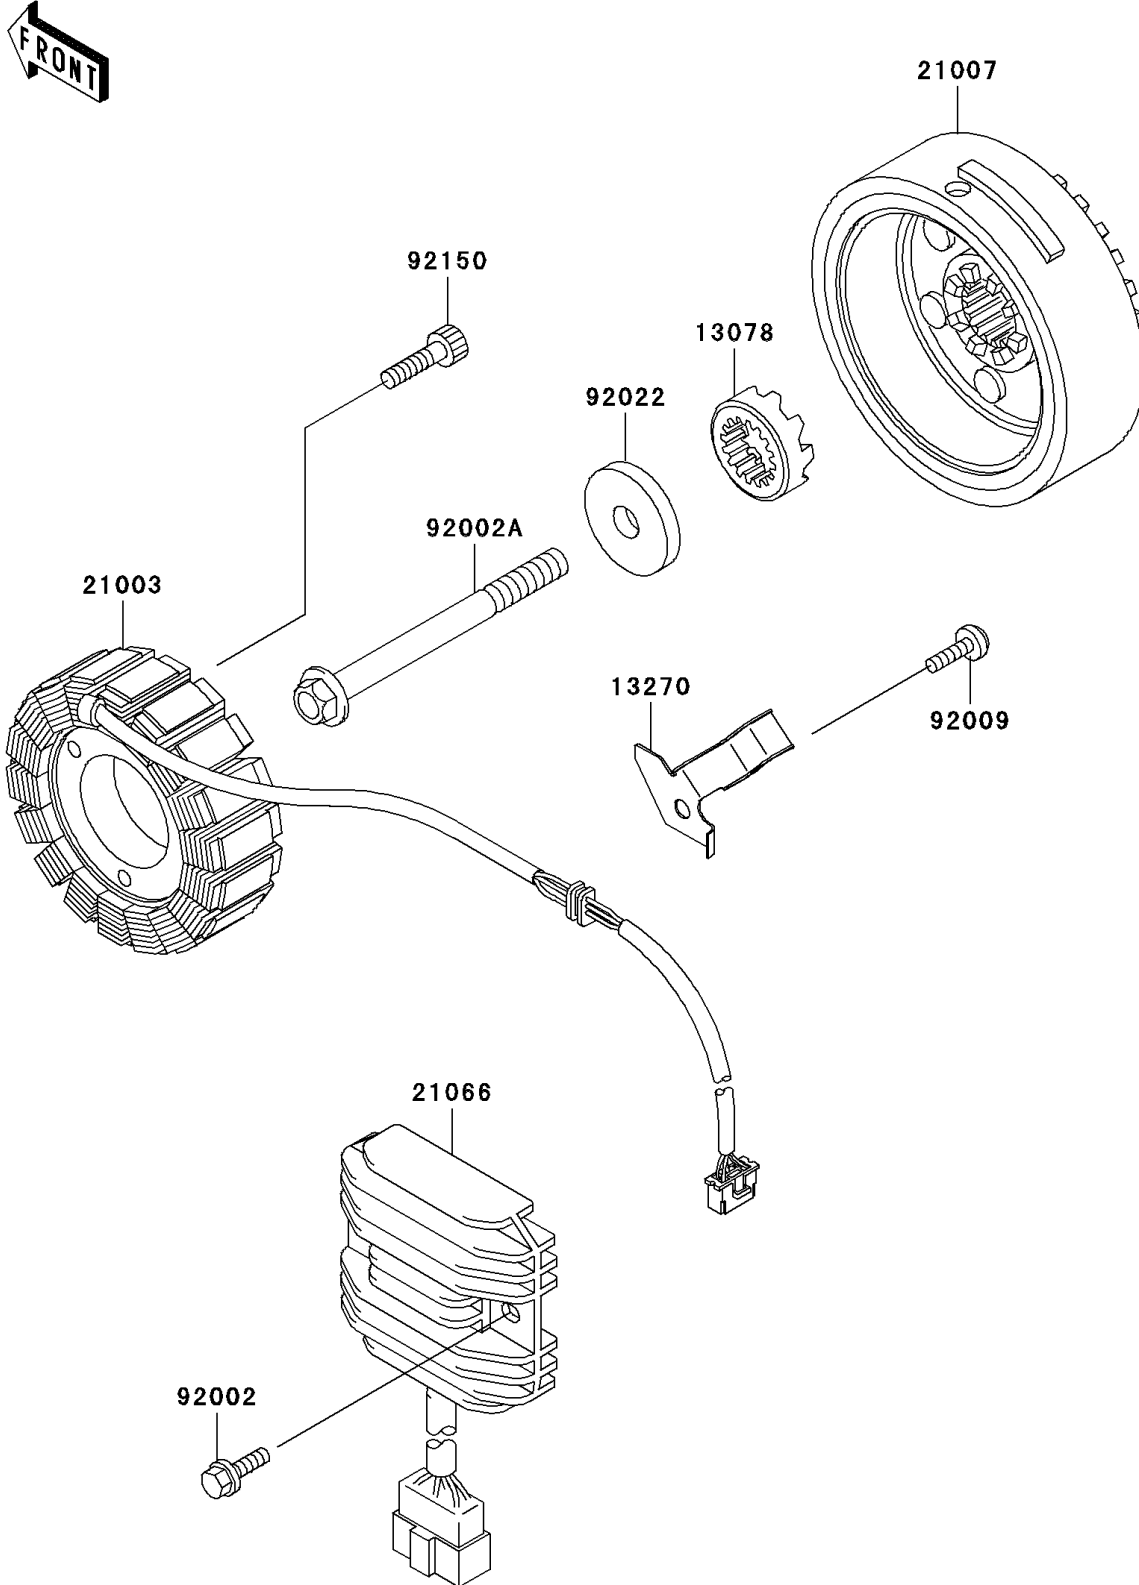

# 1996 Vulcan 1500 Classic PARTS DIAGRAM

Generator

E1810

# 1996 Vulcan 1500 Classic PARTS LIST

## Generator

ITEM NAME	PART NUMBER	QUANTITY
RATCHET (Ref # 13078)	13078-1056	1
PLATE (Ref # 13270)	13270-1727	1
STATOR (Ref # 21003)	21003-1301	1
ROTOR,GENERATOR (Ref # 21007)	21007-1308	1
REGULATOR-VOLTAGE (Ref # 21066)	21066-1106	1
BOLT,6X25 (Ref # 92002)	92002-1086	2
BOLT,GENERATOR,12X112 (Ref # 92002A)	92002-1901	1
SCREW (Ref # 92009)	92009-1768	1
WASHER,GENERATOR (Ref # 92022)	92022-1904	1
BOLT,SOCKET,6X35 (Ref # 92150)	92150-1484	3