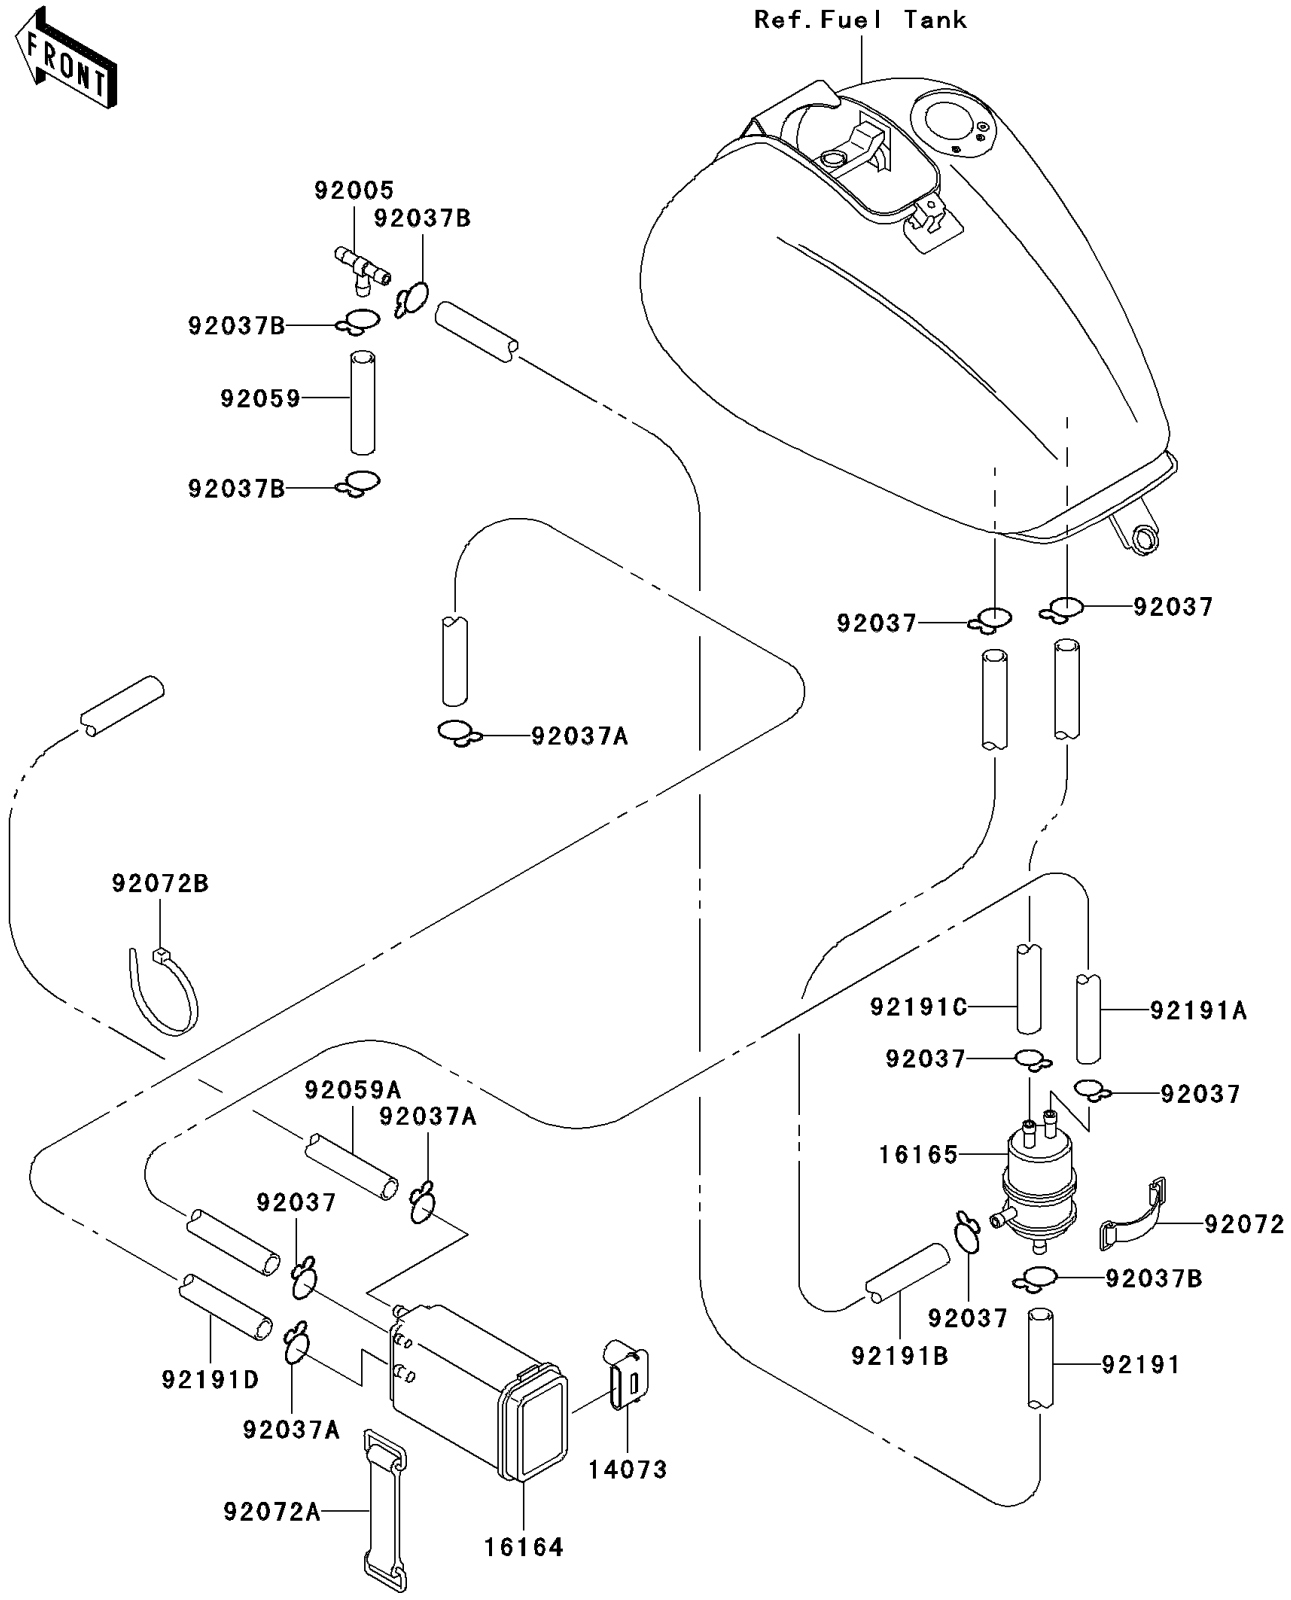

1996 Vulcan 1500 Classic PARTS DIAGRAM

Fuel Evaporative System

E1650

1996 Vulcan 1500 Classic PARTS LIST

Fuel Evaporative System

ITEM NAME	PART NUMBER	QUANTITY
DUCT,CANISTER (Ref # 14073)	14073-1219	1
CANISTER (Ref # 16164)	16164-1070	1
SEPARATOR (Ref # 16165)	16165-1001	1
FITTING,TUBE,T-TYPE (Ref # 92005)	92005-1017	1
CLAMP,TUBE (Ref # 92037)	92037-010	6
CLAMP,HOSE (Ref # 92037A)	92037-1104	3
CLAMP (Ref # 92037B)	92037-1712	4
TUBE,4X9X50 (Ref # 92059)	92059-1193	1
TUBE,7X12X740,GREEN (Ref # 92059A)	92059-1398	1
BAND,L=50 (Ref # 92072)	92072-066	1
BAND,BATTERY (Ref # 92072A)	92072-1188	1
BAND,L=185 (Ref # 92072B)	92072-1195	3
TUBE,WHITE (Ref # 92191)	92191-1062	1
TUBE,5X8X232,BLUE (Ref # 92191A)	92191-1070	1
TUBE,TANK-SEPARATOR,RED (Ref # 92191B)	92191-1120	1
TUBE,TANK-SEPARATOR,BULE (Ref # 92191C)	92191-1121	1
TUBE,L=520,YELLOW (Ref # 92191D)	92191-1267	1