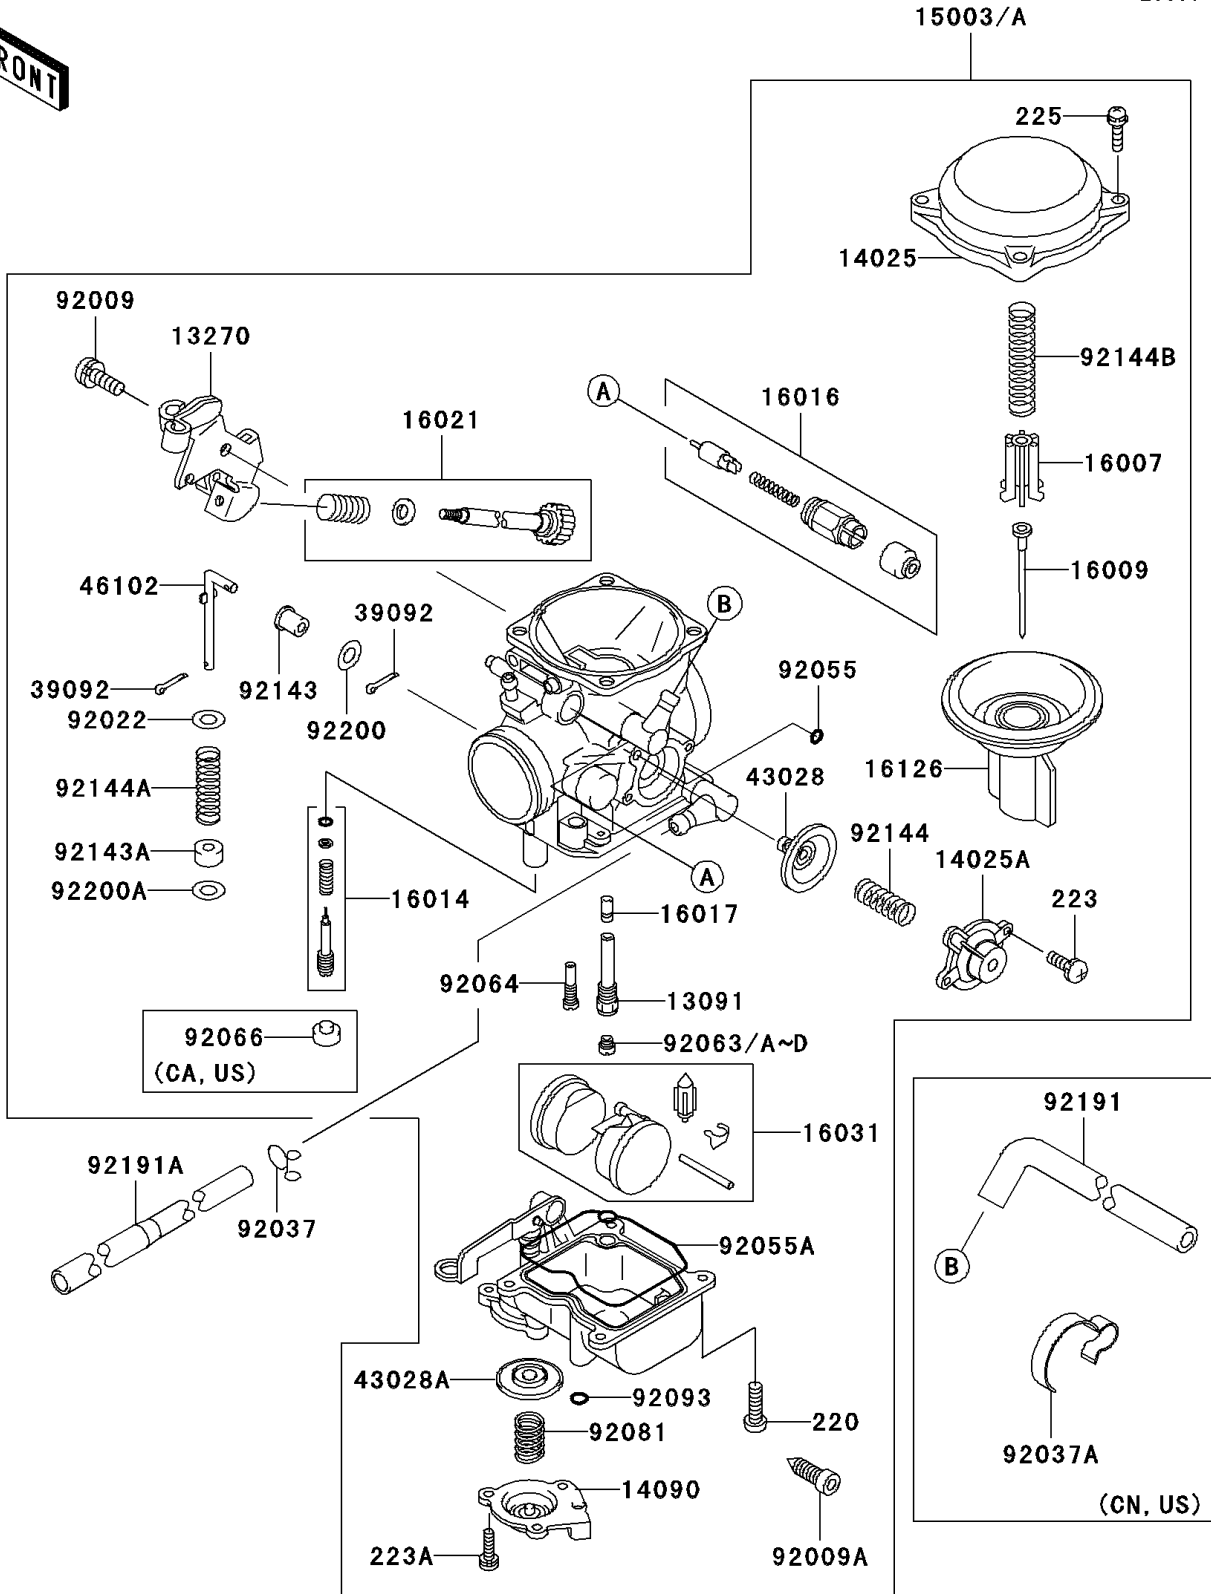

1997 Vulcan 1500 Classic PARTS DIAGRAM

Carburetor(-VNT50AE045285)

E1611