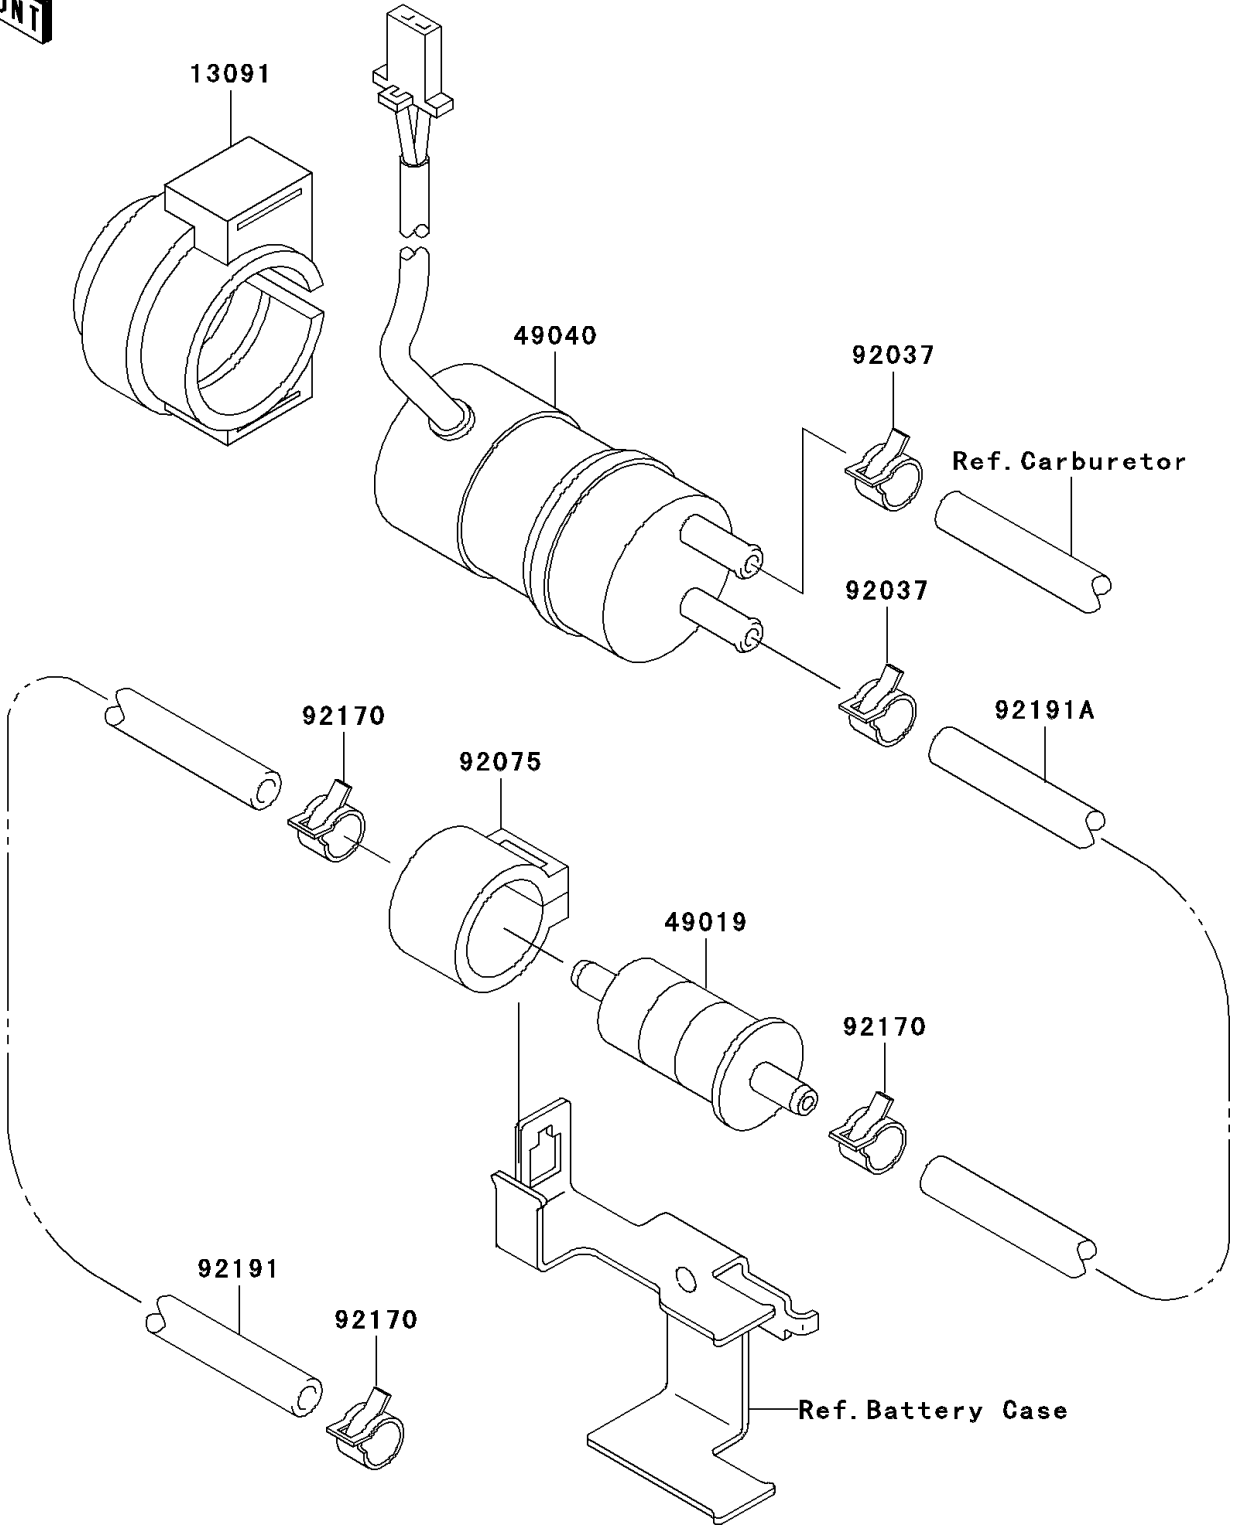

1997 Vulcan 1500 Classic PARTS DIAGRAM

Fuel Pump

E1520

1997 Vulcan 1500 Classic PARTS LIST

Fuel Pump

| ITEM NAME | PART NUMBER | QUANTITY |
|------------------------------------|-------------|----------|
| HOLDER (Ref # 13091) | 13091-1512 | 1 |
| FILTER-FUEL (Ref # 49019) | 49019-1055 | 1 |
| PUMP-FUEL (Ref # 49040) | 49040-1063 | 1 |
| CLAMP,TUBE (Ref # 92037) | 92037-1505 | 2 |
| DAMPER,FUEL FILTER (Ref # 92075) | 92075-1853 | 1 |
| CLAMP (Ref # 92170) | 92170-1492 | 3 |
| TUBE,FUEL TAP-FILTER (Ref # 92191) | 92191-1055 | 1 |
| TUBE,FILTER-PUMP (Ref # 92191A) | 92191-1058 | 1 |