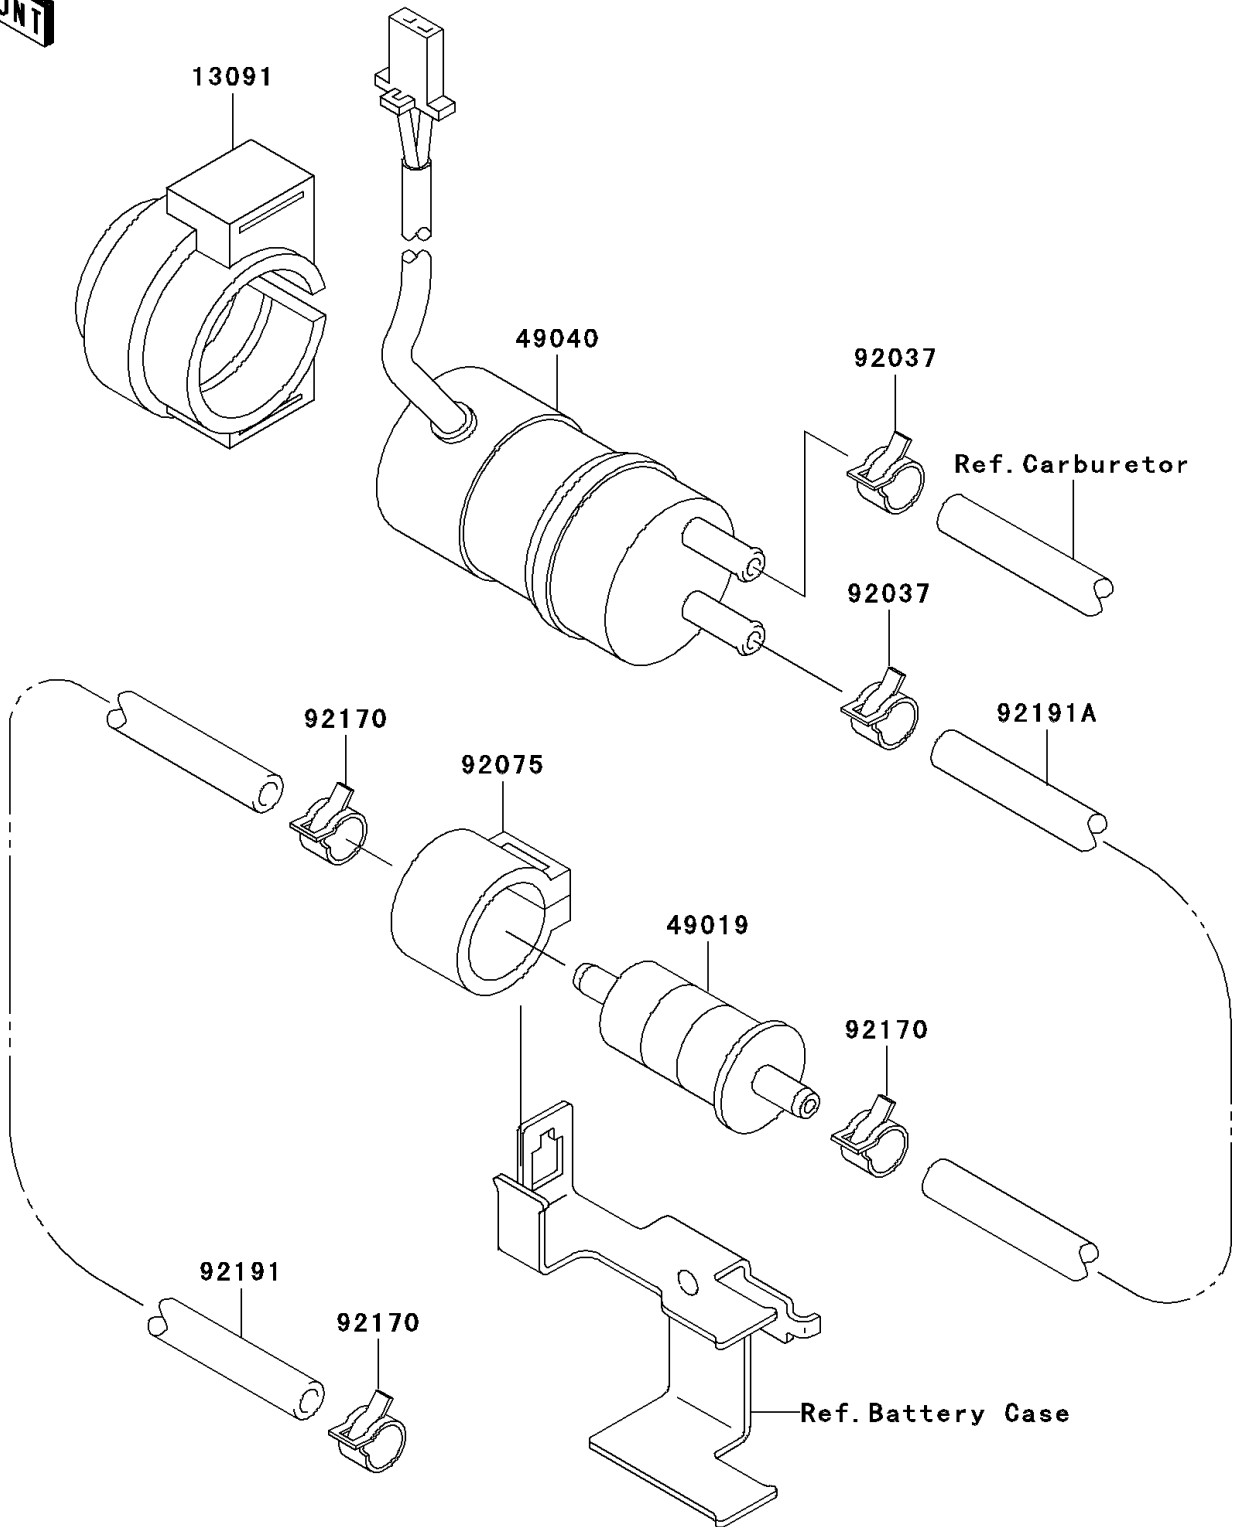

# 1996 Vulcan 1500 Classic PARTS DIAGRAM

Fuel Pump

E1520

# 1996 Vulcan 1500 Classic PARTS LIST

## Fuel Pump

ITEM NAME	PART NUMBER	QUANTITY
HOLDER (Ref # 13091)	13091-1512	1
FILTER-FUEL (Ref # 49019)	49019-1055	1
PUMP-FUEL (Ref # 49040)	49040-1063	1
CLAMP,TUBE (Ref # 92037)	92037-1505	2
DAMPER,FUEL FILTER (Ref # 92075)	92075-1853	1
CLAMP (Ref # 92170)	92170-1492	3
TUBE,FUEL TAP-FILTER (Ref # 92191)	92191-1055	1
TUBE,FILTER-PUMP (Ref # 92191A)	92191-1058	1