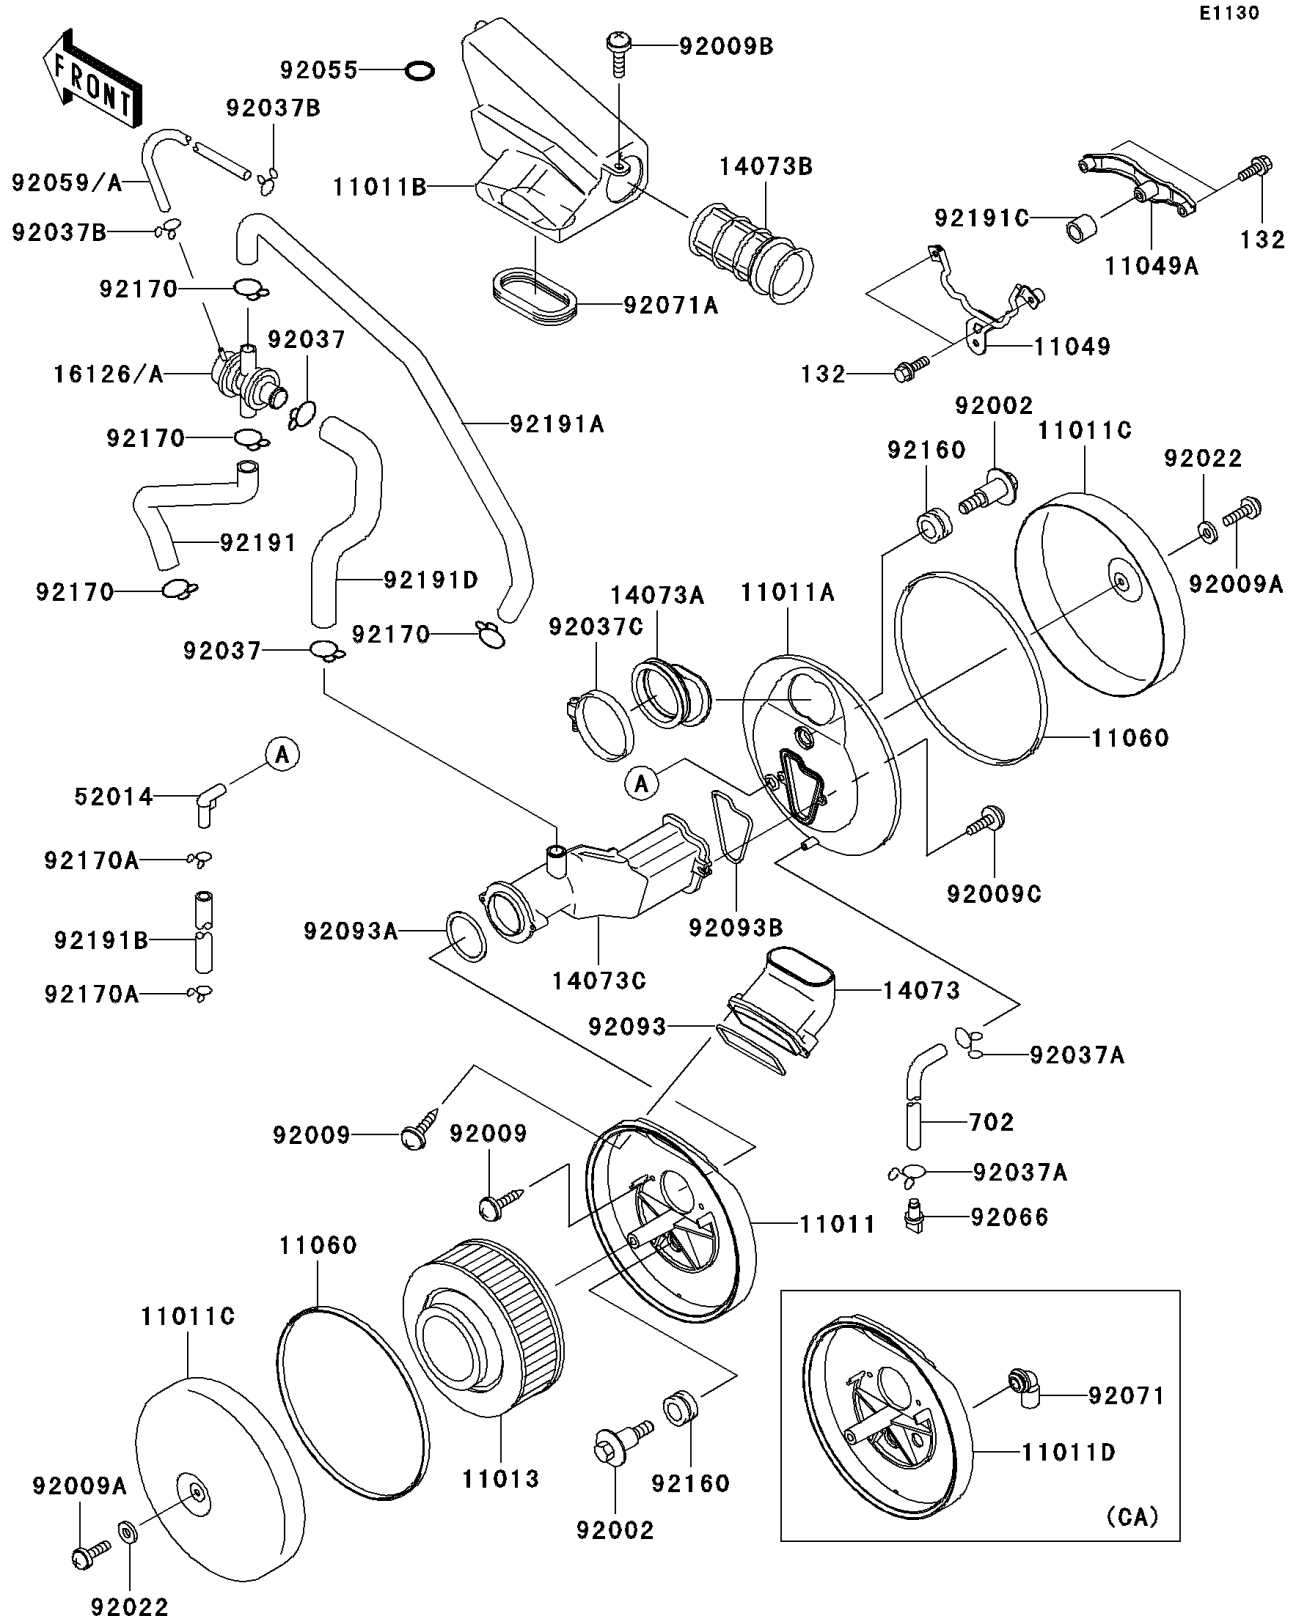

# 1997 Vulcan 1500 Classic PARTS DIAGRAM

# 1997 Vulcan 1500 Classic PARTS LIST

## Air Cleaner

ITEM NAME	PART NUMBER	QUANTITY
CASE-AIR FILTER,RH,INSIDE (Ref # 11011A)	11011-1487	1
CASE-AIR FILTER,CENTER (Ref # 11011B)	11011-1488	1
CASE-AIR FILTER,OUTSIDE (Ref # 11011C)	11011-1489	2
ELEMENT-AIR FILTER (Ref # 11013)	11013-1248	1
BRACKET,AIR FILTER,LH (Ref # 11049)	11049-1538	1
BRACKET,AIR FILTER,RH (Ref # 11049A)	11049-1539	1
GASKET,AIR FILTER CASE (Ref # 11060)	11060-1736	2
DUCT,AIR FILTER,LH (Ref # 14073)	14073-1658	1
DUCT,AIR FILTER,RH (Ref # 14073A)	14073-1659	1
DUCT (Ref # 14073B)	14073-1660	1
DUCT (Ref # 14073C)	14073-1690	1
VALVE,AIR SWITCH (Ref # 16126A)	16126-1333	1
ELBOW (Ref # 52014)	52014-1083	1
BOLT,HEAD COVER (Ref # 92002)	92002-1595	2
SCREW,TAPPING,5X16 (Ref # 92009)	92009-1264	4
SCREW,6X14,WHITE (Ref # 92009A)	92009-1287	2
SCREW,6X14 (Ref # 92009B)	92009-1288	1
SCREW,5X16 (Ref # 92009C)	92009-1571	2
WASHER,6.5X20X1.6,WHITE (Ref # 92022)	92022-193	2
CLAMP,TUBE (Ref # 92037)	92037-1076	2
CLAMP,TUBE (Ref # 92037A)	92037-147	2
CLAMP (Ref # 92037B)	92037-1712	2
CLAMP (Ref # 92037C)	92037-1859	1
RING-O (Ref # 92055)	92055-1282	1
PLUG,DRAIN (Ref # 92066)	92066-1211	1
GROMMET (Ref # 92071A)	92071-1233	1
SEAL,AIR FILTER CASE (Ref # 92093)	92093-1408	1
SEAL,DUCT,LH (Ref # 92093A)	92093-1409	1
SEAL,DUCT,RH (Ref # 92093B)	92093-1410	1