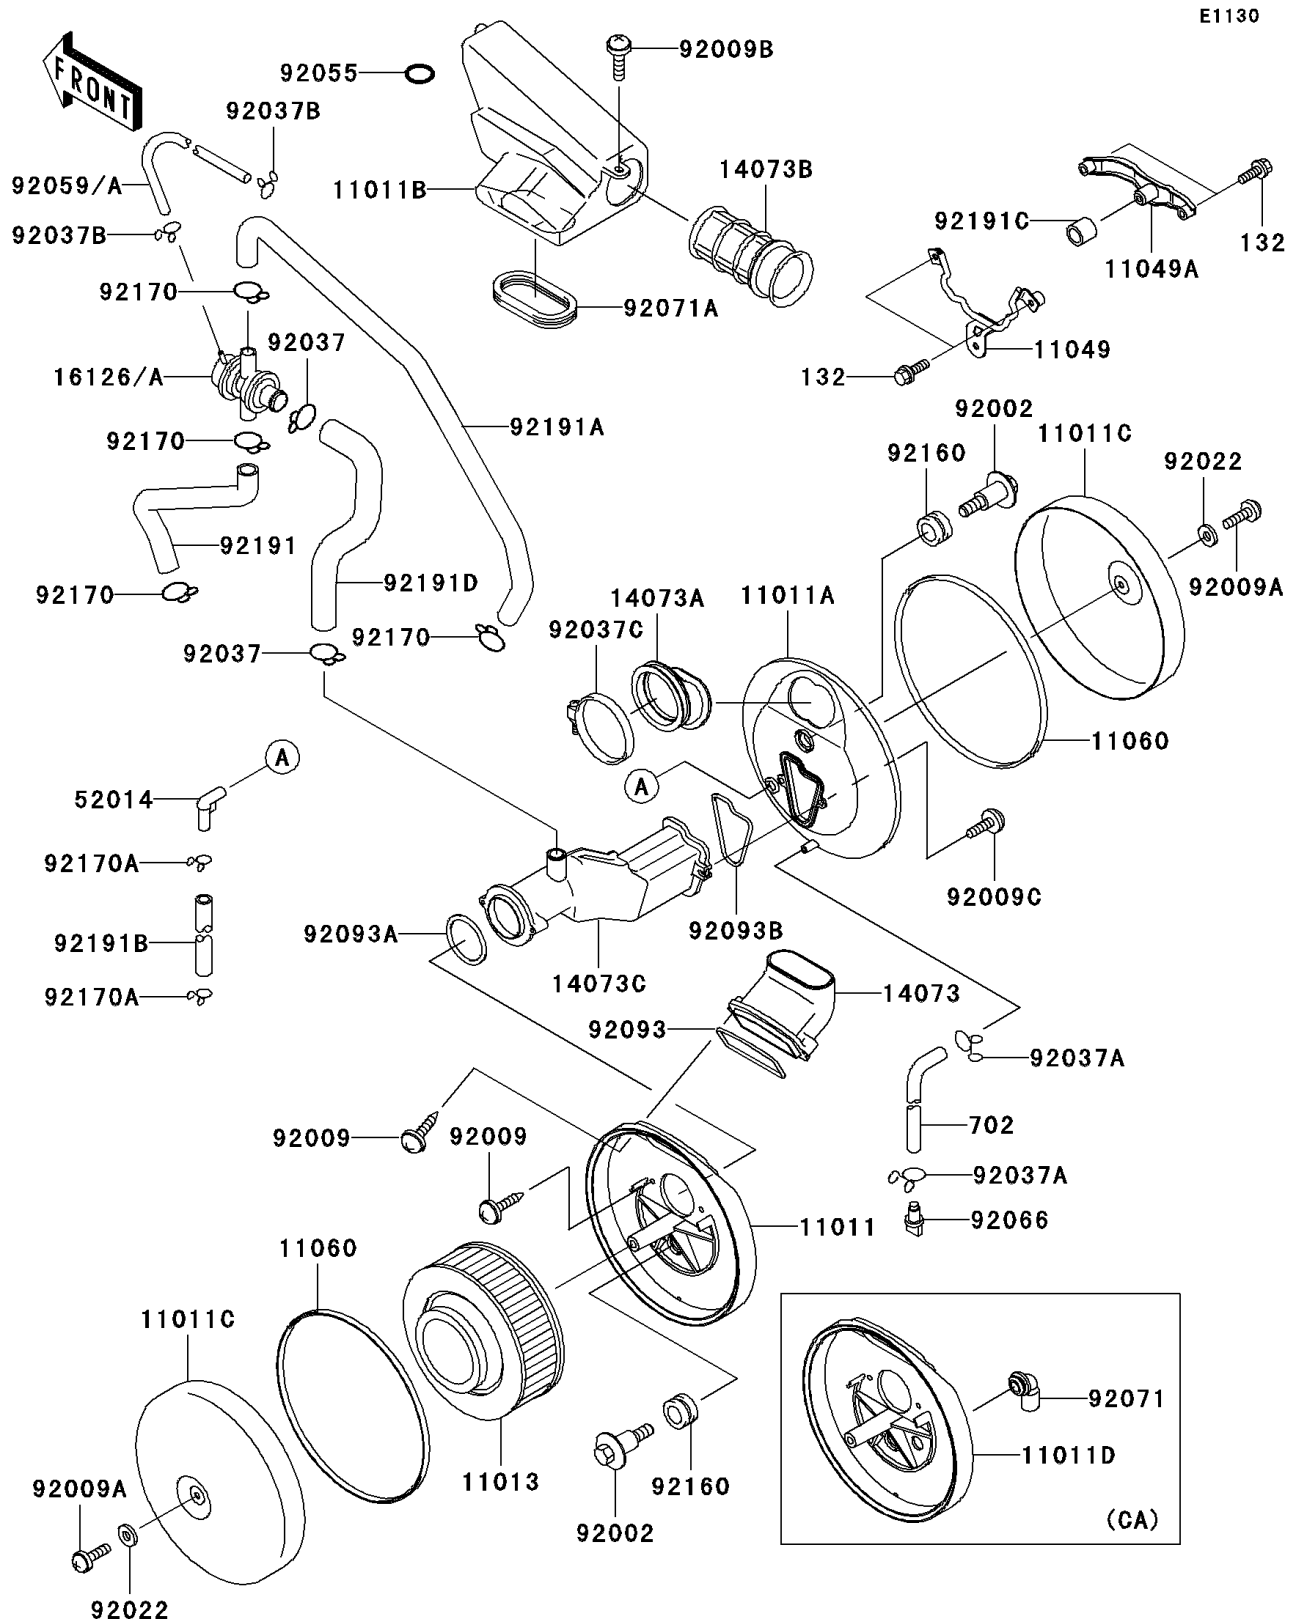

# 1996 Vulcan 1500 Classic PARTS DIAGRAM

# 1996 Vulcan 1500 Classic PARTS LIST

## Air Cleaner

ITEM NAME	PART NUMBER	QUANTITY
CASE-AIR FILTER,RH,INSIDE (Ref # 11011A)	11011-1487	1
CASE-AIR FILTER,CENTER (Ref # 11011B)	11011-1488	1
CASE-AIR FILTER,OUTSIDE (Ref # 11011C)	11011-1489	2
ELEMENT-AIR FILTER (Ref # 11013)	11013-1248	1
BRACKET,AIR FILTER,LH (Ref # 11049)	11049-1538	1
BRACKET,AIR FILTER,RH (Ref # 11049A)	11049-1539	1
GASKET,AIR FILTER CASE (Ref # 11060)	11060-1736	2
DUCT,AIR FILTER,LH (Ref # 14073)	14073-1658	1
DUCT,AIR FILTER,RH (Ref # 14073A)	14073-1659	1
DUCT (Ref # 14073B)	14073-1660	1
DUCT (Ref # 14073C)	14073-1690	1
VALVE,AIR SWITCH (Ref # 16126)	16126-1309	1
ELBOW (Ref # 52014)	52014-1083	1
BOLT,HEAD COVER (Ref # 92002)	92002-1595	2
SCREW,TAPPING,5X16 (Ref # 92009)	92009-1264	4
SCREW,6X14,WHITE (Ref # 92009A)	92009-1287	2
SCREW,6X14 (Ref # 92009B)	92009-1288	1
SCREW,5X16 (Ref # 92009C)	92009-1571	2
WASHER,6.5X20X1.6,WHITE (Ref # 92022)	92022-193	2
CLAMP,TUBE (Ref # 92037)	92037-1076	2
CLAMP,TUBE (Ref # 92037A)	92037-147	2
CLAMP (Ref # 92037B)	92037-1712	2
CLAMP (Ref # 92037C)	92037-1859	1
RING-O (Ref # 92055)	92055-1282	1
PLUG,DRAIN (Ref # 92066)	92066-1211	1
GROMMET (Ref # 92071A)	92071-1233	1
SEAL,AIR FILTER CASE (Ref # 92093)	92093-1408	1
SEAL,DUCT,LH (Ref # 92093A)	92093-1409	1
SEAL,DUCT,RH (Ref # 92093B)	92093-1410	1