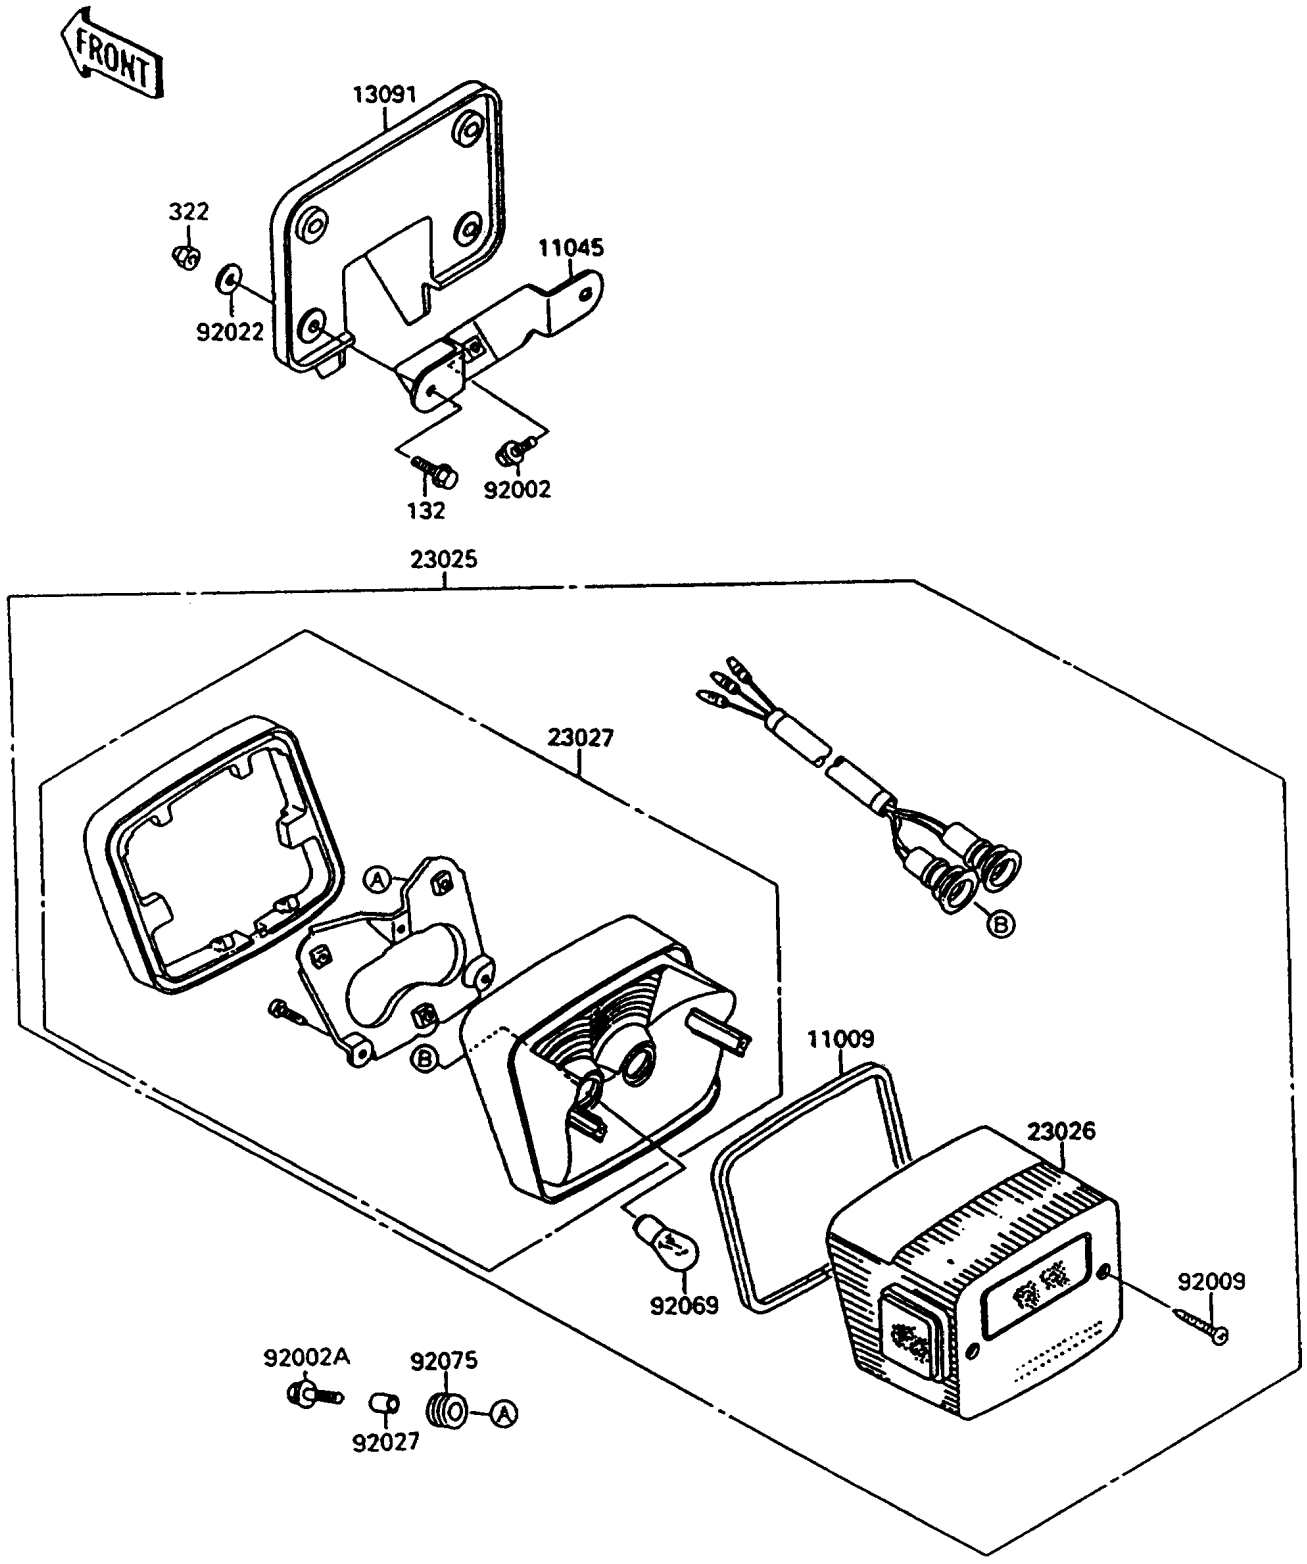

1996 Vulcan 1500 L PARTS DIAGRAM

Taillight(s)

F2720

1996 Vulcan 1500 L PARTS LIST

Taillight(s)

ITEM NAME	PART NUMBER	QUANTITY
BOLT-FLANGED-SMALL (Ref # 132)	132J0614	2
NUT-CAP,6MM,BLACK (Ref # 322)	322C0600	2
GASKET,TAIL LAMP LENS (Ref # 11009)	11009-1660	1
BRACKET,LICENSE PLATE (Ref # 11045)	11045-1582	1
HOLDER,LICENSE PLATE (Ref # 13091)	13091-1480	1
LAMP-TAIL (Ref # 23025)	23025-1165	1
LENS,TAIL LAMP (Ref # 23026)	23026-1087	1
BODY-COMP-TAIL LAMP (Ref # 23027)	23027-1084	1
BOLT,6X14 (Ref # 92002)	92002-1218	2
BOLT,6X22 (Ref # 92002A)	92002-1262	3
SCREW,TAPPING,4X25 (Ref # 92009)	92009-1069	2
WASHER,6.5X20X1.6,BLACK (Ref # 92022)	92022-1346	4
COLLAR,6.8X10X12 (Ref # 92027)	92027-162	3
BULB,12V 27/8W (Ref # 92069)	92069-059	2
DAMPER (Ref # 92075)	92075-209	3