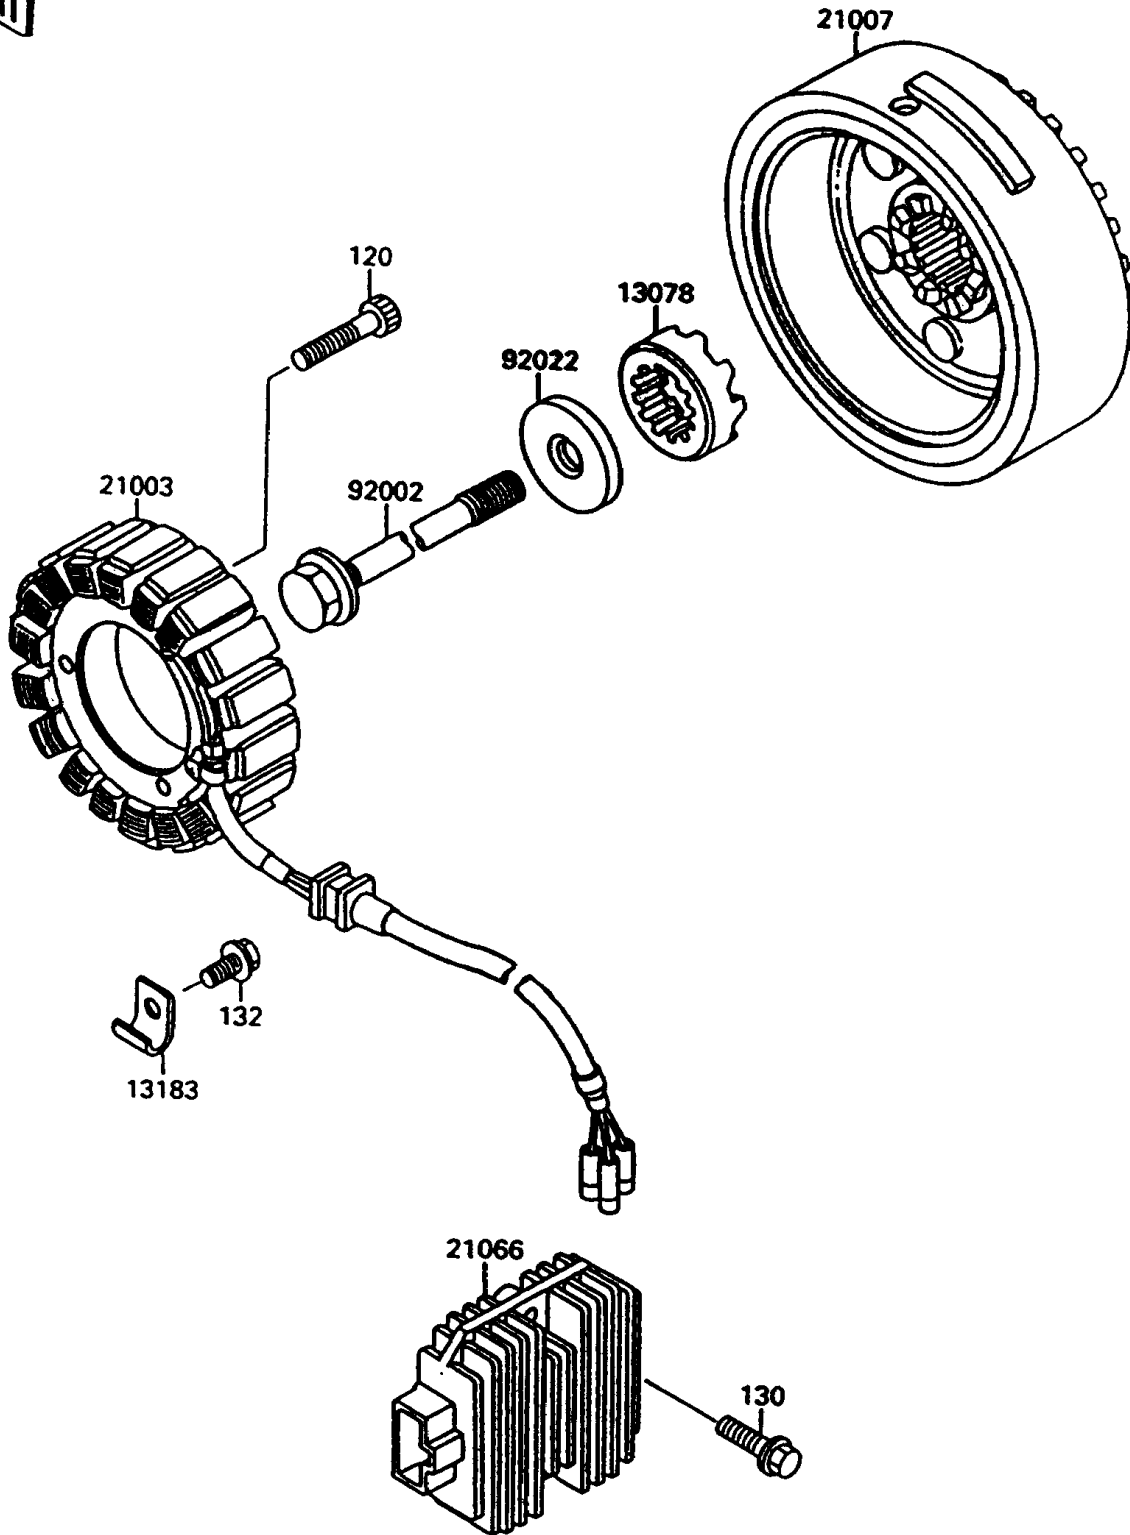

1996 Vulcan 1500 L PARTS DIAGRAM

Generator

E1810

1996 Vulcan 1500 L PARTS LIST

Generator

ITEM NAME	PART NUMBER	QUANTITY
BOLT-SOCKET,6X35 (Ref # 120)	120P0635	3
BOLT-FLANGED,6X20 (Ref # 130)	130B0620	2
BOLT-FLANGED-SMALL (Ref # 132)	132E0610	1
RATCHET (Ref # 13078)	13078-1056	1
PLATE (Ref # 13183)	13183-1072	1
STATOR (Ref # 21003)	21003-1164	1
ROTOR (Ref # 21007)	21007-1154	1
REGULATOR-VOLTAGE (Ref # 21066)	21066-1089	1
BOLT,GENERATOR,12X112 (Ref # 92002)	92002-1901	1
WASHER,GENERATOR (Ref # 92022)	92022-1904	1