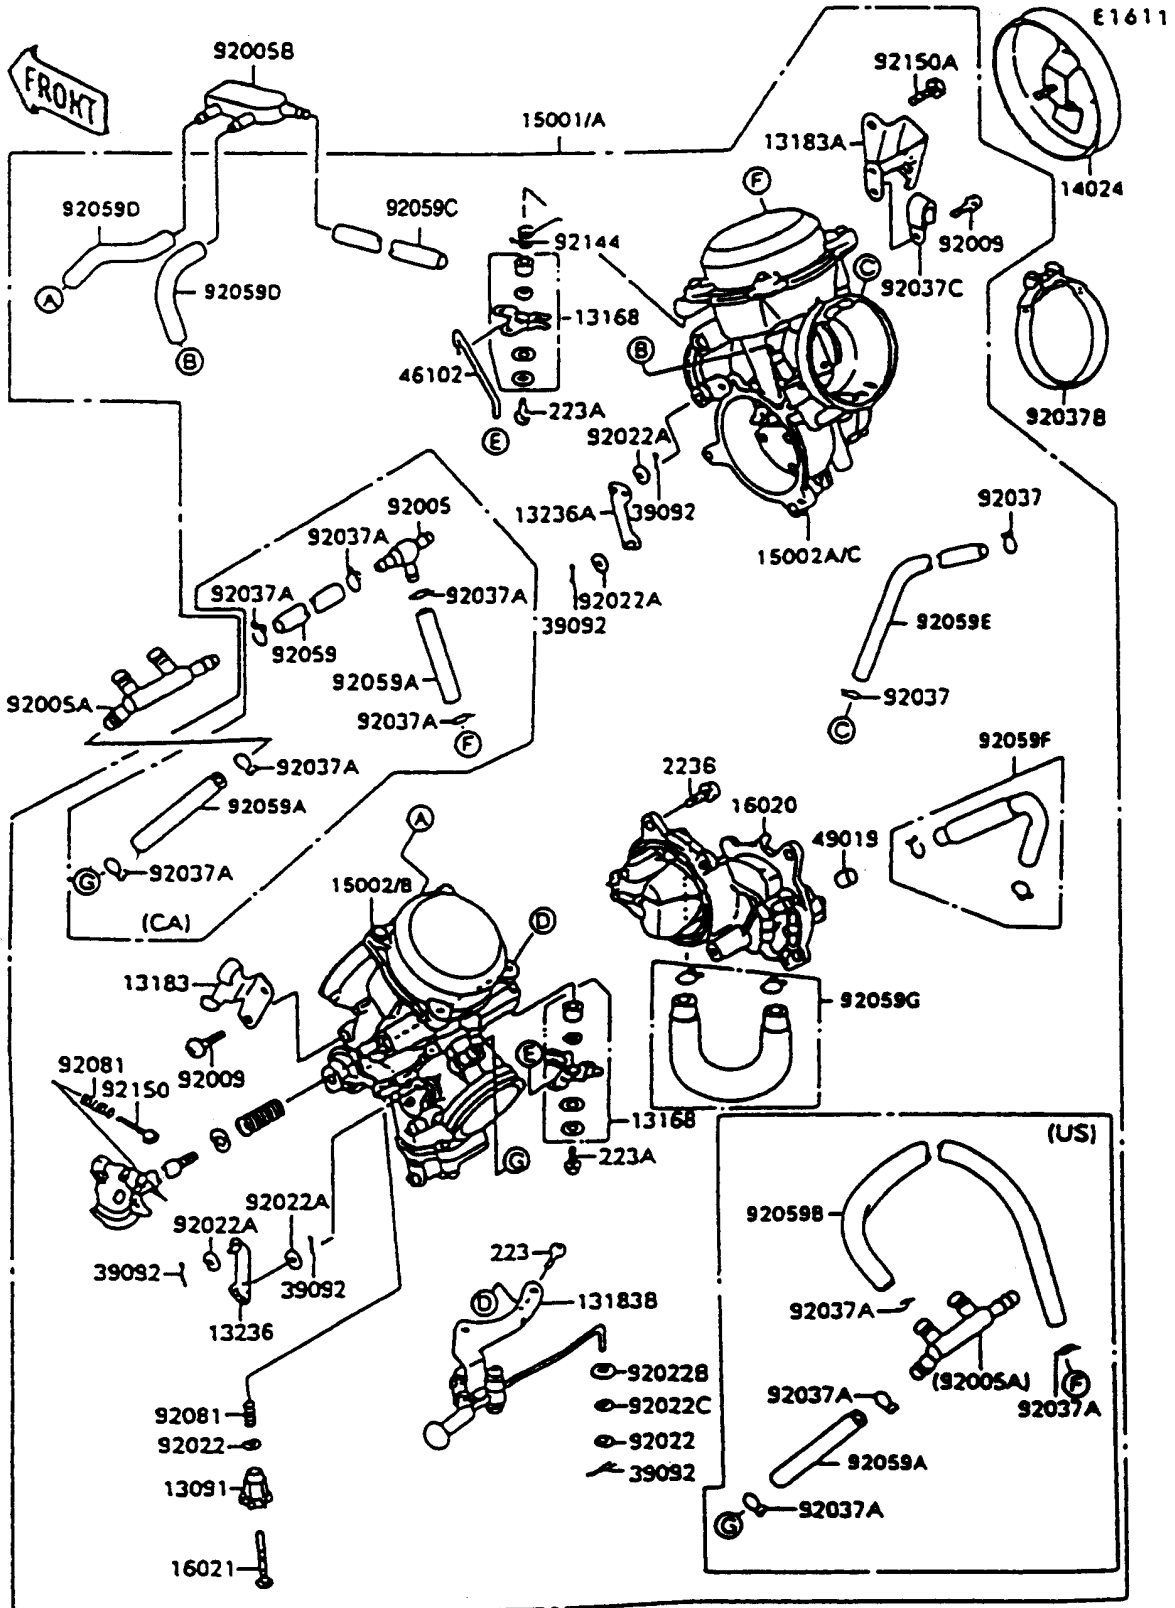

1996 Vulcan 1500 L PARTS DIAGRAM

Carburetor